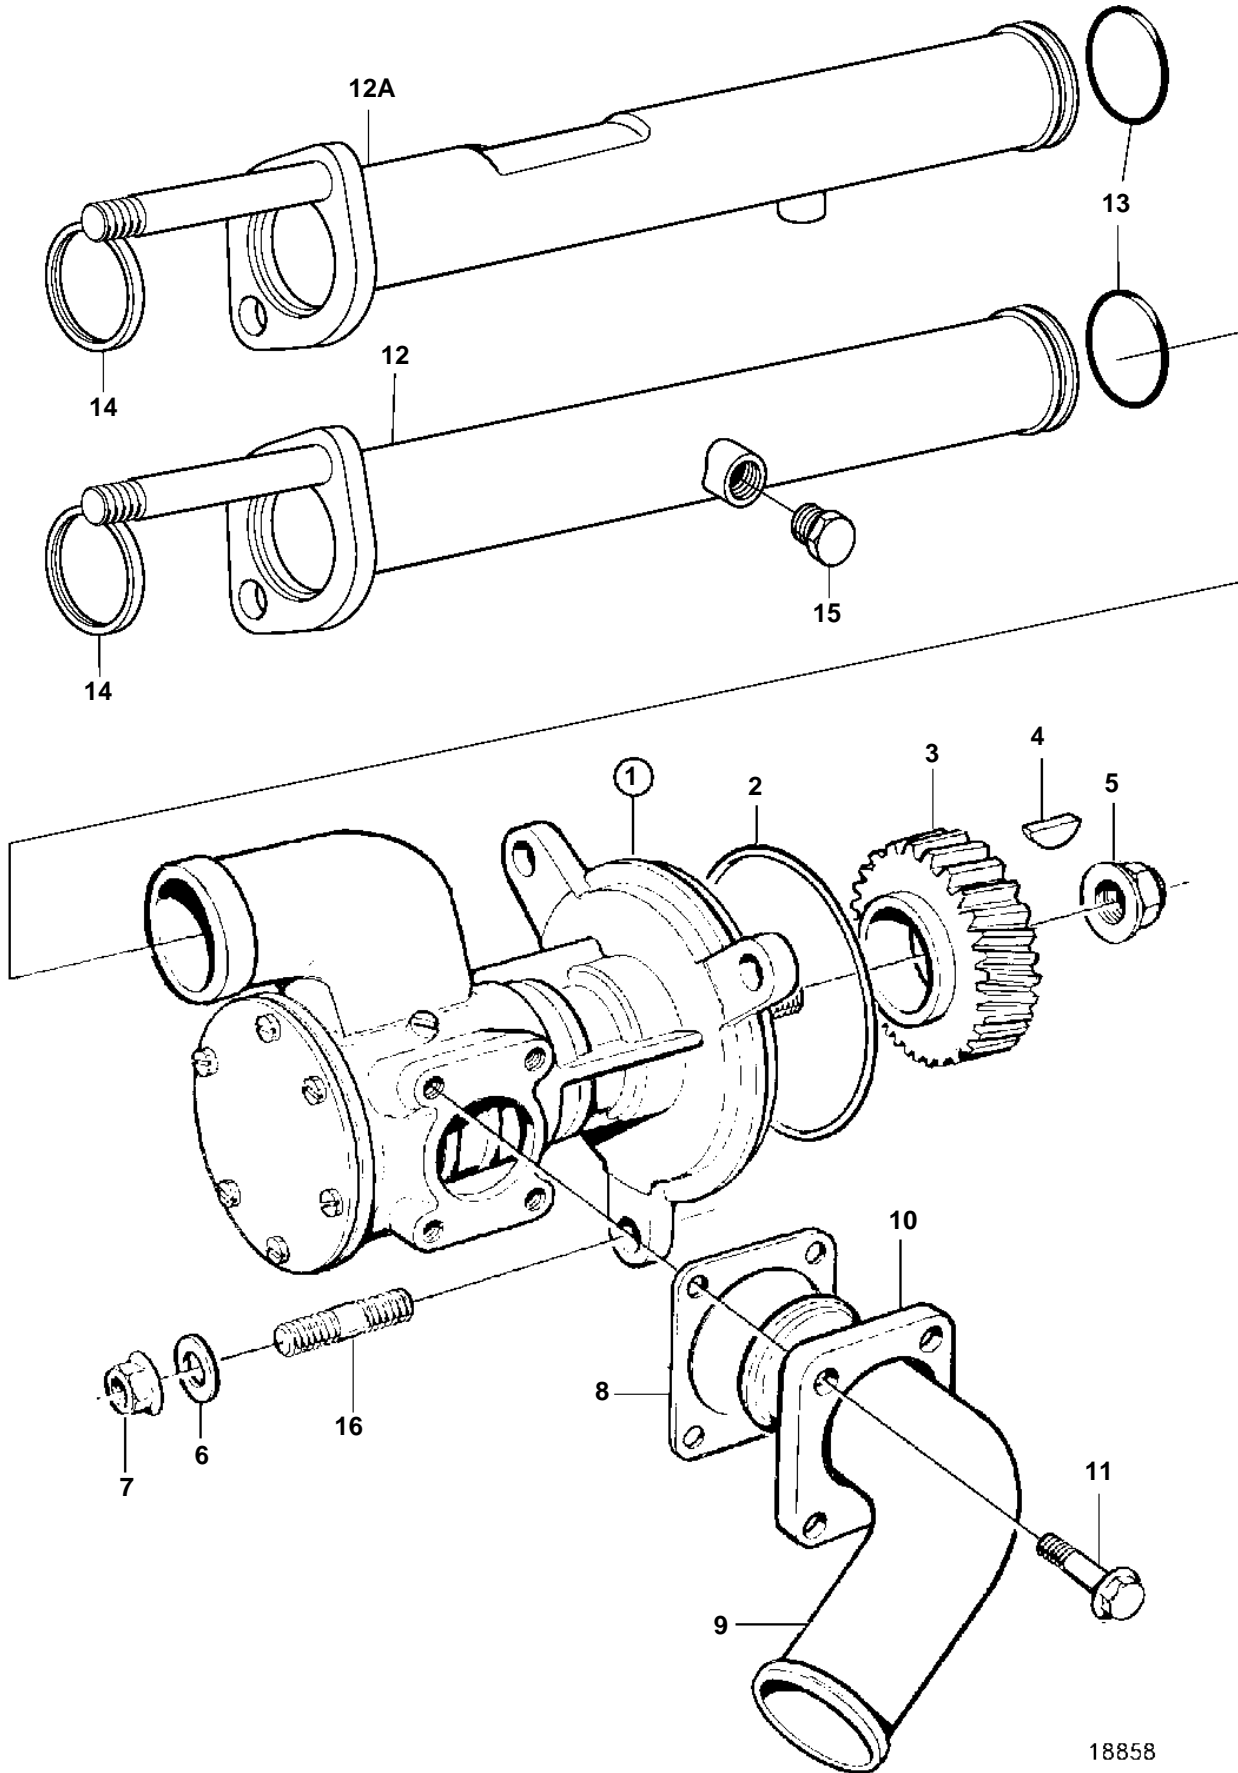

TAMD74A-A, TAMD74A-B, TAMD74C-A, TAMD74L-A, TAMD74P-A, TAMD74C-B, TAMD74L-B, TAMD74P-B, TAMD75P-A

18858

TAMD74A-A, TAMD74A-B, TAMD74C-A, TAMD74L-A, TAMD74P-A, TAMD74C-B, TAMD74L-B, TAMD74P-B, TAMD75P-A

REF	PART NO.	QTY	DESCRIPTION	SEE SEC.	NOTES
1	3826296	1	Sea water pump		REPL BY 3830699
				3576	
	3830699	1	Sea water pump		REPL BY 3836564
				3576	
			Sea water pump	5277	Including gear, key, lock nut.
2	975610	1	O-ring		
3	423087	1	Gear		FOR 3826296
			Bulletin 45-01	45-01-EN	Timing Gears, 71, 100, 121
3	3830720	1	Gear		FOR 3830699
4	942406	1	Key		
5	947855	1	Lock nut		
6	941911	3	Spring washer		
7	971073	3	Nut		
8	862592	1	Gasket		
9	848596	1	Hose attachment		
10	842029	1	Flange		
11	946441	4	Screw		
12	3826297	1	Tube, intercooler	4473	
13	863231	1	Sealing ring		
14	864491	1	Gasket		
15	981749	1	Plug		
16	967951	3	Stud		