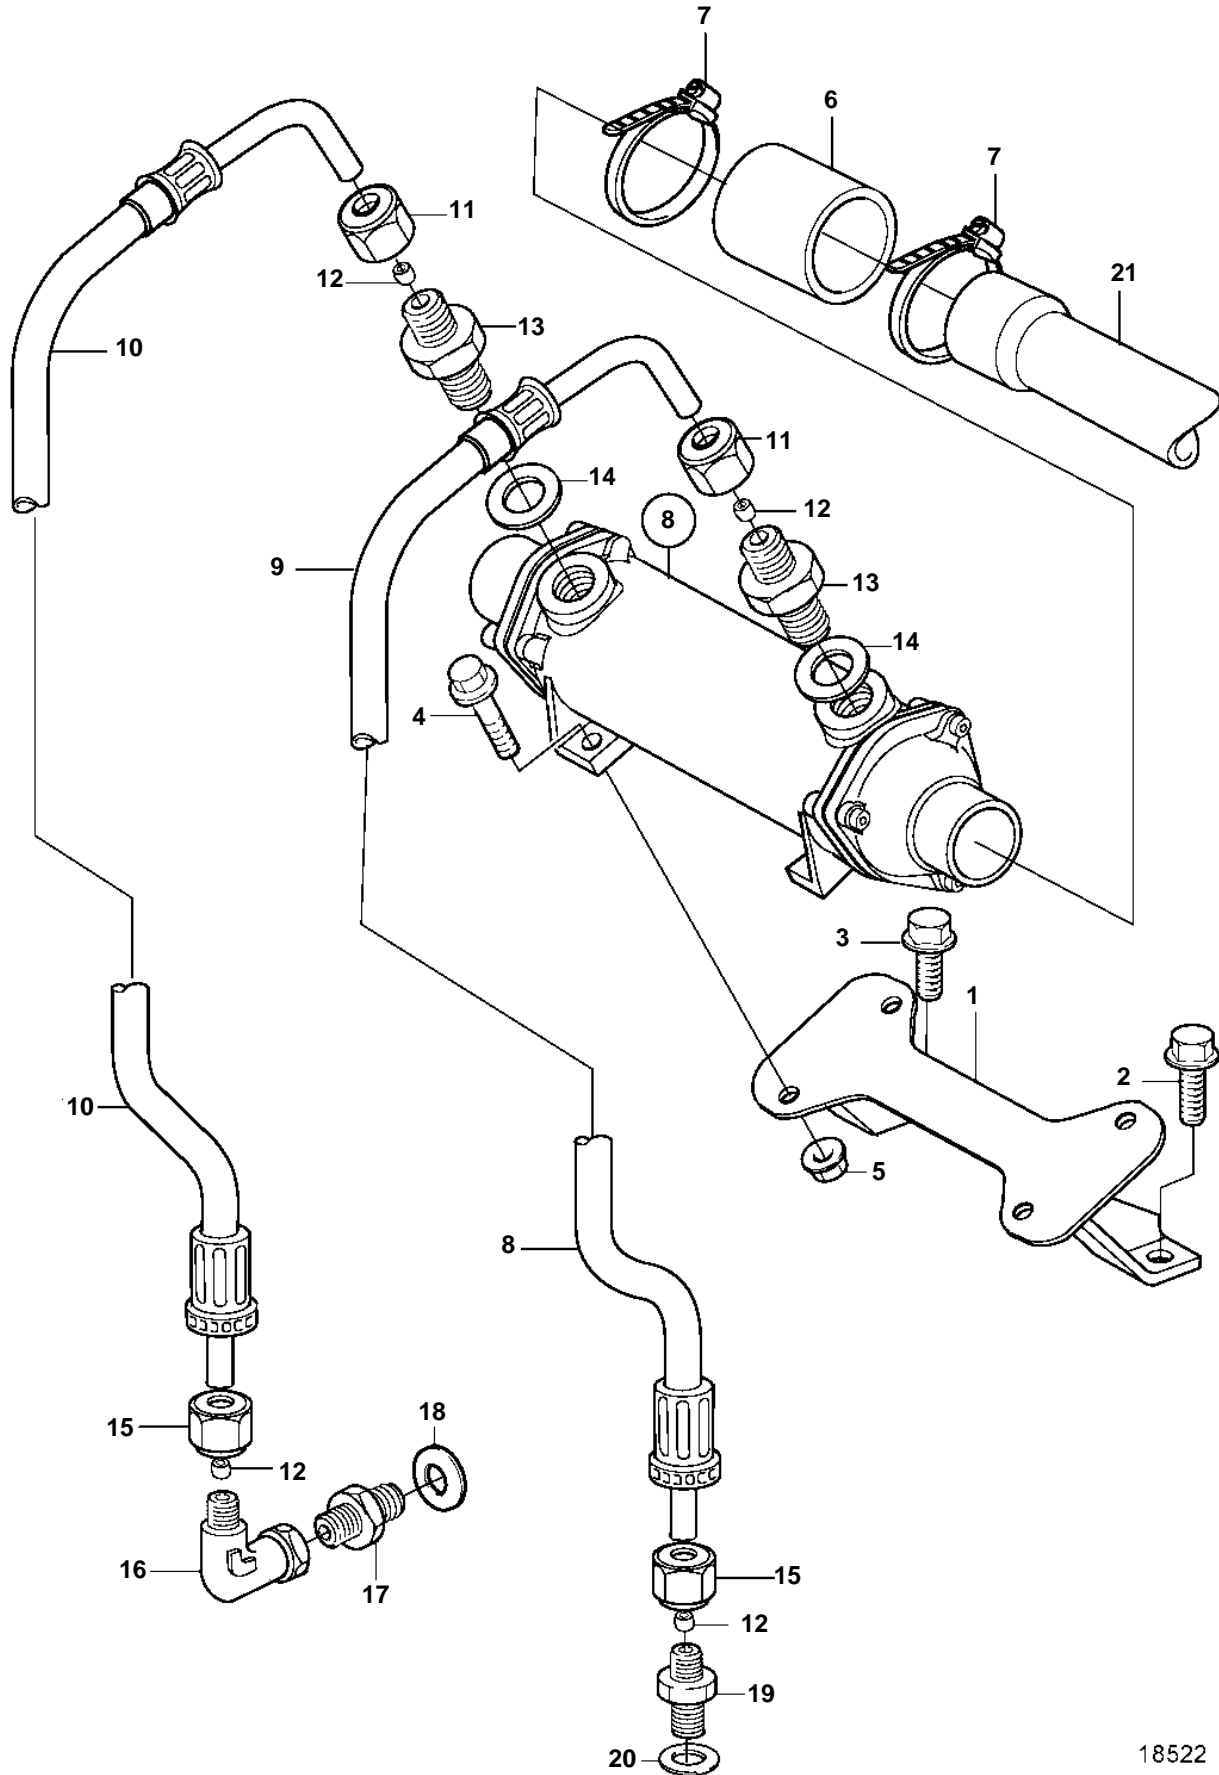

TAMD74A-A, TAMD74A-B, TAMD74C-A, TAMD74L-A, TAMD74P-A, TAMD74C-B, TAMD74L-B, TAMD74P-B, TAMD75P-A

TAMD74A-A, TAMD74A-B, TAMD74C-A, TAMD74L-A, TAMD74P-A, TAMD74C-B, TAMD74L-B, TAMD74P-B, TAMD75P-A

| REF | PART NO. | QTY | DESCRIPTION  | SEE SEC. | NOTES                                   |
|-----|----------|-----|--------------|----------|---|
| 1   | 3827383  | 1   | Bracket      |          |   |
| 2   | 946502   | 1   | Screw        |          | L=20mm                                  |
| 3   | 946817   | 1   | Screw        |          | L=25mm                                  |
| 4   | 946671   | 4   | Flange screw |          |   |
| 5   | 948645   | 4   | Lock nut     |          |   |
| 6   | 943371   | 1   | Hose         |          | L=80mm                                  |
| 7   | 961672   | 2   | Clamp        |          |   |
| 8   | 3830503  | 1   | Oil cooler   |          | CLASSIFIABLE                            |
|     |          |     |              | 4054     |   |
| 9   | 837935   | 1   | Hose         |          | L=460mm                                 |
| 10  | 848254   | 1   | Hose         |          | L=660mm                                 |
| 11  | 941331   | 2   | Nut          |          |   |
| 12  | 980782   | 4   | Ferrule      |          | (1677898)                               |
| 13  | 968132   | 2   | Nipple       |          |   |
| 14  | 977937   | 2   | Gasket       |          | (944252)                                |
| 15  | 956984   | 2   | Nut          |          |   |
| 16  | 964016   | 1   | Nipple       |          |   |
| 17  | 941750   | 1   | Nipple       |          |   |
| 18  | 948884   | 1   | Washer       |          |   |
| 19  | 978432   | 1   | Nipple       |          |   |
| 20  | 943908   | 1   | Gasket       |          |   |
| 21  |          | 1   | Coolant pipe | 4938     | Earlier production version hose 3827386 |
|     |          | 1   | Coolant pipe | 4917     | Earlier production version hose 3827386 |