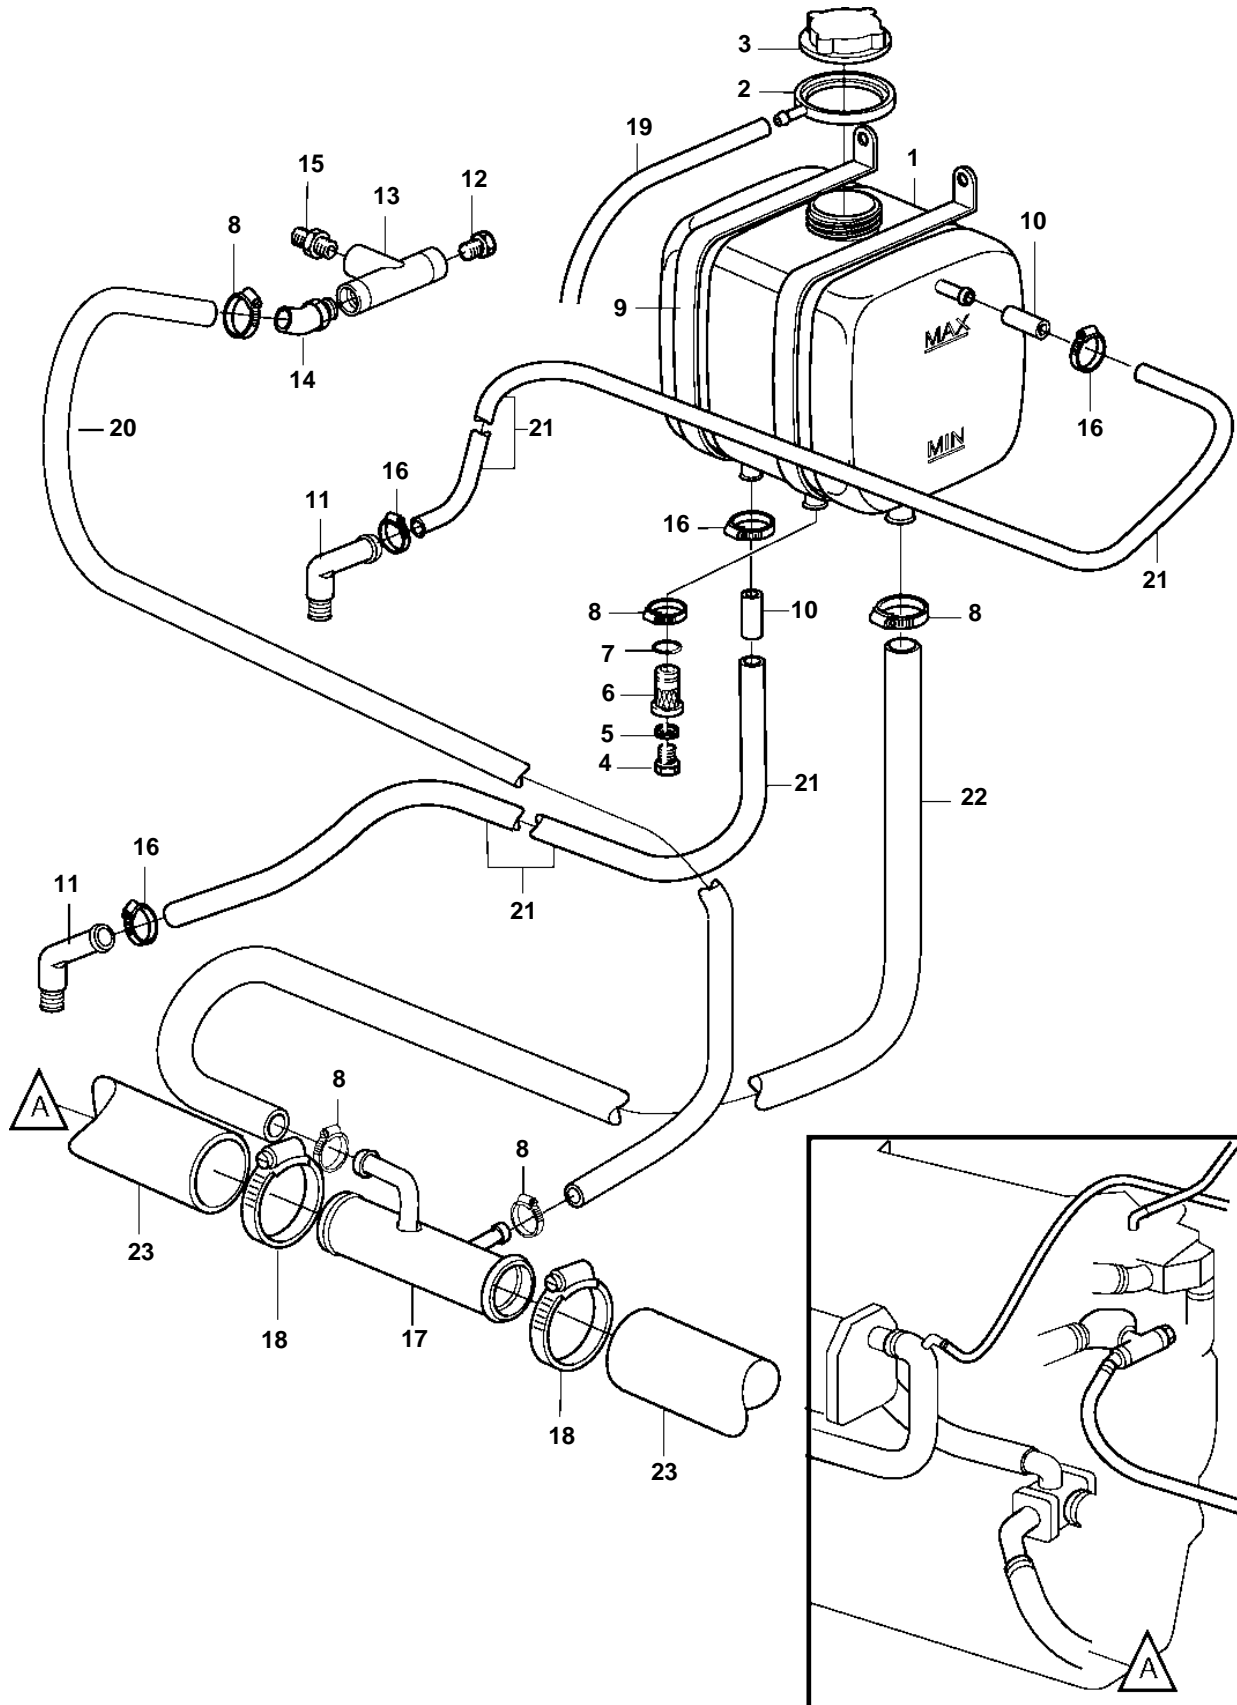

TAMD74A-A, TAMD74A-B, TAMD74C-A, TAMD74L-A, TAMD74P-A, TAMD74C-B, TAMD74L-B, TAMD74P-B, TAMD75P-A

18283

TAMD74A-A, TAMD74A-B, TAMD74C-A, TAMD74L-A, TAMD74P-A, TAMD74C-B, TAMD74L-B, TAMD74P-B, TAMD75P-A

REF	PART NO.	QTY	DESCRIPTION	NOTES
1	11110208	1	Expansion tank	(4804536)
2	3828863	1	Rubber collar	
3	1674083	1	Pressure cap	75kPa
4	947660	1	Plug	
5	11994	1	Gasket	
6	11031743	1	Nipple	
7	960164	1	O-ring	
8	961667	5	Hose clamp	
9		2	Mounting strap	
10	11033572	2	Reduction nipple	
11	479953	2	Elbow nipple	
12	479956	1	Plug	(192154)
13	3830969	1	T-nipple	
14	828693	1	Hose attachment	
15	3830970	1	T-nipple	
16	961664	4	Hose clamp	
17	860965	1	Coolant pipe	
18	961672	3	Clamp	
19	192618	X	Hose	
20	952969	X	Rubber hose	
21	943367	X	Hose	
22	944386	X	Hose	
23	943371	X	Hose	