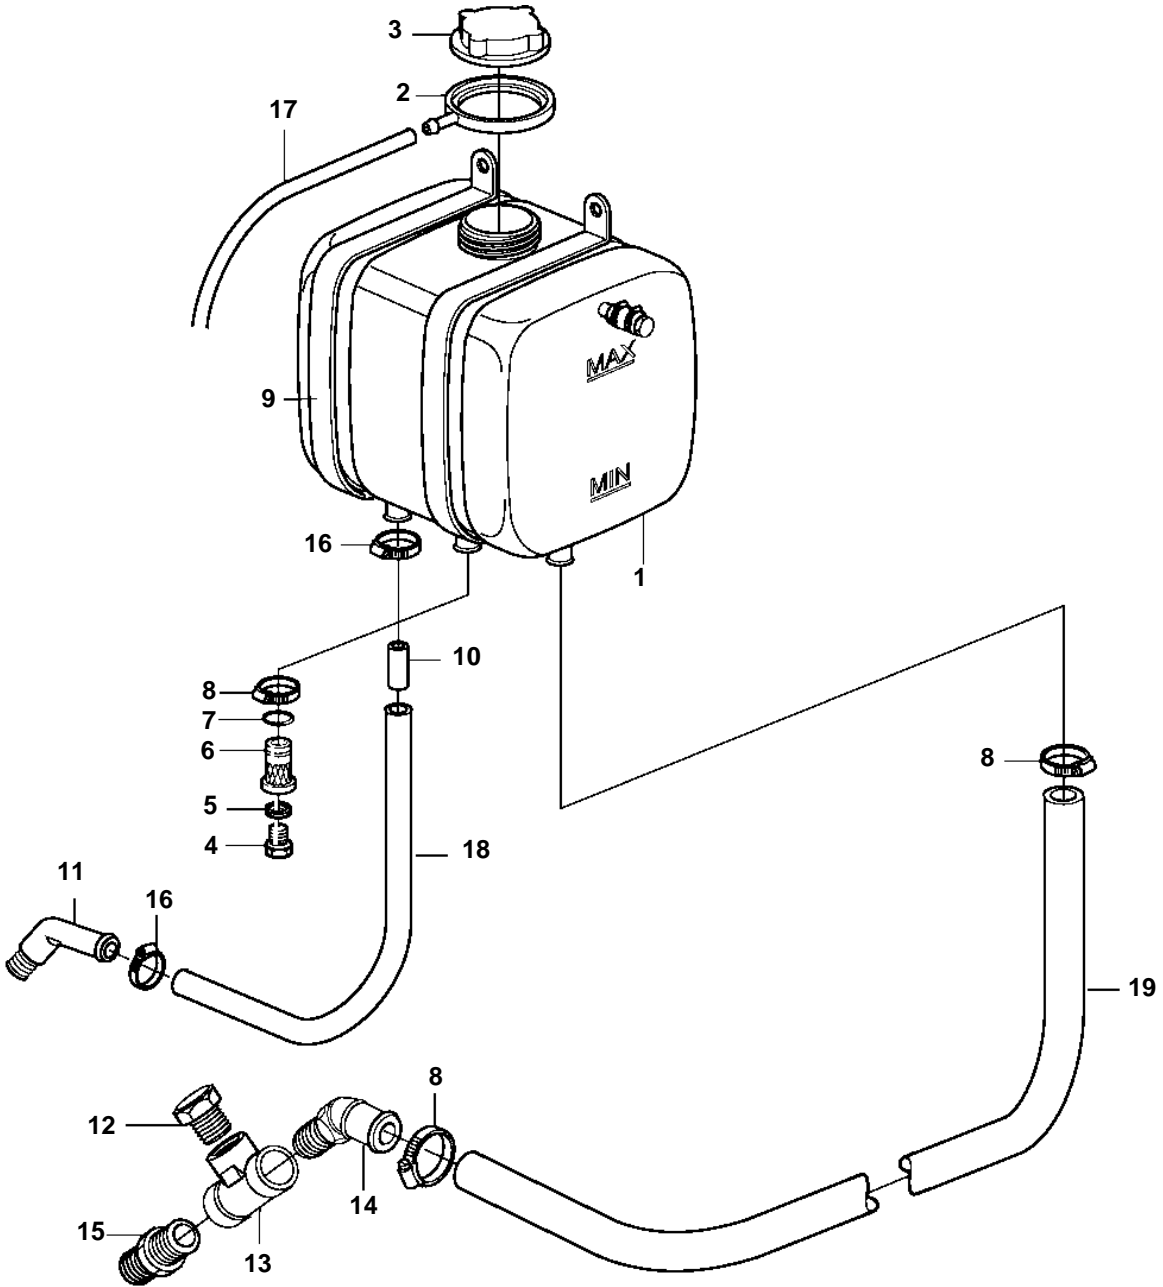

TAMD74A-A, TAMD74A-B

TAMD74A-A, TAMD74A-B

REF	PART NO.	QTY	DESCRIPTION	NOTES
1	4804536	1	Expansion tank	
2	3828863	1	Rubber collar	
3	1674083	1	Pressure cap	75kPa
4	947660	1	Plug	
5	11994	1	Gasket	
6	11031743	1	Nipple	
7	960164	1	O-ring	
8	961667	3	Hose clamp	
9		2	Mounting strap	
10	11033572	1	Reduction nipple	
11	479953	2	Elbow nipple	
12	479956	1	Plug	(192154)
13	3830969	1	T-nipple	
14	828693	1	Hose attachment	
15	3830970	1	T-nipple	
16	961664	2	Hose clamp	
17	192618	X	Hose	
18	943367	X	Hose	
19	944386	X	Hose	