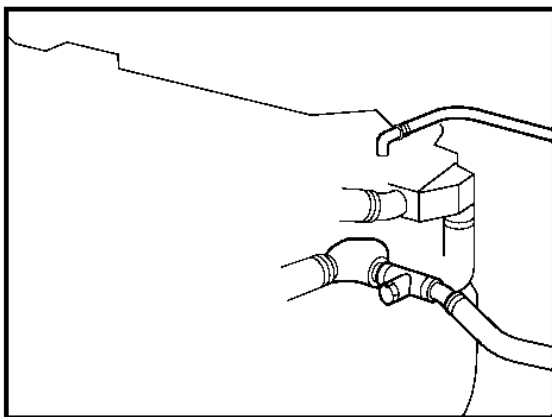

TAMD74A-A, TAMD74A-B

TAMD74A-A, TAMD74A-B

REF	PART NO.	QTY	DESCRIPTION	NOTES
1	4804536	1	Expansion tank	
2	3828863	1	Rubber collar	
3	1674083	1	Pressure cap	75kPa
4	947660	1	Plug	
5	11994	1	Gasket	
6	11031743	1	Nipple	
7	960164	1	O-ring	
8	961667	3	Hose clamp	
9		2	Mounting strap	
10	11033572	1	Reduction nipple	
11	479953	2	Elbow nipple	
12	479956	1	Plug	(192154)
13	3830969	1	T-nipple	
14	828693	1	Hose attachment	
15	3830970	1	T-nipple	
16	961664	2	Hose clamp	
17	192618	X	Hose	
18	943367	X	Hose	
19	944386	X	Hose	