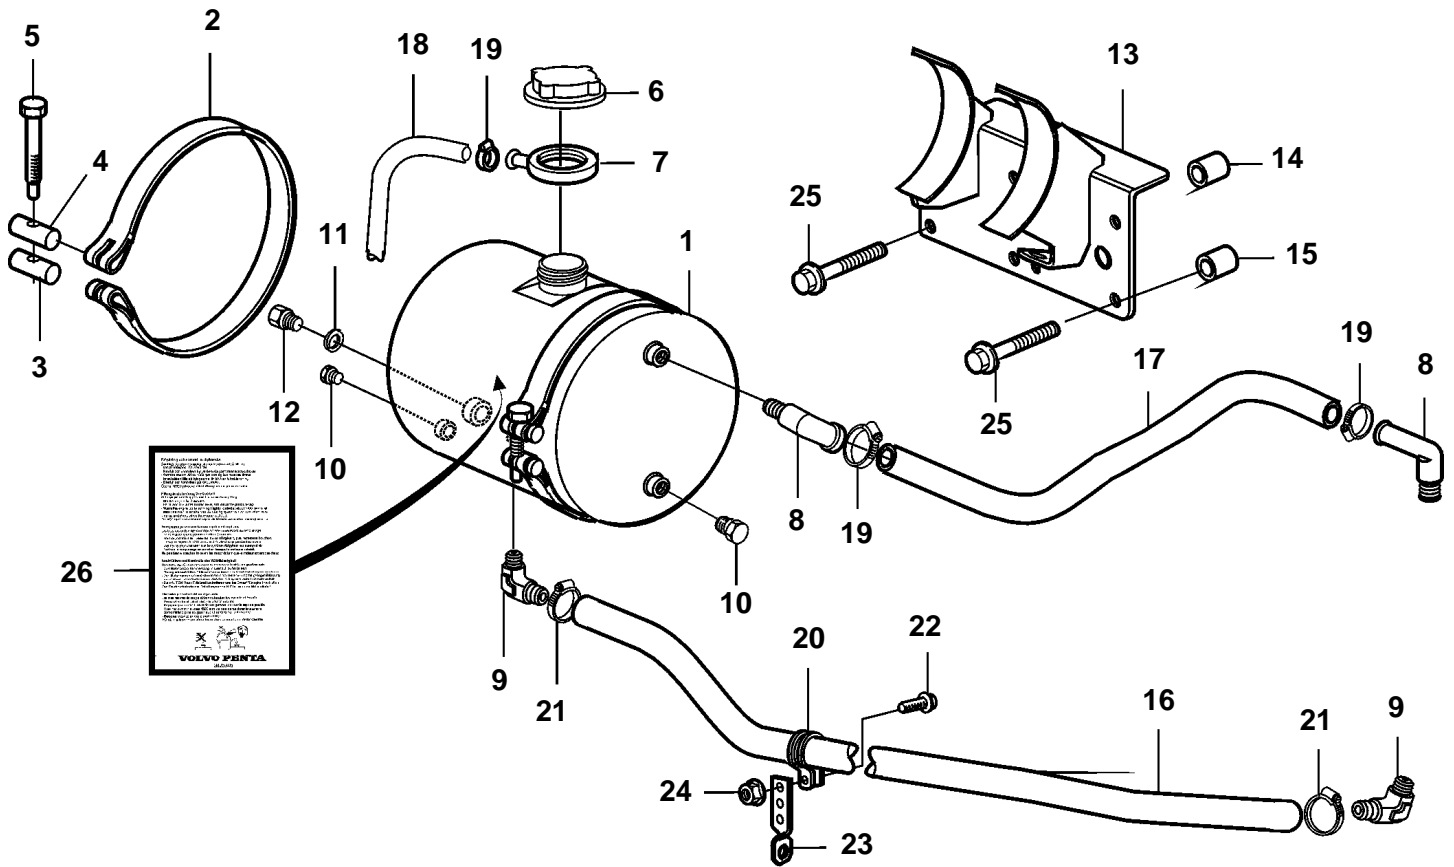

TAMD74A AUX / KC

19521

TAMD74A AUX / KC

REF	PART NO.	QTY	DESCRIPTION	NOTES
1	3827367	1	Expansion tank	
2	339958	2	Tensioning band	
3	31405	2	Pin	
4	31404	2	Pin	
5	31406	2	Screw	
6	1674083	1	Pressure cap	75kPa
7	3828863	1	Rubber collar	
8	479953	2	Elbow nipple	
9	942649	2	Nipple	
10	981749	2	Plug	
11	11998	1	Gasket	
12	960632	1	Plug	
13	3835107	1	Bracket	SO
14	847239	2	Sleeve	L=36mm
15	848694	4	Spacer sleeve	L=33mm
16	944386	X	Hose	
17	943367	X	Hose	L=470mm
18	192618	X	Hose	L=1000mm
19	943470	2	Hose clamp	
20	952637	1	Clamp	
21	943475	2	Hose clamp	
22	967949	1	Screw	
23	354842	1	Bracket	
24	949278	1	Lock nut	
25	965184	4	Screw	L=100mm
26	3825346	1	Decal	