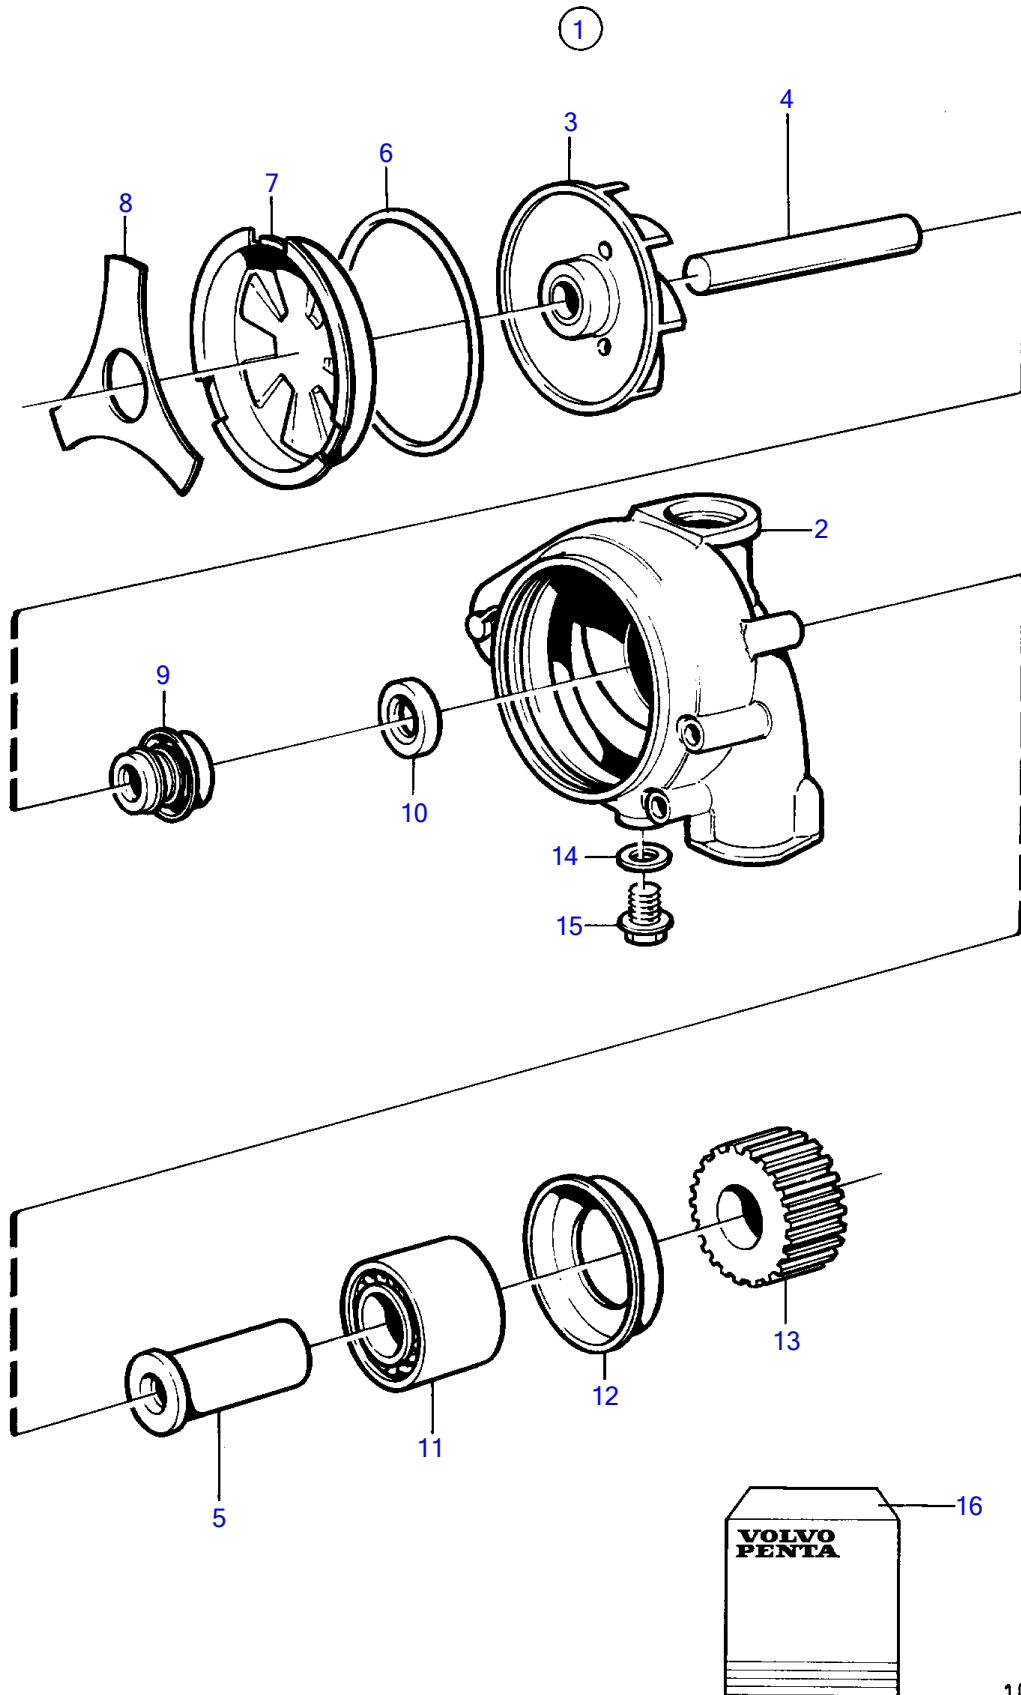

TAMD74A-A

TAMD74A-A

REF	PART NO.	QTY	DESCRIPTION	NOTES
1	3183908	1	Coolant pump	Repl by 20575653
2		1	• Housing	
3	3183683	1	• Impeller	
4	468249	1	• Shaft	
5	421549	1	• Shaft	
6	471497	1	• O-ring	
7	3183650	1	• Cover	
8	471495	1	• Lock spring	
9	1676432	1	• Sealing ring	
10	958811	1	• Sealing ring	
11	471499	1	• Ball bearing	
12	471493	1	• Lock ring	
13	471501	1	• Gear	
14	11992	1	• Gasket	
15	947107	1	• Flange screw	
16	85107763	1	Water pump kit	See group 99, (276942)