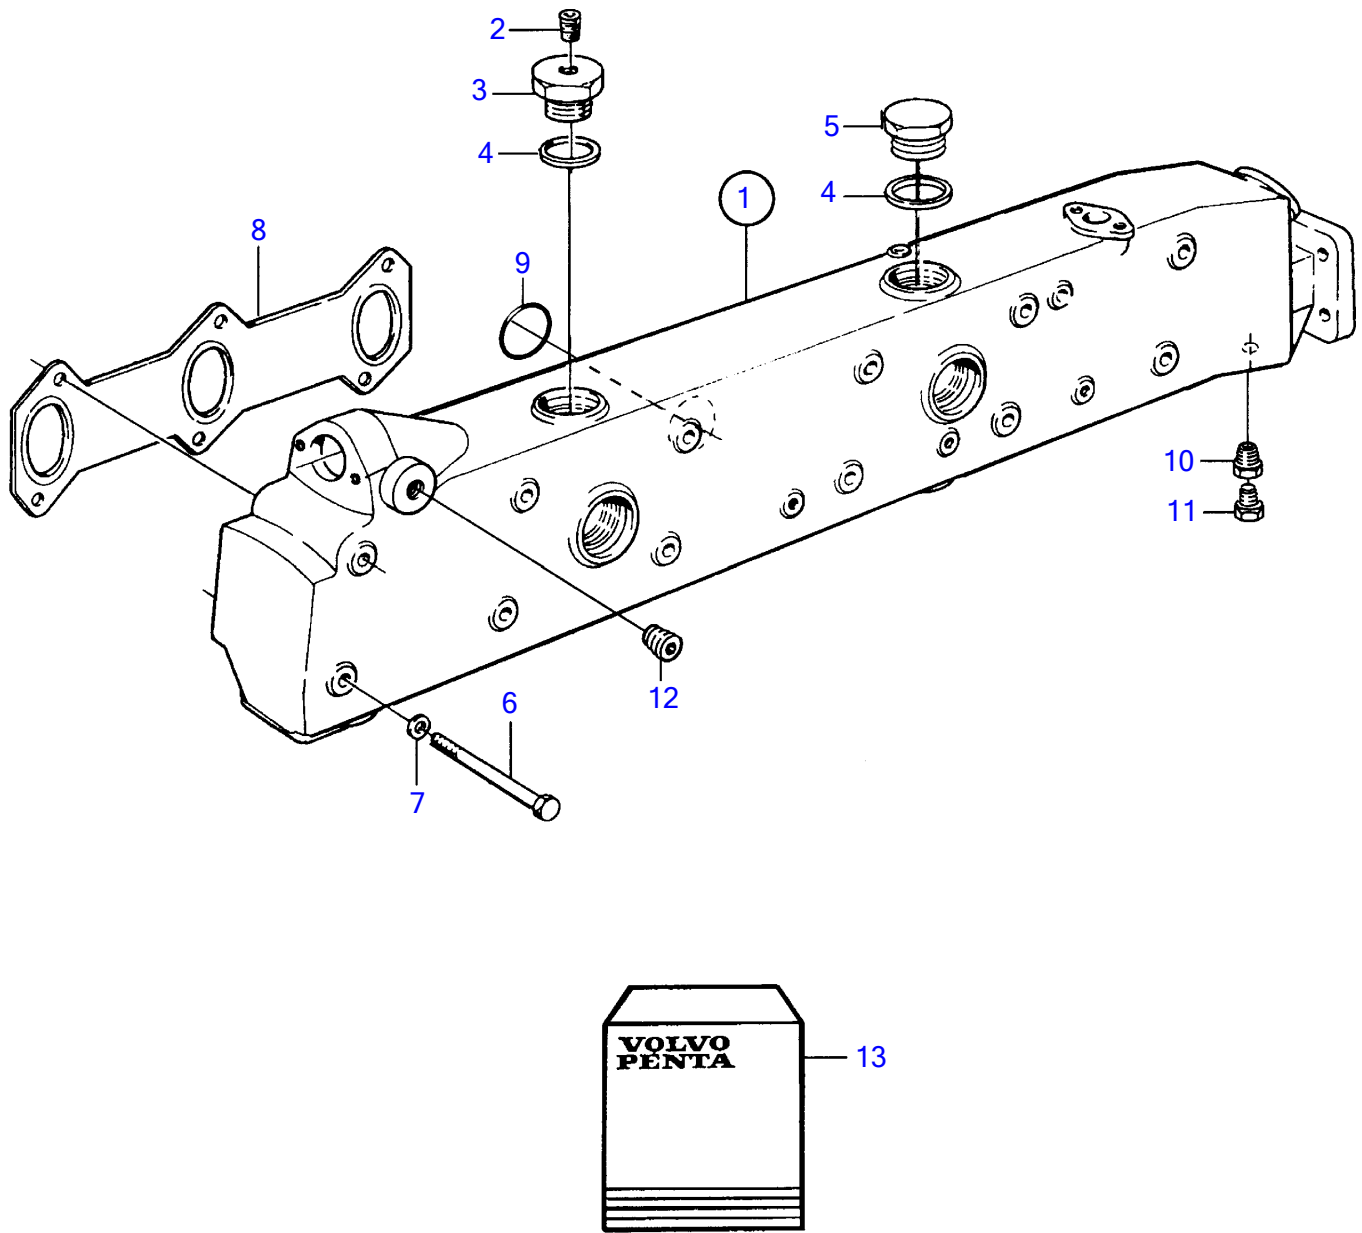

TAMD74A-A, TAMD74A-B, TAMD74C-A, TAMD74C-B, TAMD74L-A, TAMD74L-B, TAMD74P-A, TAMD74P-B, TAMD75P-A

17017

TAMD74A-A, TAMD74A-B, TAMD74C-A, TAMD74C-B, TAMD74L-A, TAMD74L-B, TAMD74P-A, TAMD74P-B, TAMD75P-A

REF	PART NO.	QTY	DESCRIPTION	NOTES
1	3838891	1	Exhaust pipe	
2	479977	1	• Plug	
3	821335	3	• Plug	
4	469328	11	• Gasket	
5	467367	8	• Plug	
6	970961	12	Hexagon screw	L=110mm
7	941908	12	Spring washer	
8	847778	2	Gasket	Included in gasket kit.
9	477059	1	O-ring	Included in gasket kit.
10	479954	1	Nipple	
11	861551	1	Plug	
12	479977	1	Plug	
13	876625	1	Gasket kit	See group 99