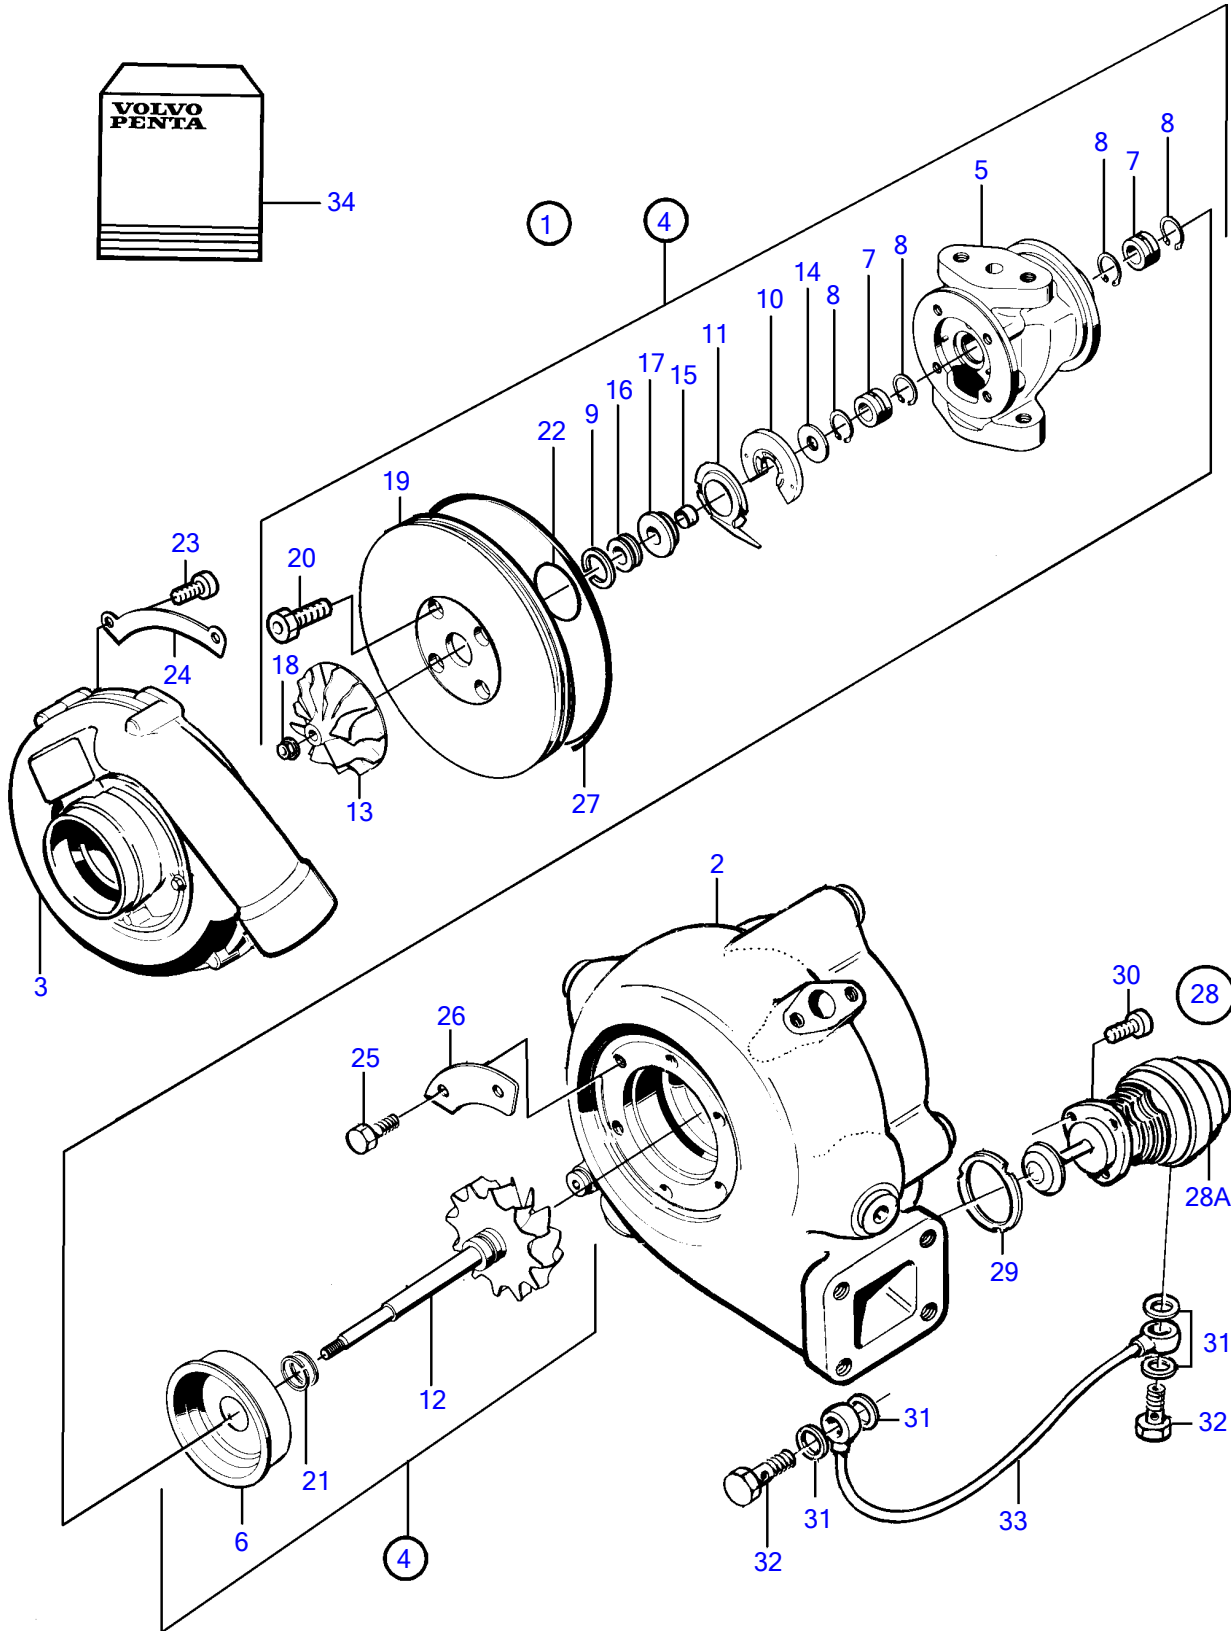

TAMD74A

TAMD74A

REF	PART NO.	QTY	DESCRIPTION	NOTES
1	3802113	1	Turbocharger	(3828244)
2		1	• Turbine housing	
3		1	• Compressor housing	
4		1	• Rotor unit	
	(3829954)	1	• Rotor unit	Obsolete part
5		1	• • Bearing housing	
6		1	• • Heat shield	
7		2	• • Bushing	Included in repair kit 3829366.
8		4	• • Lock ring	Included in repair kit 3829366.
9		1	• • Piston ring	Included in repair kit 3829366.
10		1	• • Thrust bearing	Included in repair kit 3829366.
11		1	• • Oil deflector	
12		1	• • Turbine rotor	
13		1	• • Compressor wheel	
14		2	• • Thrust washer	
15		1	• • Sleeve	
16		1	• • Bushing	
17		1	• • Seal	
18		1	• • Nut	Included in repair kit 3829366.
19		1	• • Thrust plate	
20		4	• • Screw	Included in repair kit 3829366.
21		2	• • Piston ring	Included in repair kit 3829366.
22		1	• • O-ring	Included in repair kit 3829366.
23		8	• Screw	Included in repair kit 3829366.
24		4	• Washer	
25	(866254)	8	• Screw	Obsolete part
26		4	• Segment	
27	847643	1	• O-ring	Included in repair kit 3829366.
28	3828599	1	• Valve, kit	
28A		1	• • Valve	
29	864778	1	• • Gasket	
30	942001	1	• • Hex. socket screw	
31	947620	1	• • Gasket	
32	74033	1	• • Hollow screw	
33	3838243	1	• Pressure oil line	
34	3829366	1	Repair kit	(3827752)