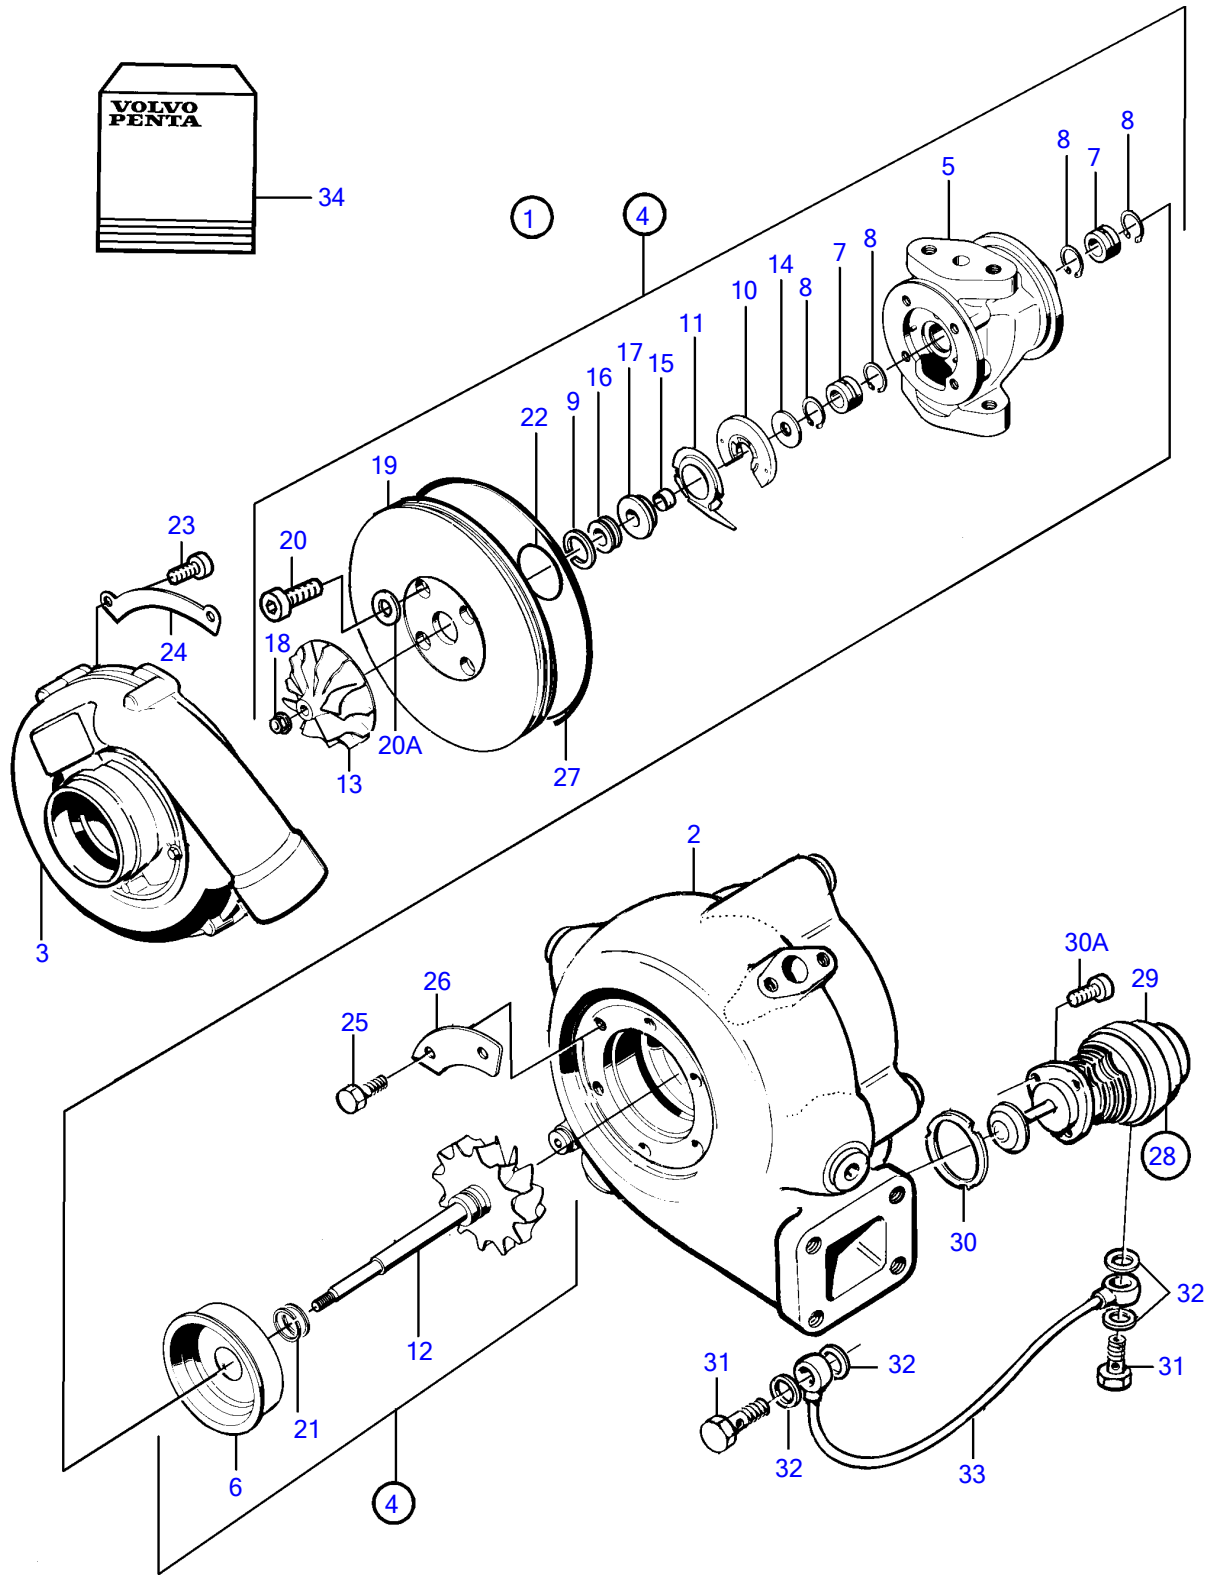

TAMD74A, TAMD74A-A, TAMD74A-B, TAMD74C-A, TAMD74C-B, TAMD74L-A, TAMD74L-B, TAMD74P-A, TAMD74P-B, TAMD75P-A

TAMD74A, TAMD74A-A, TAMD74A-B, TAMD74C-A, TAMD74C-B, TAMD74L-A, TAMD74L-B, TAMD74P-A, TAMD74P-B, TAMD75P-A

REF	PART NO.	QTY	DESCRIPTION	NOTES
1	3802139	1	Turbocharger	Repl by 3837691, (3827195) (3837691)
2		1	• Turbine housing	
3		1	• Compressor housing	
4	(3829367)	1	• Rotor unit	Obsolete part
5		1	• • Bearing housing	
6		1	• • Heat shield	
7		2	• • Bearing bushing	Included in repair kit 3829366.
8		4	• • Lock ring	Included in repair kit 3829366.
9		1	• • Piston ring	Included in repair kit 3829366.
10		1	• • Thrust bearing	Included in repair kit 3829366.
11		1	• • Oil deflector	
12		1	• • Turbine rotor	
13		1	• • Compressor wheel	
14		2	• • Thrust washer	
15		1	• • Sleeve	
16		1	• • Bushing	
17		1	• • Seal	
18		1	• • Nut	Included in repair kit 3829366.
19		1	• • Thrust plate	
20		4	• • Screw	Included in repair kit 3829366.
20A		4	• • Washer	
21		2	• • Piston ring	Included in repair kit 3829366.
22	847643	1	• • O-ring	Included in repair kit 3829366.
23		8	• Screw	
24		4	• Washer	
25	(866254)	8	• Screw	Obsolete part, Included in repair kit 3829366.
26		4	• Segment	
27	(849700)	1	• O-ring	Obsolete part, Included in repair kit 3829366.
28	3829368	1	• Valve kit	
29		1	• • Valve	
30	864778	1	• • Gasket	
30A	942001	3	• • Hex. socket screw	
31	74033	2	• • Hollow screw	
32	947620	4	• • Gasket	
33	3838243	1	Pressure oil line	
34	3829366	1	Repair kit	