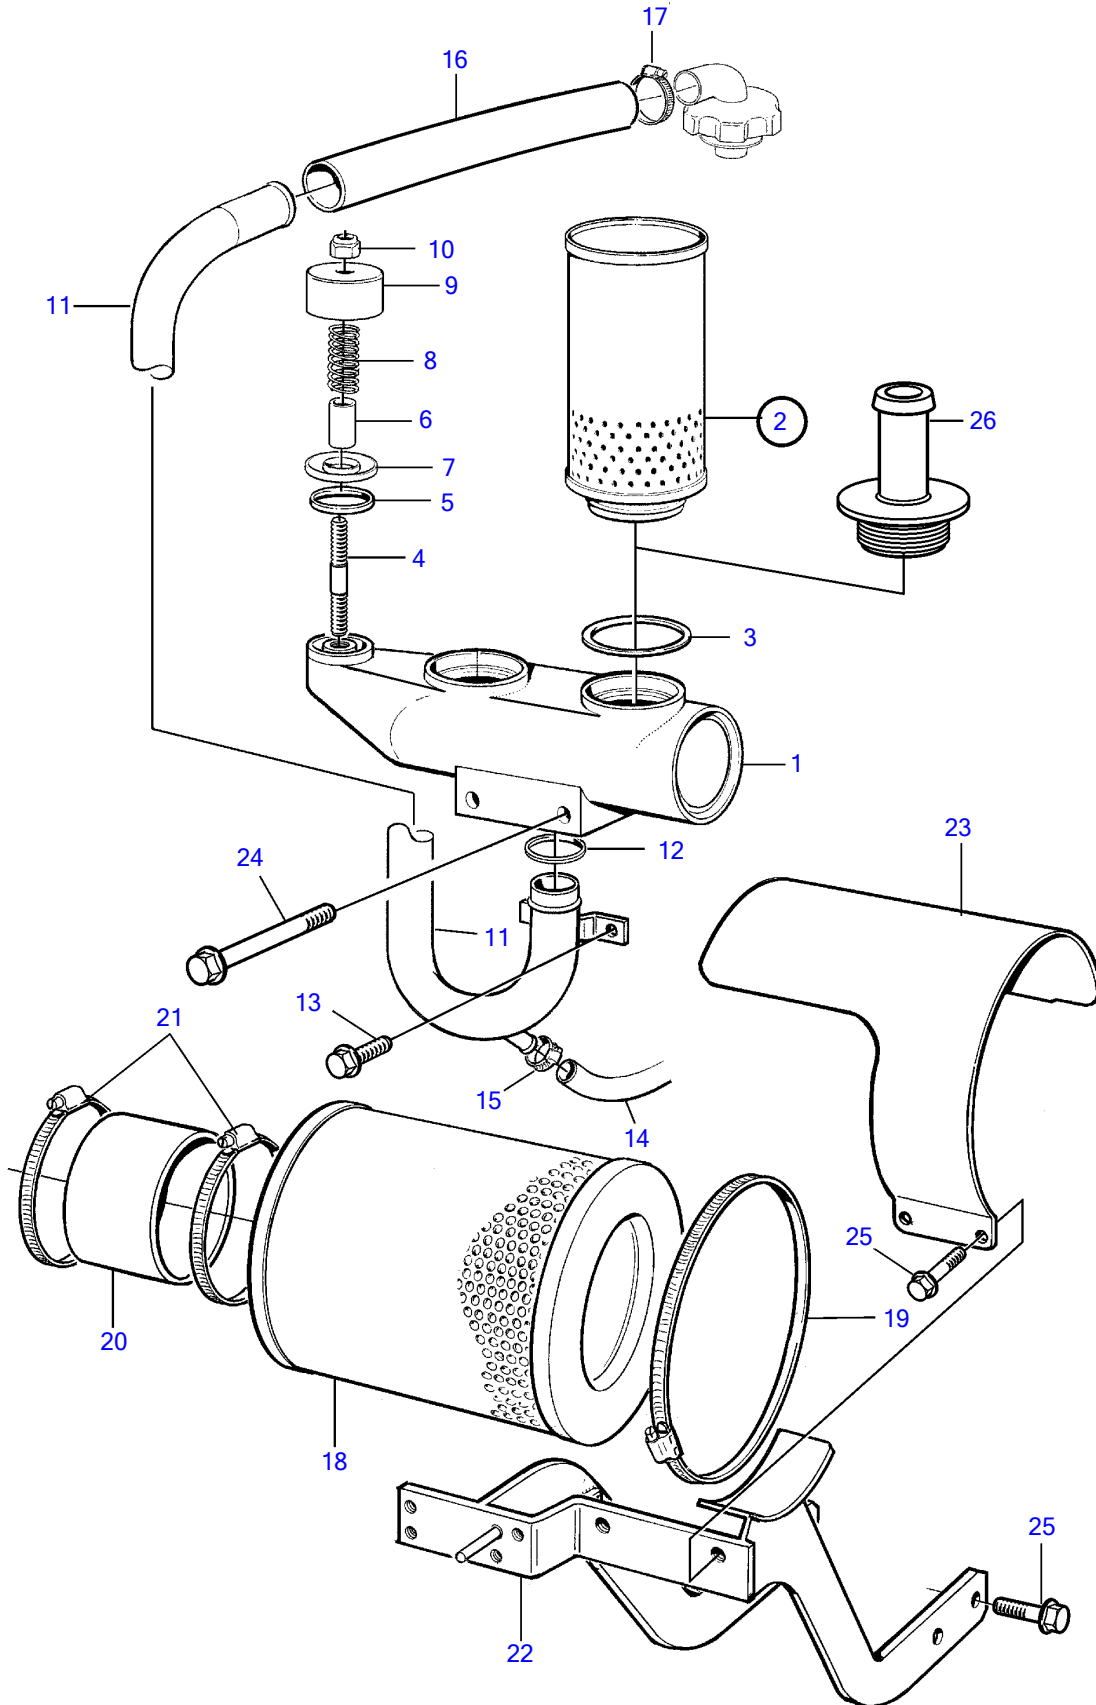

TAMD74A-A, TAMD74A-B, TAMD74C-A, TAMD74C-B, TAMD74L-A, TAMD74L-B, TAMD74P-A, TAMD74P-B, TAMD75P-A

TAMD74A-A, TAMD74A-B, TAMD74C-A, TAMD74C-B, TAMD74L-A, TAMD74L-B, TAMD74P-A, TAMD74P-B, TAMD75P-A

REF	PART NO.	QTY	DESCRIPTION	NOTES
1	3826199	1	Connector housing	
2	876069	2	Filter	
3	843449	2	• Gasket	
4	924058	1	Stud	
5	421158	1	Sealing ring	
6	842974	1	Spacer sleeve	
7	842972	1	Valve disc	
8	843301	1	Spring	
9	842975	1	Protecting casing	
10	963105	1	Lock nut	
11	3826460	1	Breather pipe	
12	421158	1	Sealing ring	
13	946173	1	Flange screw	
14	943707	1	Hose	L=850mm
15	945754	1	Hose clamp	
16	942707	1	Hose	L=400mm
17	961669	1	Hose clamp	
18	3838952	1	Air filter	(3827167)
19	942921	1	Hose clamp	
20	3825689	1	Rubber collar	
21	943484	2	Hose clamp	I.D=138mm
22	3826394	1	Bracket	
23	3831067	1	Rain cap	
24	965180	1	Flange screw	
	965180	2	Flange screw	Alt
25	946441	6	Flange screw	
26	845260	1	Hose attachment	