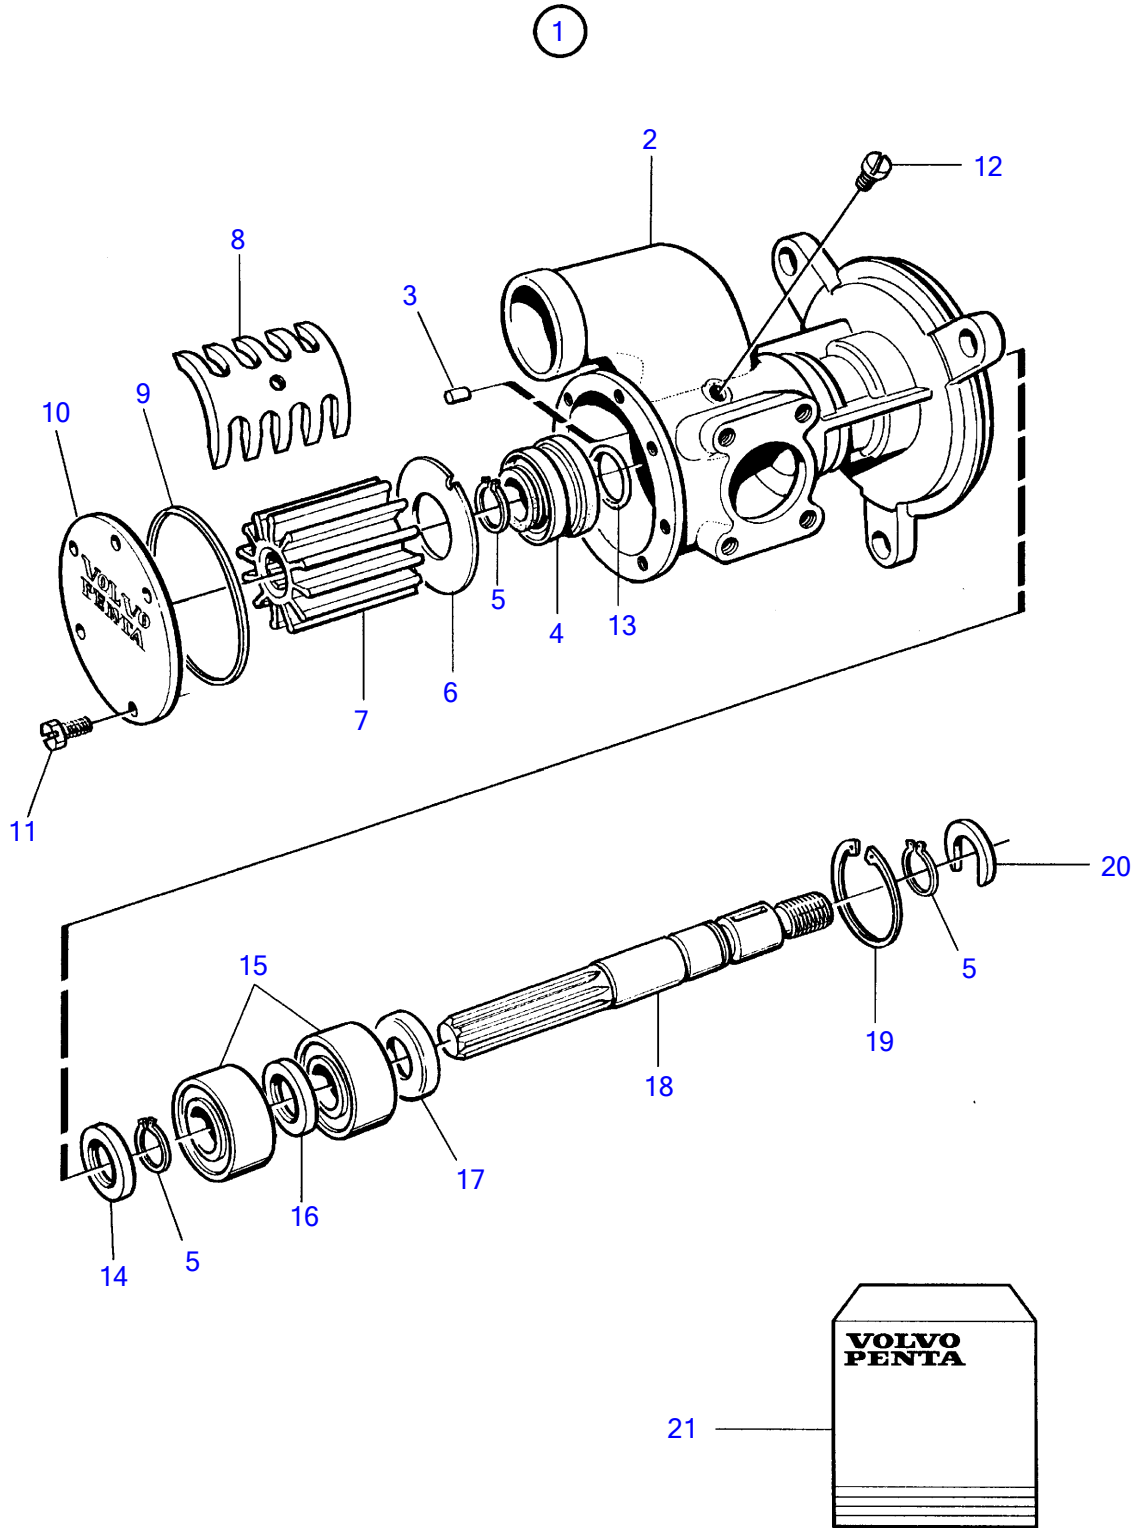

TAMD74A, TAMD74A-A, TAMD74A-B, TAMD74C-A, TAMD74C-B, TAMD74L-A, TAMD74L-B, TAMD74P-A, TAMD74P-B, TAMD75P-A

TAMD74A, TAMD74A-A, TAMD74A-B, TAMD74C-A, TAMD74C-B, TAMD74L-A, TAMD74L-B, TAMD74P-A, TAMD74P-B, TAMD75P-A

REF	PART NO.	QTY	DESCRIPTION	NOTES
1	3826296	1	Sea water pump	Repl by 3830699
2		1	• Pump housing	
3	826229	1	• Locking pin	
4	864649	1	• Sealing	
5	943468	3	• Snap ring	
6	826230	1	• Wear washer	
7		1	• Impeller	
8	849321	1	• Cam	
9	3826725	1	• O-ring	
10	3826690	1	• Cardboard tube	
11	963554	5	• Hexagon screw	
12	825730	1	• Screw	
13	864648	1	• O-ring	
14	3826727	1	• Sealing ring	
15	11023	2	• Ball bearing	(864646)
16		1	• Spacer	
17	3825110	1	• Lock ring	
18	3826689	1	• Shaft	
19	914533	1	• Snap ring	
20	3825109	1	• Collar	
21	877066	1	Impeller kit	
	877350	1	Repair kit	(877065)