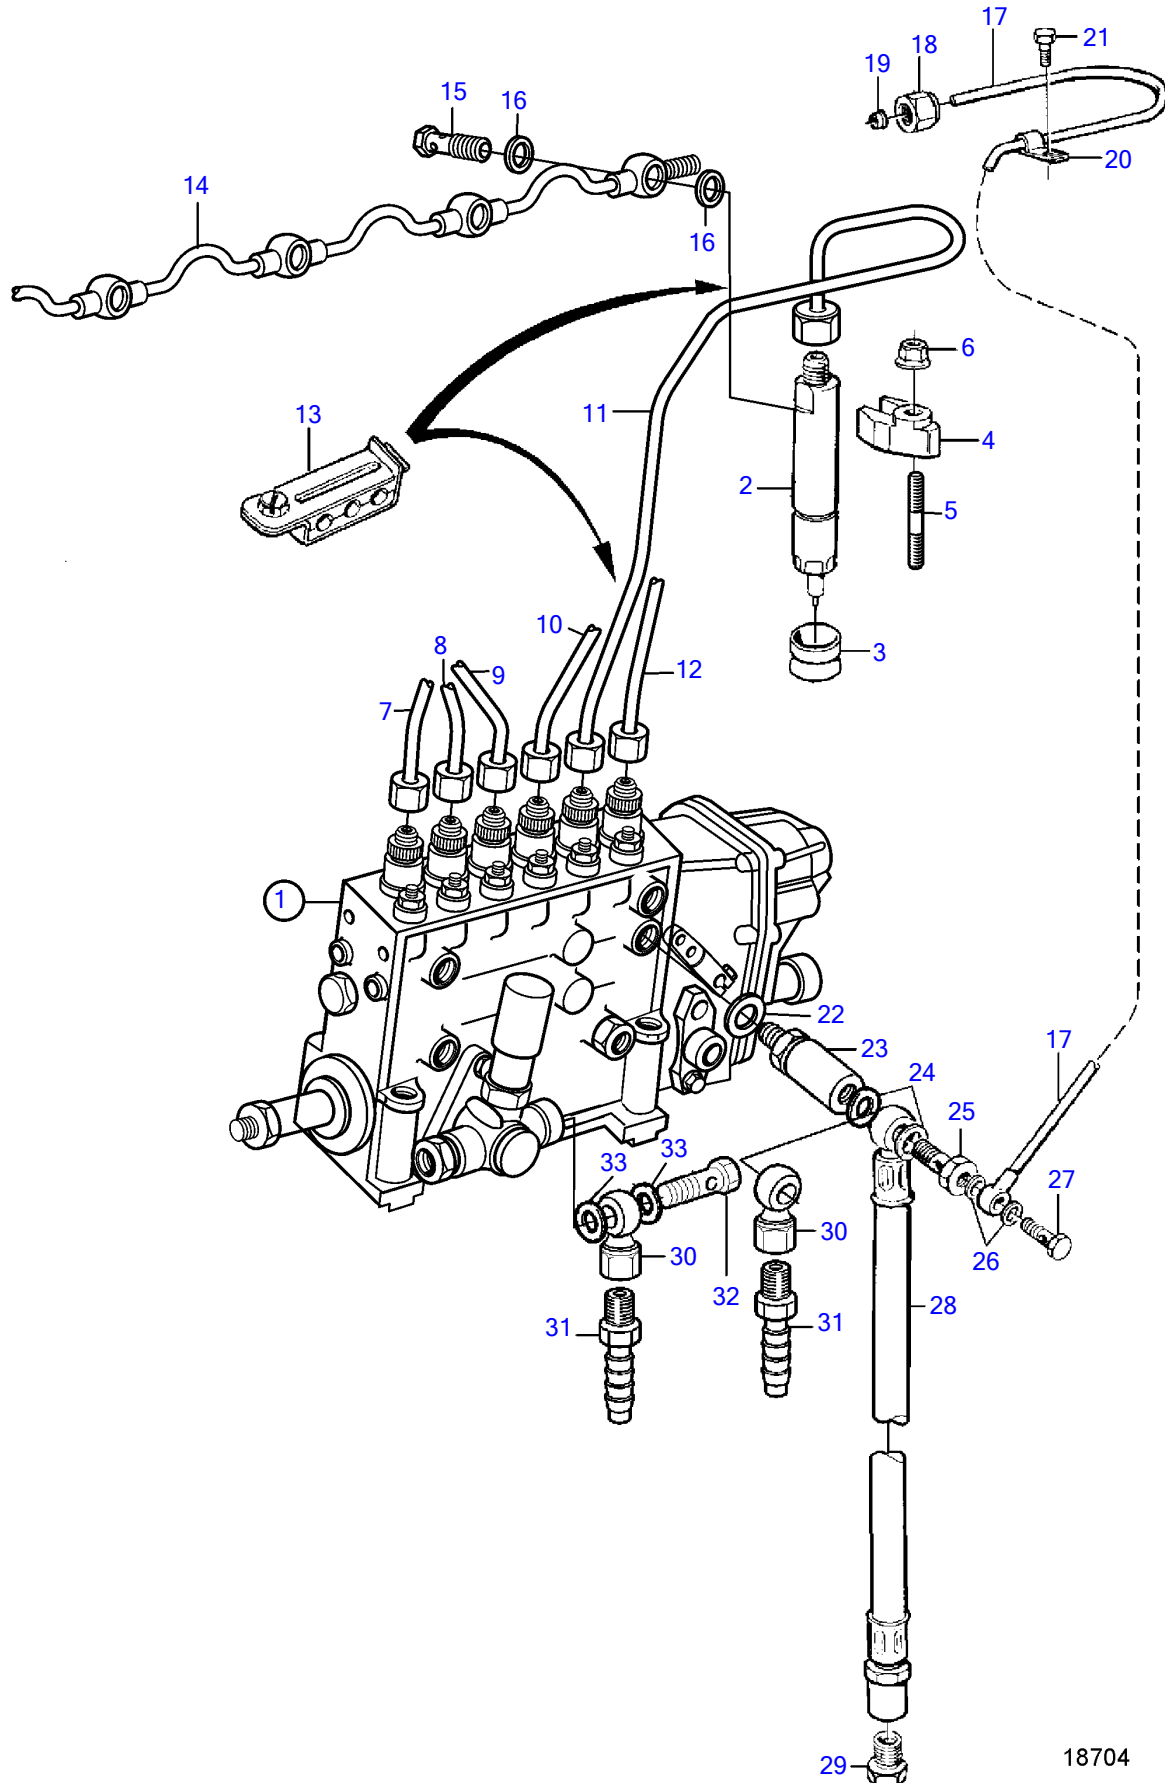

TAMD74A-A

18704

TAMD74A-A

REF	PART NO.	QTY	DESCRIPTION	SEE SEC.	NOTES
1		1	Injection pump	5109	
2	3825737	6	Injector		
	3803276	6	Injector, exch		
			.		
			.	5144	
			.		
			.	5144	
3	469455	6	Sealing ring		
4	469797	6	Yoke		
5	1545022	6	Stud		
6	971095	6	Flange nut		
7	3835950	1	Delivery pipe, cyl 1		
8	3835951	1	Delivery pipe, cyl 2		
9	3835952	1	Delivery pipe, cyl 3		
10	3835953	1	Delivery pipe, cyl 4		
11	3835954	1	Delivery pipe, cyl 5		
12	3835955	1	Delivery pipe, cyl 6		
13	8194351	6	Clamp		2 pipes
	8194352	1	Clamp		3 pipes
	8194353	1	Clamp		4 pipes
14	471605	1	Leak-off pipe		
15	74033	7	Hollow screw		
16	947620	14	Gasket		
17	3825440	1	Leak-off pipe		
18	956980	1	Fitting nut		
19	956966	1	Ferrule		
20	121563	1	Clamp		
21	967949	1	Flange screw		
22		1	Gasket		
23	3825154	1	Overflow valve		
24	969011	2	Gasket		
25	16496	1	Hollow screw		
26	947620	2	Gasket		
27	74033	1	Hollow screw		
28	3830312	1	Hose		
29	22753	1	Nipple		
30	861101	2	Banjo nipple		Alt
31	3825000	2	Hose nipple		Alt
32	25167	1	Hollow screw		
33	969011	2	Gasket		