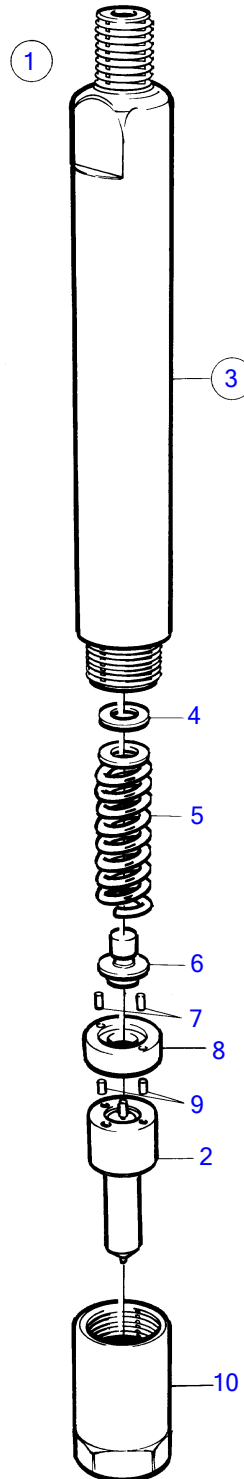

TAMD74A, TAMD74A-A, TAMD74A-B, TAMD74C-A, TAMD74C-B, TAMD74L-A, TAMD74L-B, TAMD74P-A, TAMD74P-B, TAMD75P-A

15452