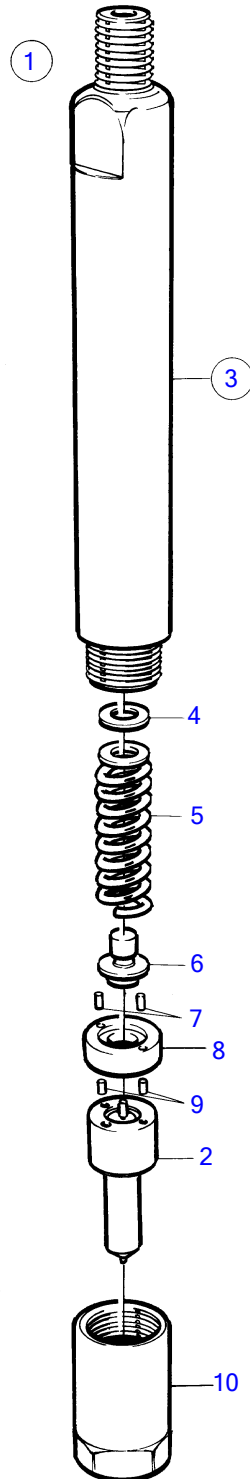

TAMD74A, TAMD74A-A, TAMD74A-B, TAMD74C-A, TAMD74C-B, TAMD74L-A, TAMD74L-B, TAMD74P-A, TAMD74P-B, TAMD75P-A

15452