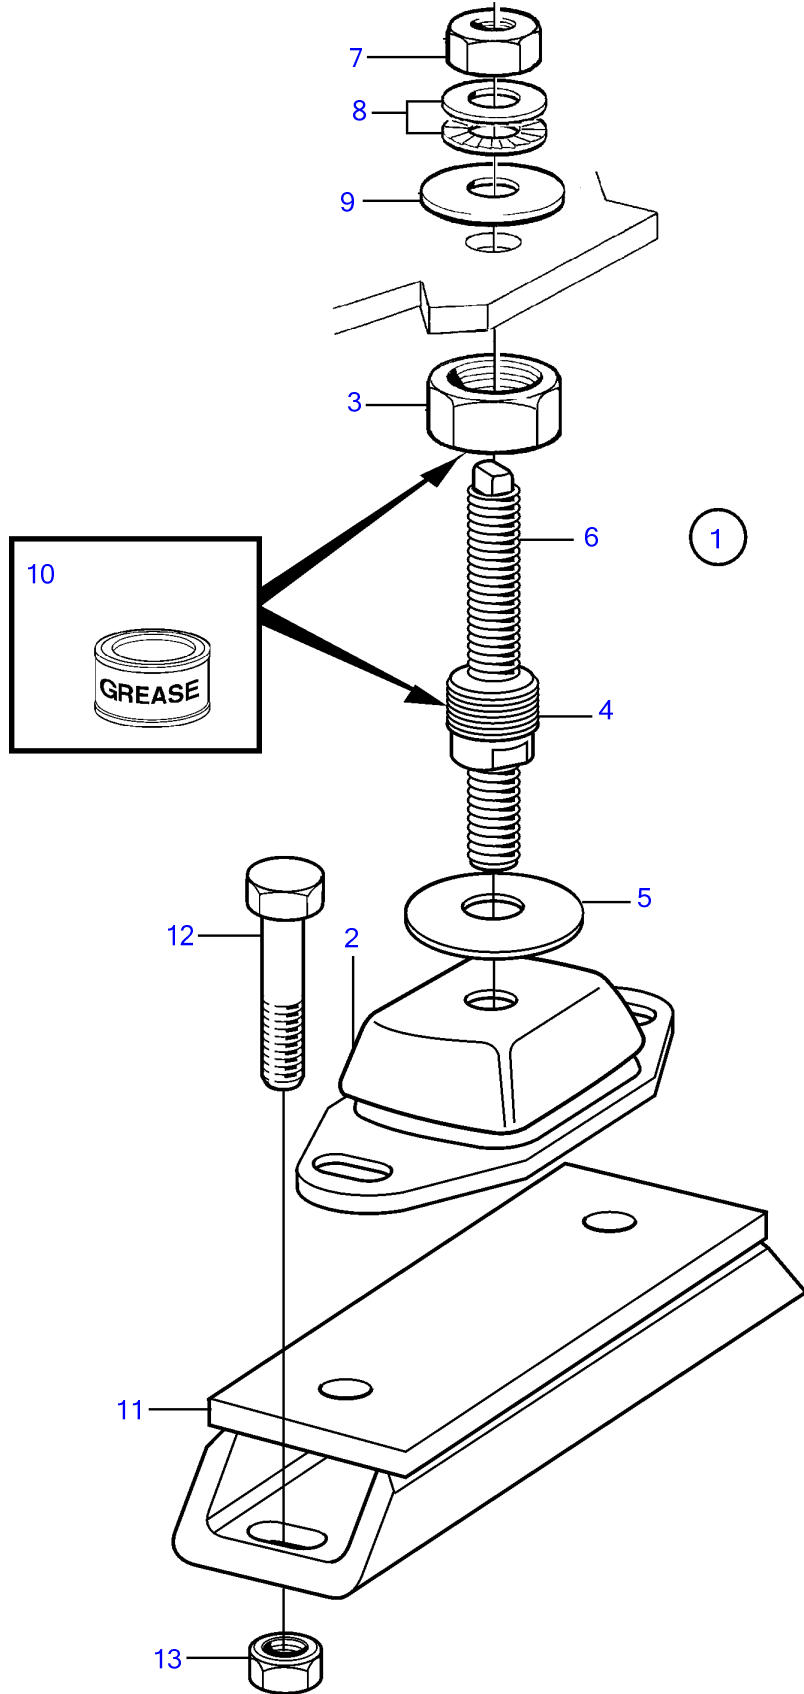

TAMD74L-A, TAMD74L-B, TAMD74P-A, TAMD74P-B, TAMD75P-A

TAMD74L-A, TAMD74L-B, TAMD74P-A, TAMD74P-B, TAMD75P-A

REF	PART NO.	QTY	DESCRIPTION	NOTES
1	889839	1	Engine mountings	60SH (3829462)
	889841	1	Engine mountings	70SH
2	3828247	1	• Rubber cushion	60SH
	862347	1	• Rubber cushion	70SH
3	3839409		• Nut	(3828255)
4			• • Adjusting sleeve	
5			• • Washer	
6		1	• Adjusting screw	
7	955786	1	• Hexagon nut	
8	847766	1	• Lock washer	Alt
9	120224	1	• Washer	
10	3809449	X	• Grease	(1141644)
11	(3832361)	1	Bracket	For front end engine suspension., Obsolete part
12	966356	2	Flange screw	
13	971097	2	Flange nut	