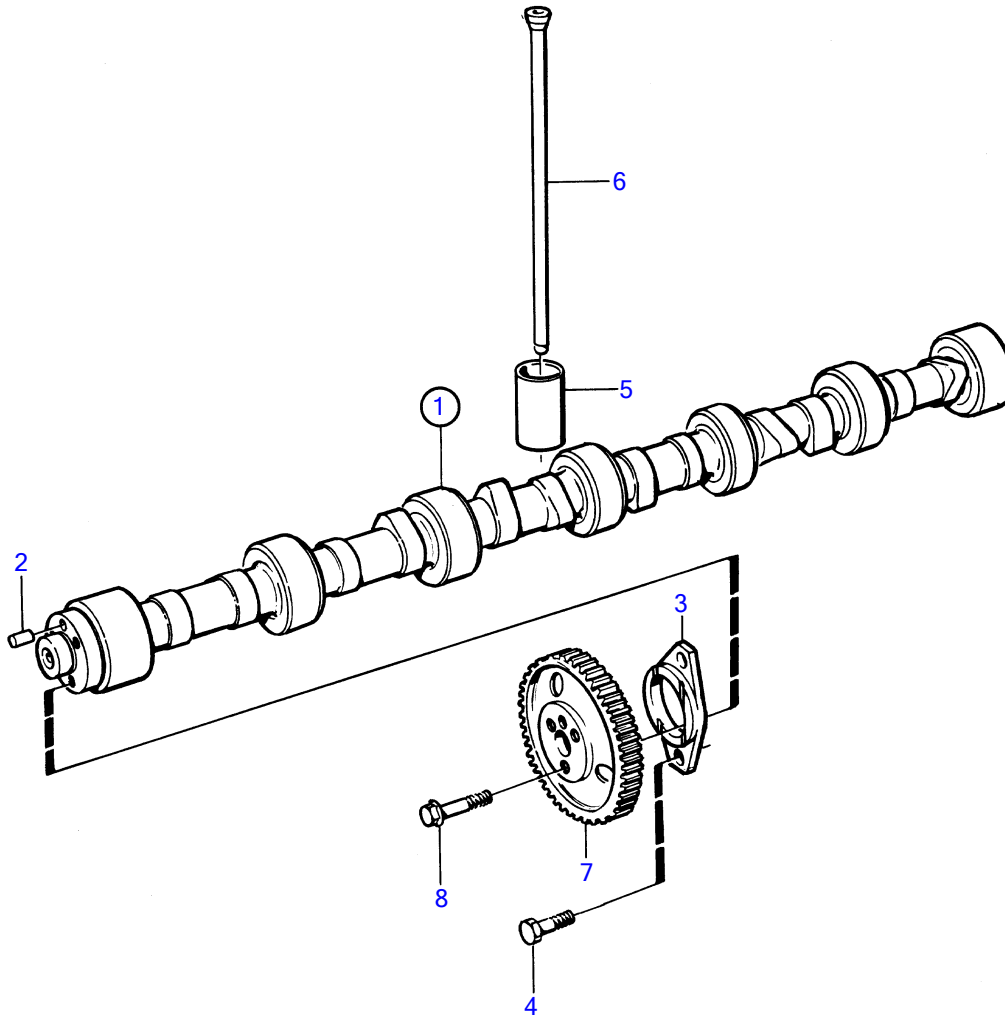

TAMD74A-A, TAMD74A-B, TAMD74C-A, TAMD74C-B, TAMD74L-A, TAMD74L-B, TAMD74P-A, TAMD74P-B, TAMD75P-A

15107

TAMD74A-A, TAMD74A-B, TAMD74C-A, TAMD74C-B, TAMD74L-A, TAMD74L-B, TAMD74P-A, TAMD74P-B, TAMD75P-A

REF	PART NO.	QTY	DESCRIPTION	SEE SEC.	NOTES
1	8192784	1	Camshaft		
2	950588	1	• Pin		
3	465789	1	Flange		
4	471509	2	Screw		
5	421067	12	Valve tappet		Included in overhaul kit., Incl in 877599
6	8192698	12	Push rod		
7	478297	1	Gear		
			• Bulletin 45-01	45-01-EN	Timing Gears, 71, 100, 121
8	471555	3	Screw		