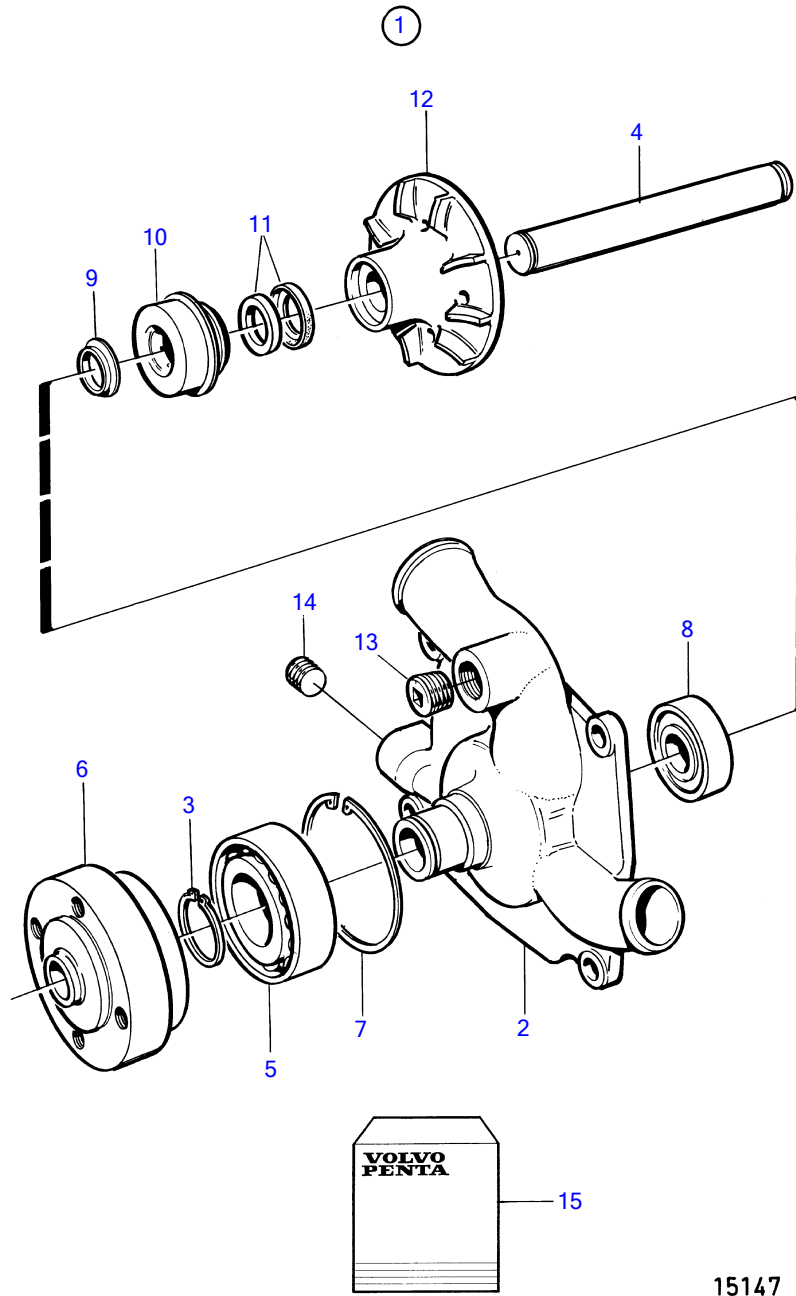

TAMD74A-A, TAMD74A-B, TAMD74C-A, TAMD74C-B, TAMD74L-A, TAMD74L-B, TAMD74P-A, TAMD74P-B

15147

TAMD74A-A, TAMD74A-B, TAMD74C-A, TAMD74C-B, TAMD74L-A, TAMD74L-B, TAMD74P-A, TAMD74P-B

REF	PART NO.	QTY	DESCRIPTION	NOTES
1	3826153	1	Water pump	Repl by 3836405
2		1	• Housing	
3	914462	1	• Snap ring	Included in overhaul kit.
4		1	• Shaft	Included in overhaul kit.
5	181538	1	• Ball bearing	Included in overhaul kit.
6	866189	1	• Hub	
7	914533	1	• Snap ring	Included in overhaul kit.
8	1660609	1	• Ball bearing	Included in overhaul kit.
	1676432	1	• Sealing ring	Included in overhaul kit.
9		1	• Deflector	
10	1676432	1	• Sealing ring	
11		1	• Wear ring	
12		1	• Impeller	Included in overhaul kit.
13	479977	1	• Plug	
14	968145	1	• Plug	
15	876840	1	Overhaul kit	See group 99