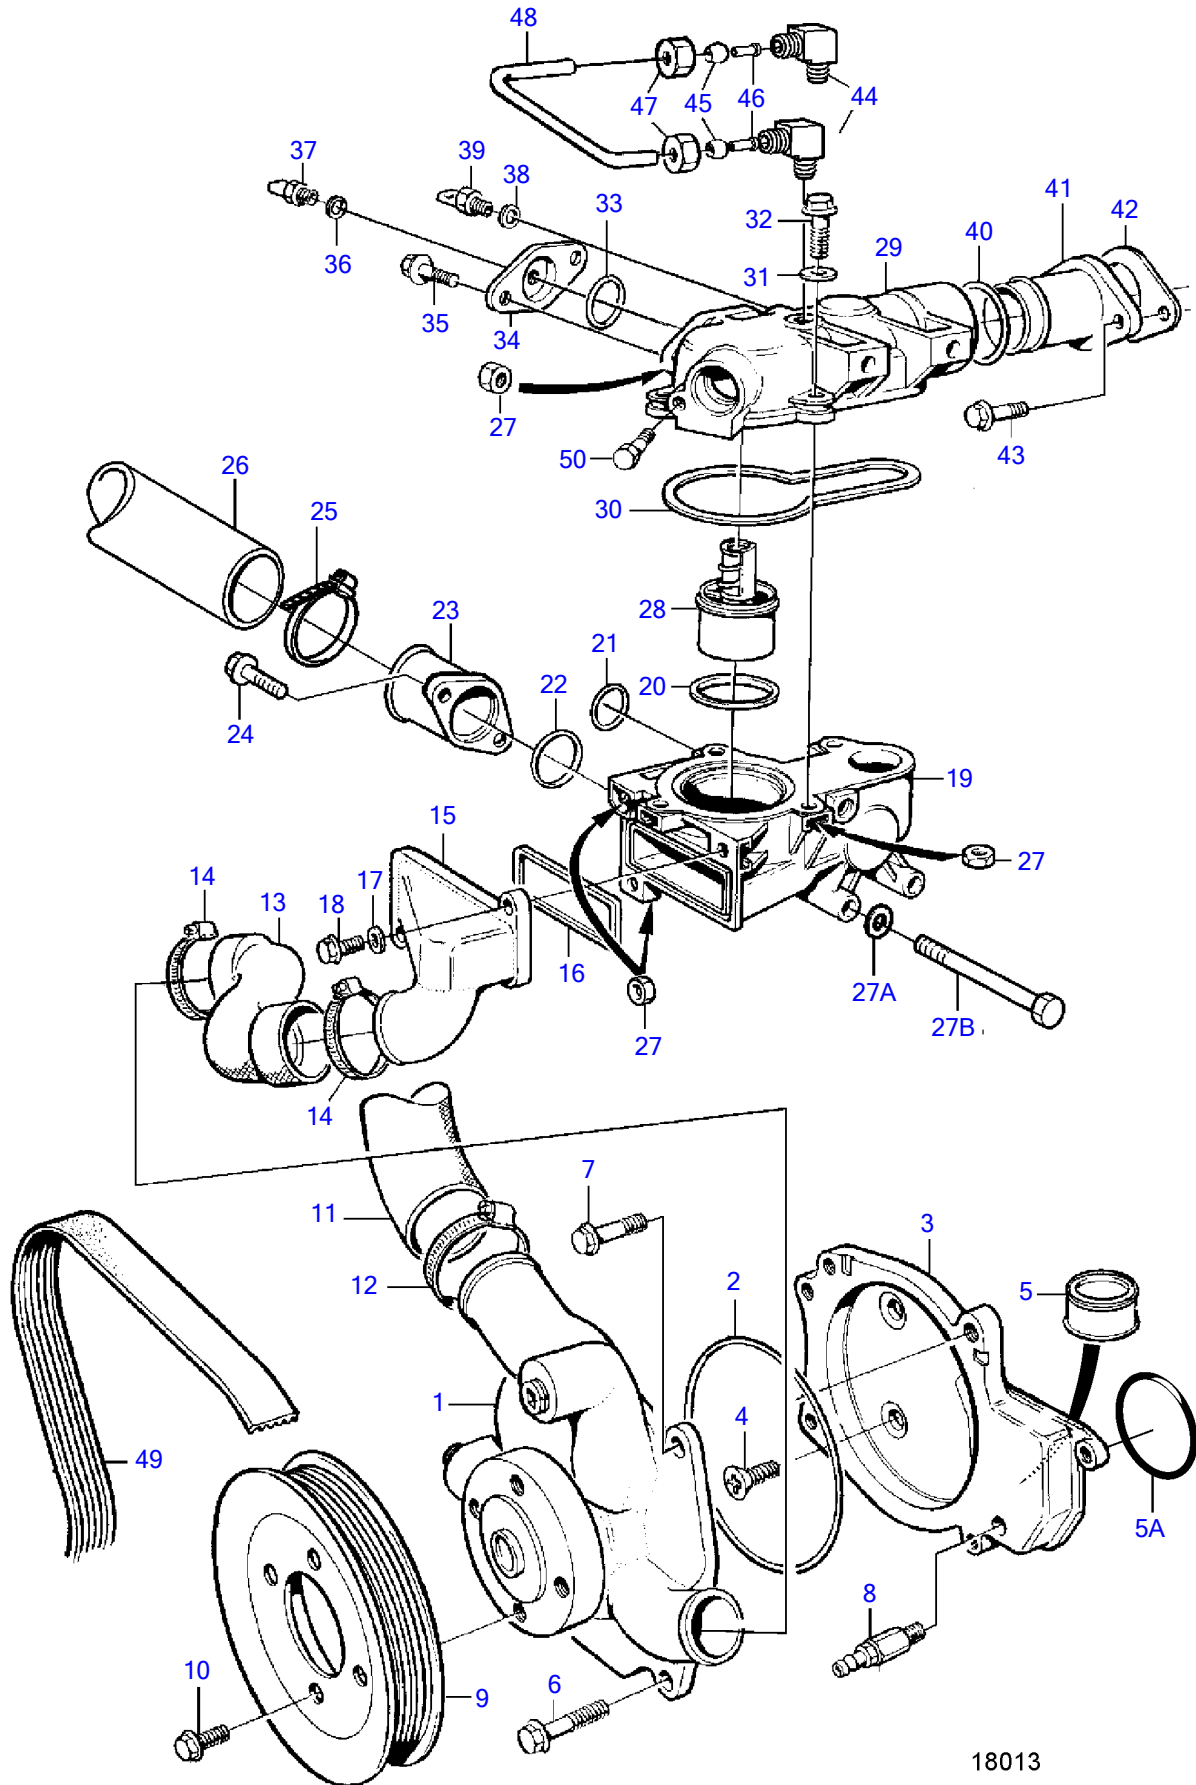

TAMD74A-A, TAMD74A-B, TAMD74C-A, TAMD74C-B, TAMD74L-A, TAMD74L-B, TAMD74P-A, TAMD74P-B, TAMD75P-A

18013

TAMD74A-A, TAMD74A-B, TAMD74C-A, TAMD74C-B, TAMD74L-A, TAMD74L-B, TAMD74P-A, TAMD74P-B, TAMD75P-A

REF	PART NO.	QTY	DESCRIPTION	SEE SEC.	NOTES
1	3826153	1	Water pump		Repl by 3836405
			.		
			.	5274	
	3836405	1	Water pump		
	3803915	1	Coolant pump, exch		
			.		
			.	5274	
2	975691	1	O-ring		
3	3829027	1	Plate		(3826294)
4	866533	2	Lock screw		
5	1161231	X	Sealant		
5A	925255	1	O-ring		
6	965216	1	Flange screw		
7	945444	4	Flange screw		
8	966871	1	Shut-off cock		
9	866186	1	Pulley		
10	946440	4	Flange screw		
11	3830674	1	Hose		Heat exchanger-water pump.
12	961672	2	Hose clamp		
13	3826313	1	Hose		
14	961671	2	Hose clamp		(961670)
15	866213	1	Connection pipe		
16	471816	1	Sealing ring		
17	941907	2	Spring washer		
18	945444	2	Flange screw		
19	876628	1	Thermostat housing		
20	1544710	1	• Sealing ring		
21	477059	1	O-ring		
22	925092	1	O-ring		(975673)
23	3826304	1	Water pipe		
24	945444	2	Flange screw		
25	961672	2	Hose clamp		
26	3826314	1	Hose	4891	Thermostat housing-heat exchanger.
27	955782	10	Hexagon nut		
27A	941908	3	Spring washer		
27B	965189	3	Flange screw		
28	3839110	1	Thermostat		75°C
29	477905	1	Cover		
30	471788	1	Sealing ring		
31	941907	4	Spring washer		
32	946470	4	Flange screw		
33	949658	1	O-ring		
34	3825377	1	Flange		With hole for sender with M16 thread.
	3830530	1	Flange		With hole for sender with M18 thread.
35	945444	2	Flange screw		
36	11998	1	Gasket		
37		1	Ect sensor		See group 30
38	947624	1	Gasket		
39		1	Ect sensor		See group 30
40	469982	1	Sealing ring		
41	848165	1	Pipe		
42	848163	1	Gasket		
43	946544	2	Flange screw		
44	954385	2	Elbow nipple		
45	954364	2	Sleeve		
46	944717	2	Support sleeve		
47	954356	2	Fitting nut		
48	945460	X	Tube		Thermostat housing-heat exchanger., L=1110mm
49	3827273	1	V-ribbed belt		
50		1	Screw	4468	