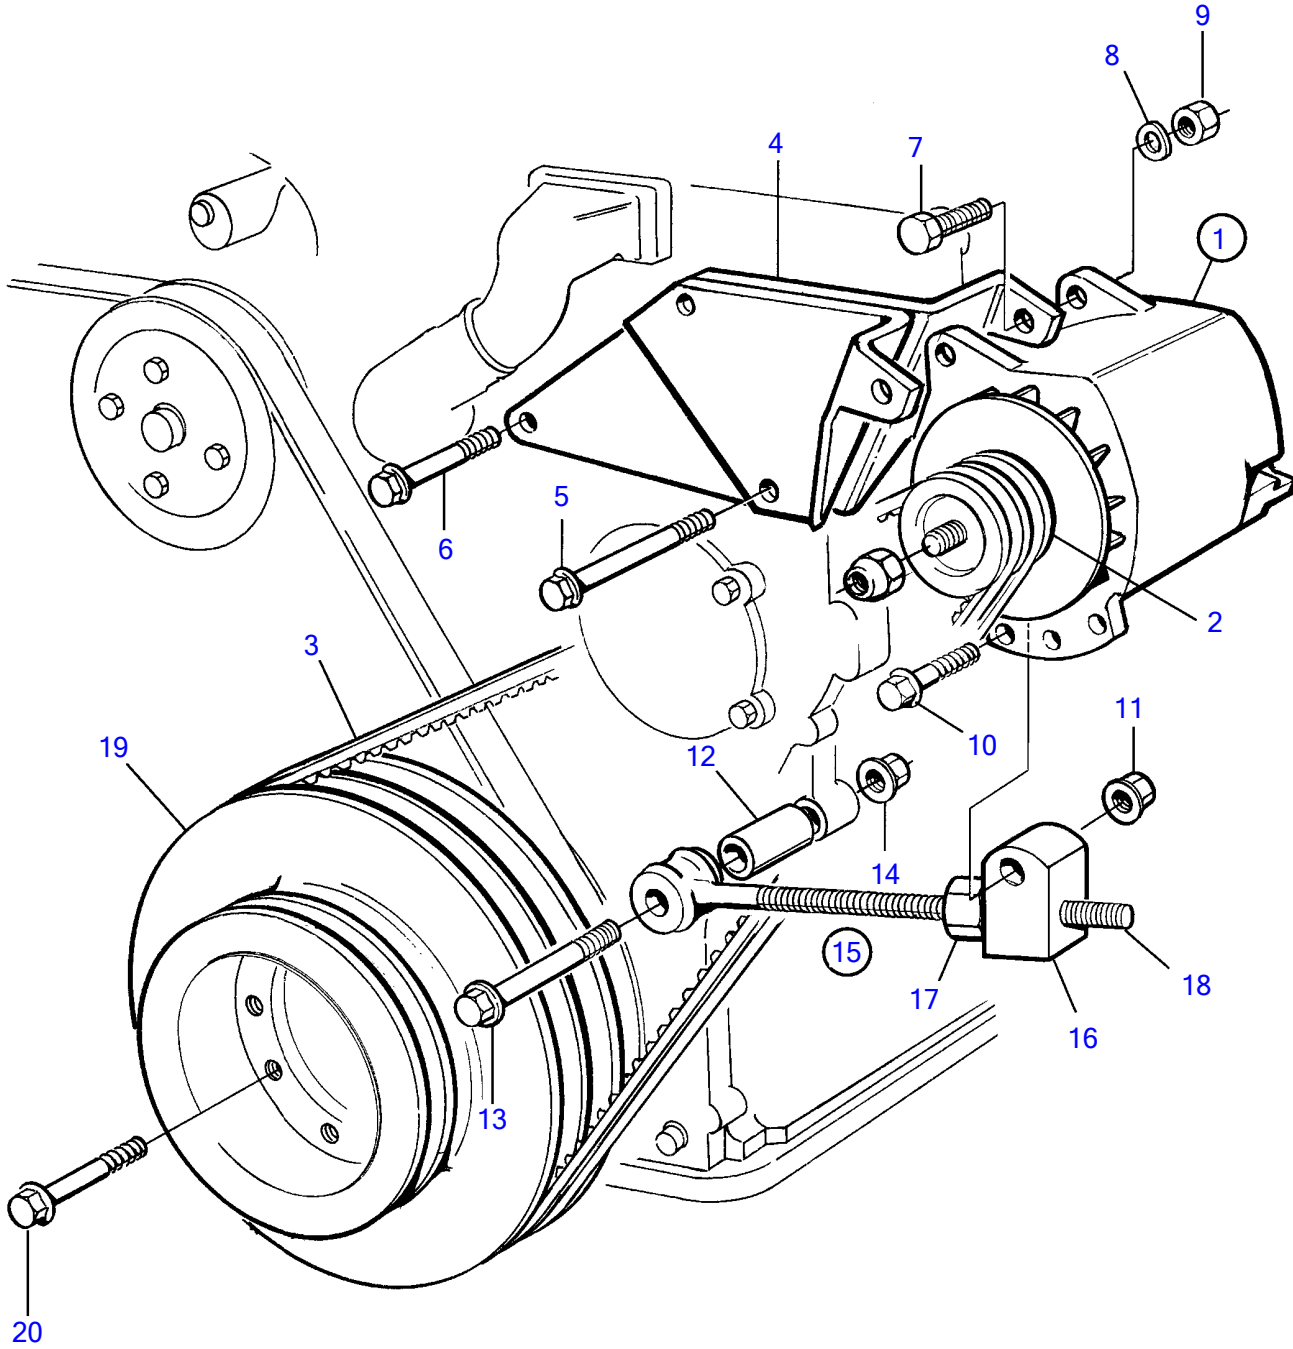

TAMD74A-A, TAMD74A-B, TAMD74C-A, TAMD74C-B, TAMD74L-A, TAMD74L-B, TAMD74P-A, TAMD74P-B, TAMD75P-A

17517

TAMD74A-A, TAMD74A-B, TAMD74C-A, TAMD74C-B, TAMD74L-A, TAMD74L-B, TAMD74P-A, TAMD74P-B, TAMD75P-A

REF	PART NO.	QTY	DESCRIPTION	SEE SEC.	NOTES
1	3884858	1	Alternator		12V
	3803940	1	Alternator, exch, exch		12V
			.		
			.	594	
	(849748)	1	Alternator		24V, Obsolete part
	(3803499)	1	Alternator, exch, exch		24V, Obsolete part
			.		
			.	596	
2	862355	1	Pulley		
3	978817	1	V-belt set		
4	3829031	1	Bracket		
5	968237	2	Flange screw		
6	965188	1	Flange screw		
7	955564	2	Hexagon screw		
8	940280	2	Spring washer		
9	940176	2	Hexagon nut		
10	965188	1	Flange screw		
11	971098	1	Flange lock nut		
12	824334	1	Spacer sleeve		
13	946474	1	Flange screw		
14	971096	1	Flange nut		
15	9524758	1	Tensioning screw		
16	3036796	1	• Tension block		
17	3036797	1	• Collet		
18		1	• Adjusting bar		
19	3829028	1	Pulley		
20	8192579	8	Screw		