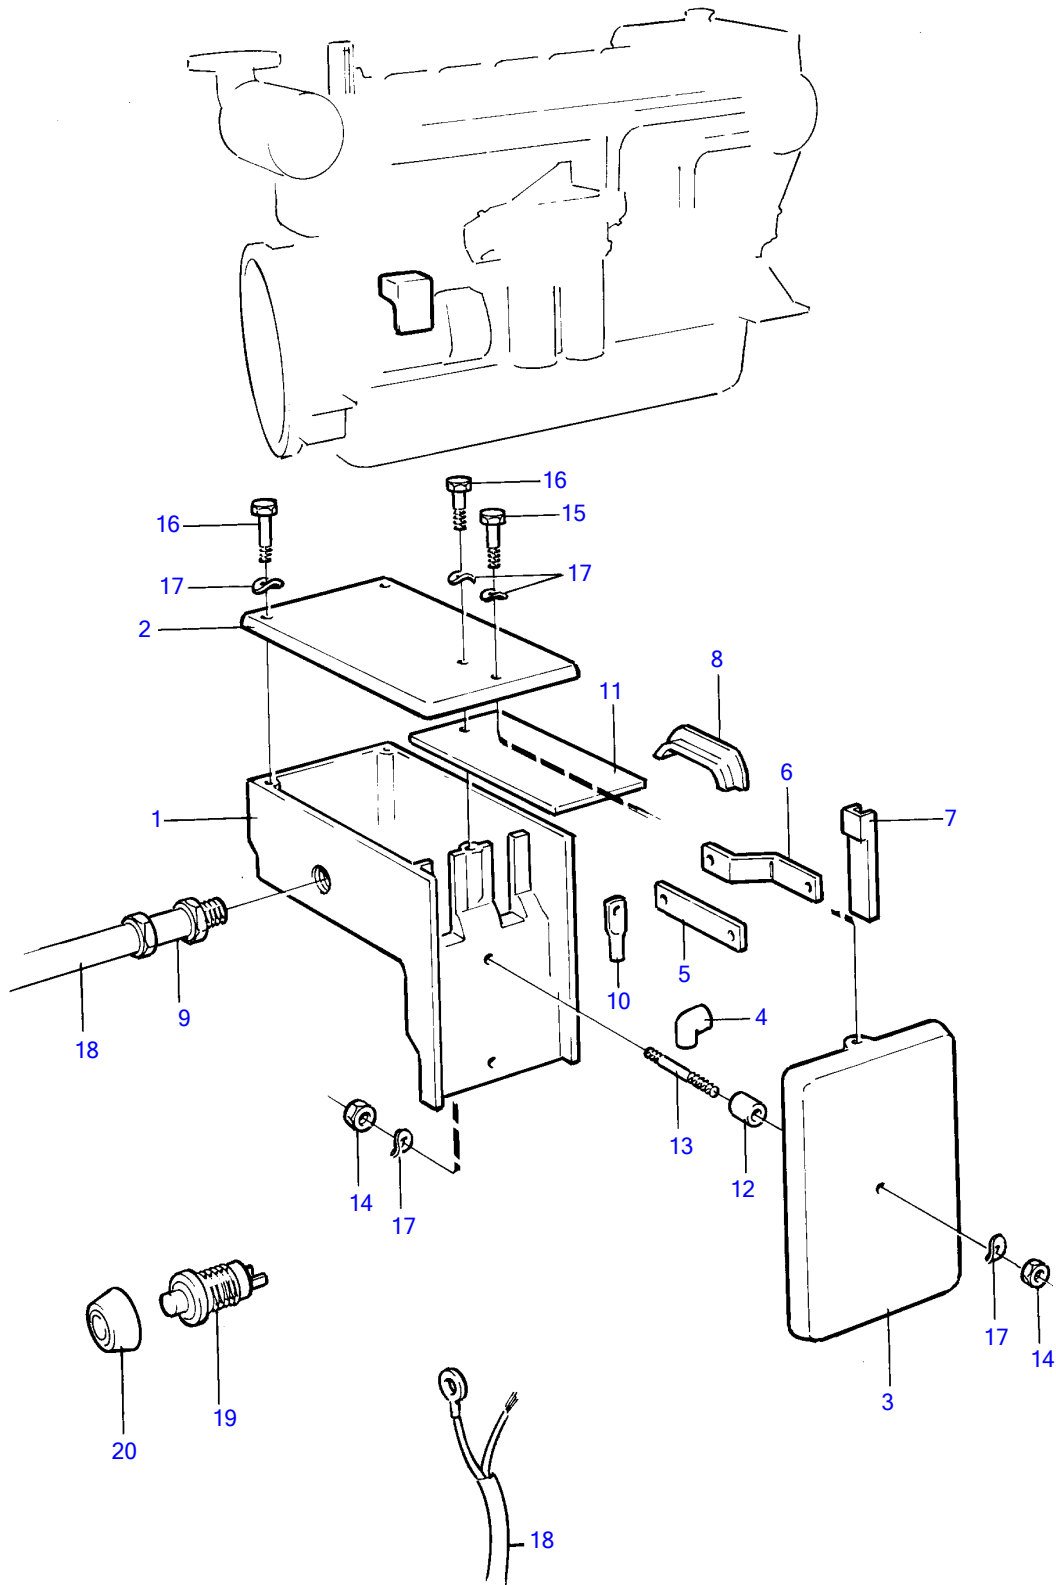

TAMD74A-A, TAMD74A-B

TAMD74A-A, TAMD74A-B

REF	PART NO.	QTY	DESCRIPTION	SEE SEC.	NOTES
1	846565	1	Clutch housing		
2	837378	1	Cardboard tube		
3	837379	1	Cardboard tube		
4	847742	2	Clamping sleeve		
5	837483	1	Guide rail		
6	837484	1	Guide rail		
7	(837486)	4	Housing		Obsolete part
8	837488	1	Sealing strip		
9	881192	1	Grommet		
10		X	electrical materials	1963	
11	837558	1	Guard plate		
12	192618	X	Hose		L=50mm
13	946945	1	Stud		
14	955825	2	Hexagon nut		
15	955513	1	Hexagon screw		
16	940117	3	Hexagon screw		
17	941906	7	Spring washer		
18		X	electrical materials	1963	
19	843684	1	Button		
20	837533	1	Rubber cap		