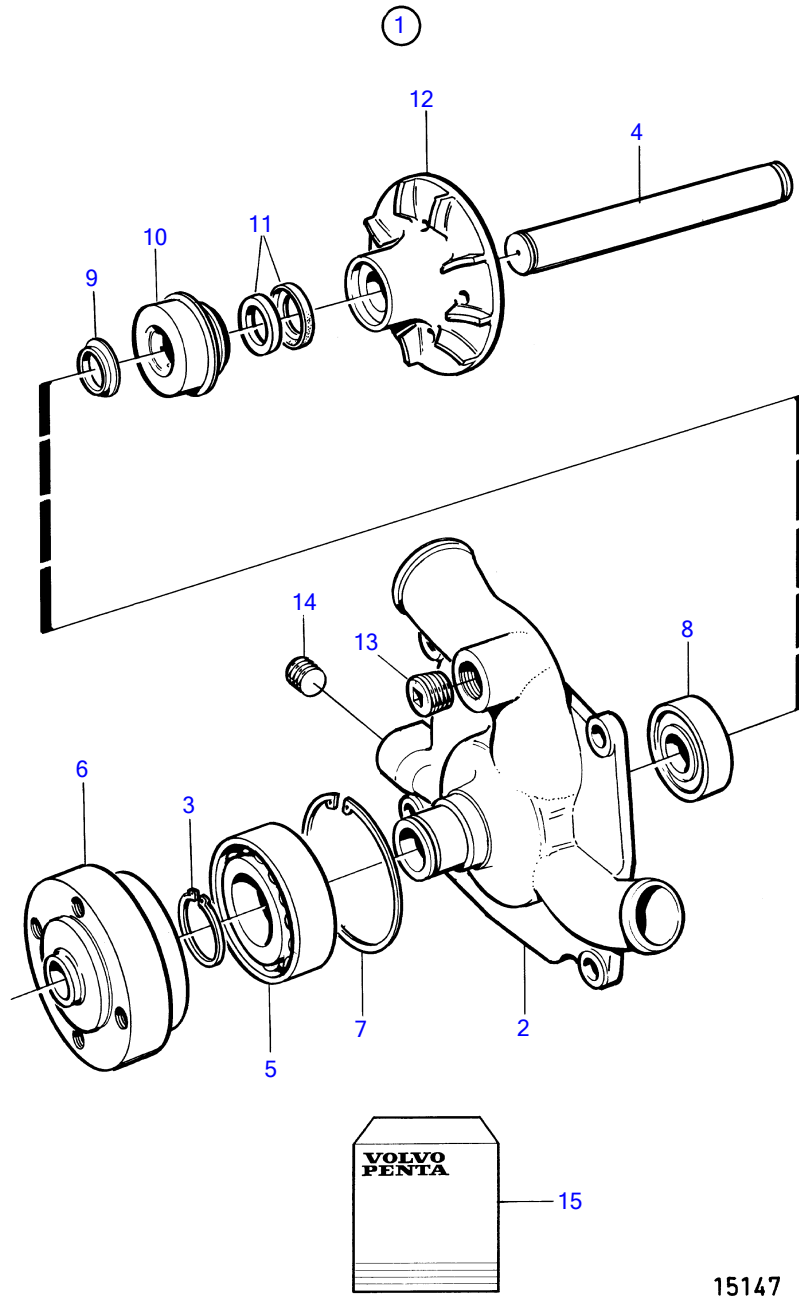

TAMD74A-A, TAMD74A-B, TAMD74C-A, TAMD74C-B, TAMD74L-A, TAMD74L-B, TAMD74P-A, TAMD74P-B

15147

TAMD74A-A, TAMD74A-B, TAMD74C-A, TAMD74C-B, TAMD74L-A, TAMD74L-B, TAMD74P-A, TAMD74P-B

REF	PART NO.	QTY	DESCRIPTION	NOTES
1	3836405	1	Water pump	
	3803915	1	Coolant pump, exch	
2		1	• Water pump	
3	914462	1	• Snap ring	Included in overhaul kit.
4		1	• Shaft	Included in overhaul kit.
5	181538	1	• Ball bearing	Included in overhaul kit.
6	866189	1	• Hub	
7	914533	1	• Snap ring	Included in overhaul kit.
8	1660609	1	• Ball bearing	Included in overhaul kit.
	1676432	1	• Sealing ring	Included in overhaul kit.
12		1	• Impeller	Included in overhaul kit.
13	479977	1	• Plug	
15	876840	1	Overhaul kit	See group 99