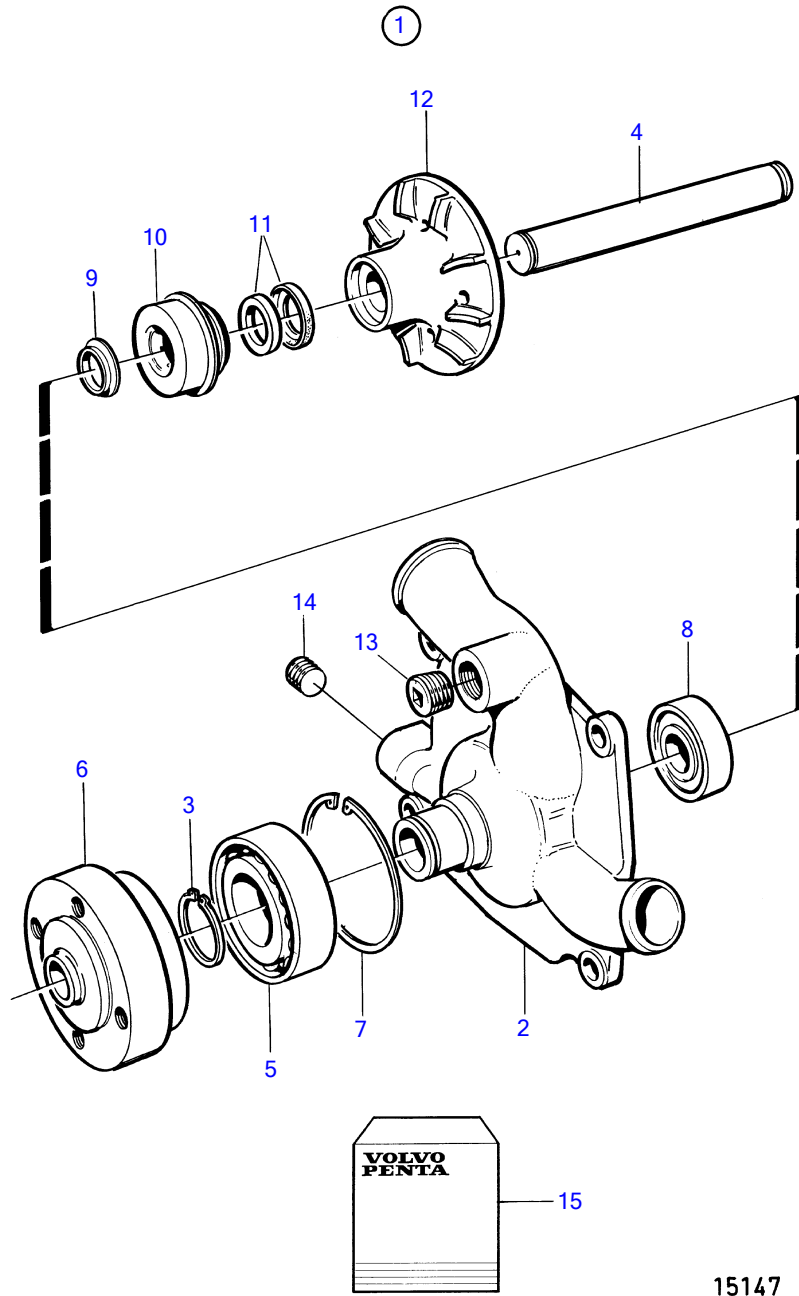

TAMD74A-A, TAMD74A-B, TAMD74C-A, TAMD74C-B, TAMD74L-A, TAMD74L-B, TAMD74P-A, TAMD74P-B

15147

TAMD74A-A, TAMD74A-B, TAMD74C-A, TAMD74C-B, TAMD74L-A, TAMD74L-B, TAMD74P-A, TAMD74P-B

REF	PART NO.	QTY	DESCRIPTION	NOTES
1	3826153	1	Water pump	Repl by 3836405
2		1	• Housing	
3	914462	1	• Snap ring	Included in overhaul kit.
4		1	• Shaft	Included in overhaul kit.
5	181538	1	• Ball bearing	Included in overhaul kit.
6	866189	1	• Hub	
7	914533	1	• Snap ring	Included in overhaul kit.
8	1660609	1	• Ball bearing	Included in overhaul kit.
	1676432	1	• Sealing ring	Included in overhaul kit.
9		1	• Deflector	
10	1676432	1	• Sealing ring	
11		1	• Wear ring	
12		1	• Impeller	Included in overhaul kit.
13	479977	1	• Plug	
14	968145	1	• Plug	
15	876840	1	Overhaul kit	See group 99