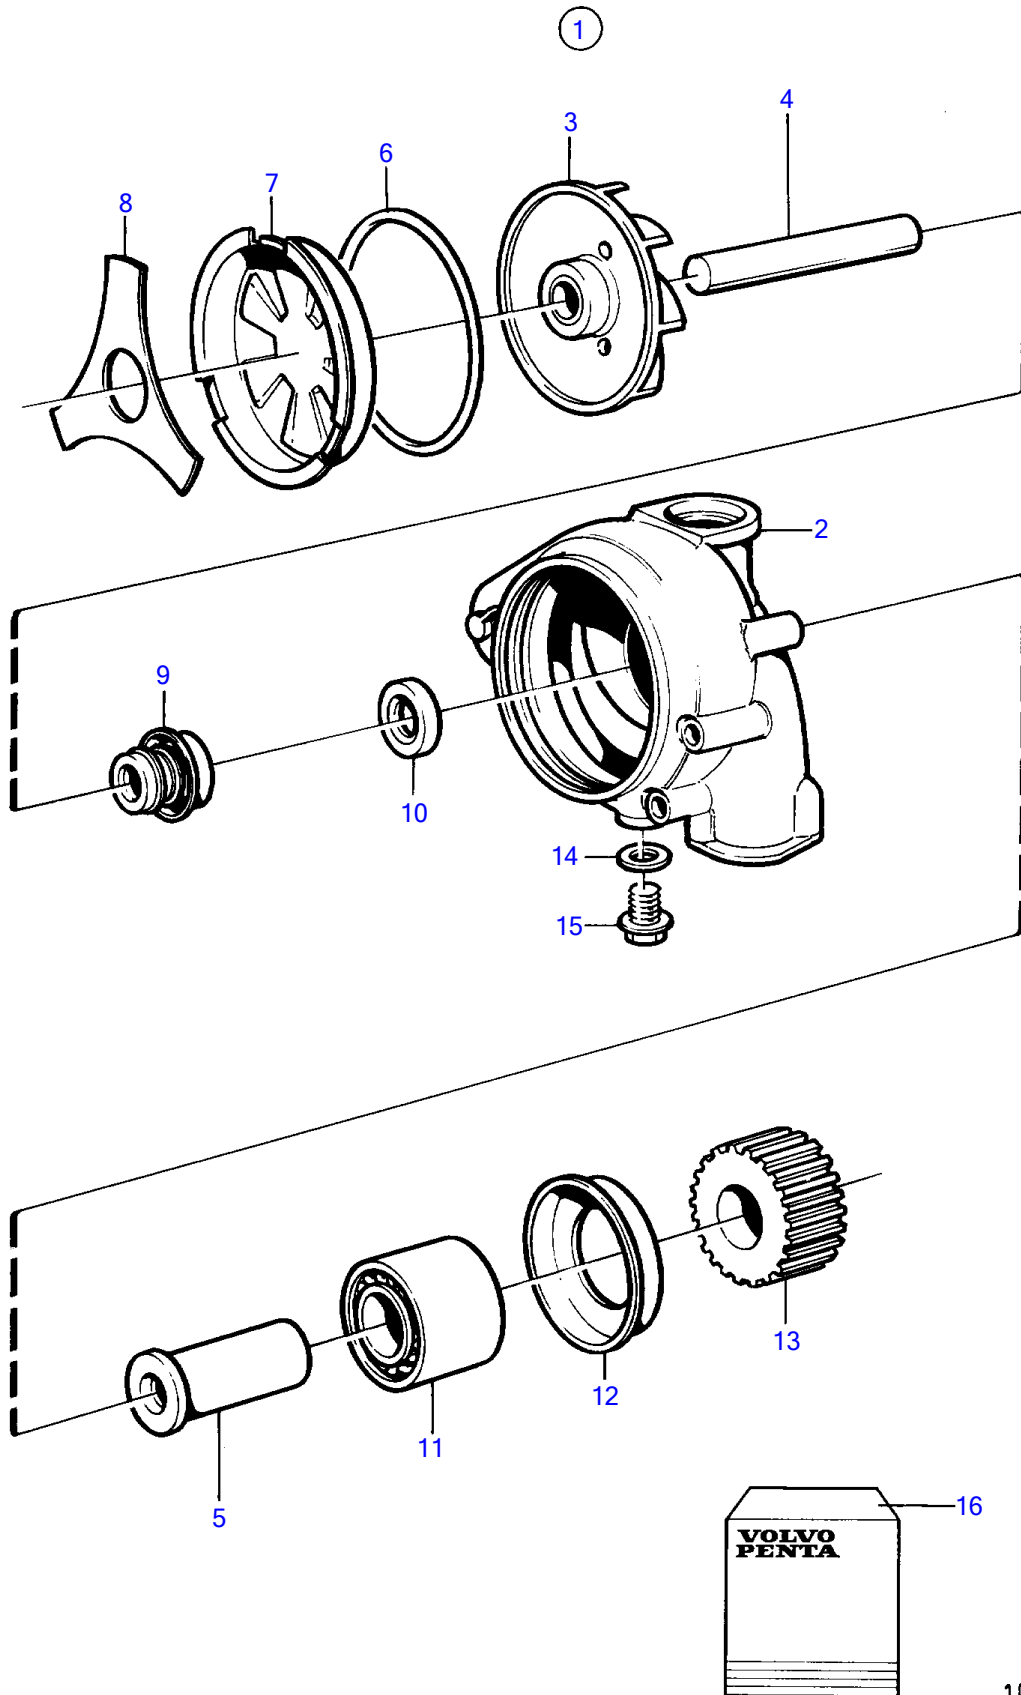

TAMD74A-A

15401

TAMD74A-A

REF	PART NO.	QTY	DESCRIPTION	NOTES
1	3183908	1	Coolant pump	Repl by 20575653
2		1	• Housing	
3	3183683	1	• Impeller	
4	468249	1	• Shaft	
5	421549	1	• Shaft	
6	471497	1	• O-ring	
7	3183650	1	• Cover	
8	471495	1	• Lock spring	
9	1676432	1	• Sealing ring	
10	958811	1	• Sealing ring	
11	471499	1	• Ball bearing	
12	471493	1	• Lock ring	
13	471501	1	• Gear	
14	11992	1	• Gasket	
15	947107	1	• Flange screw	
16	85107763	1	Water pump kit	See group 99, (276942)