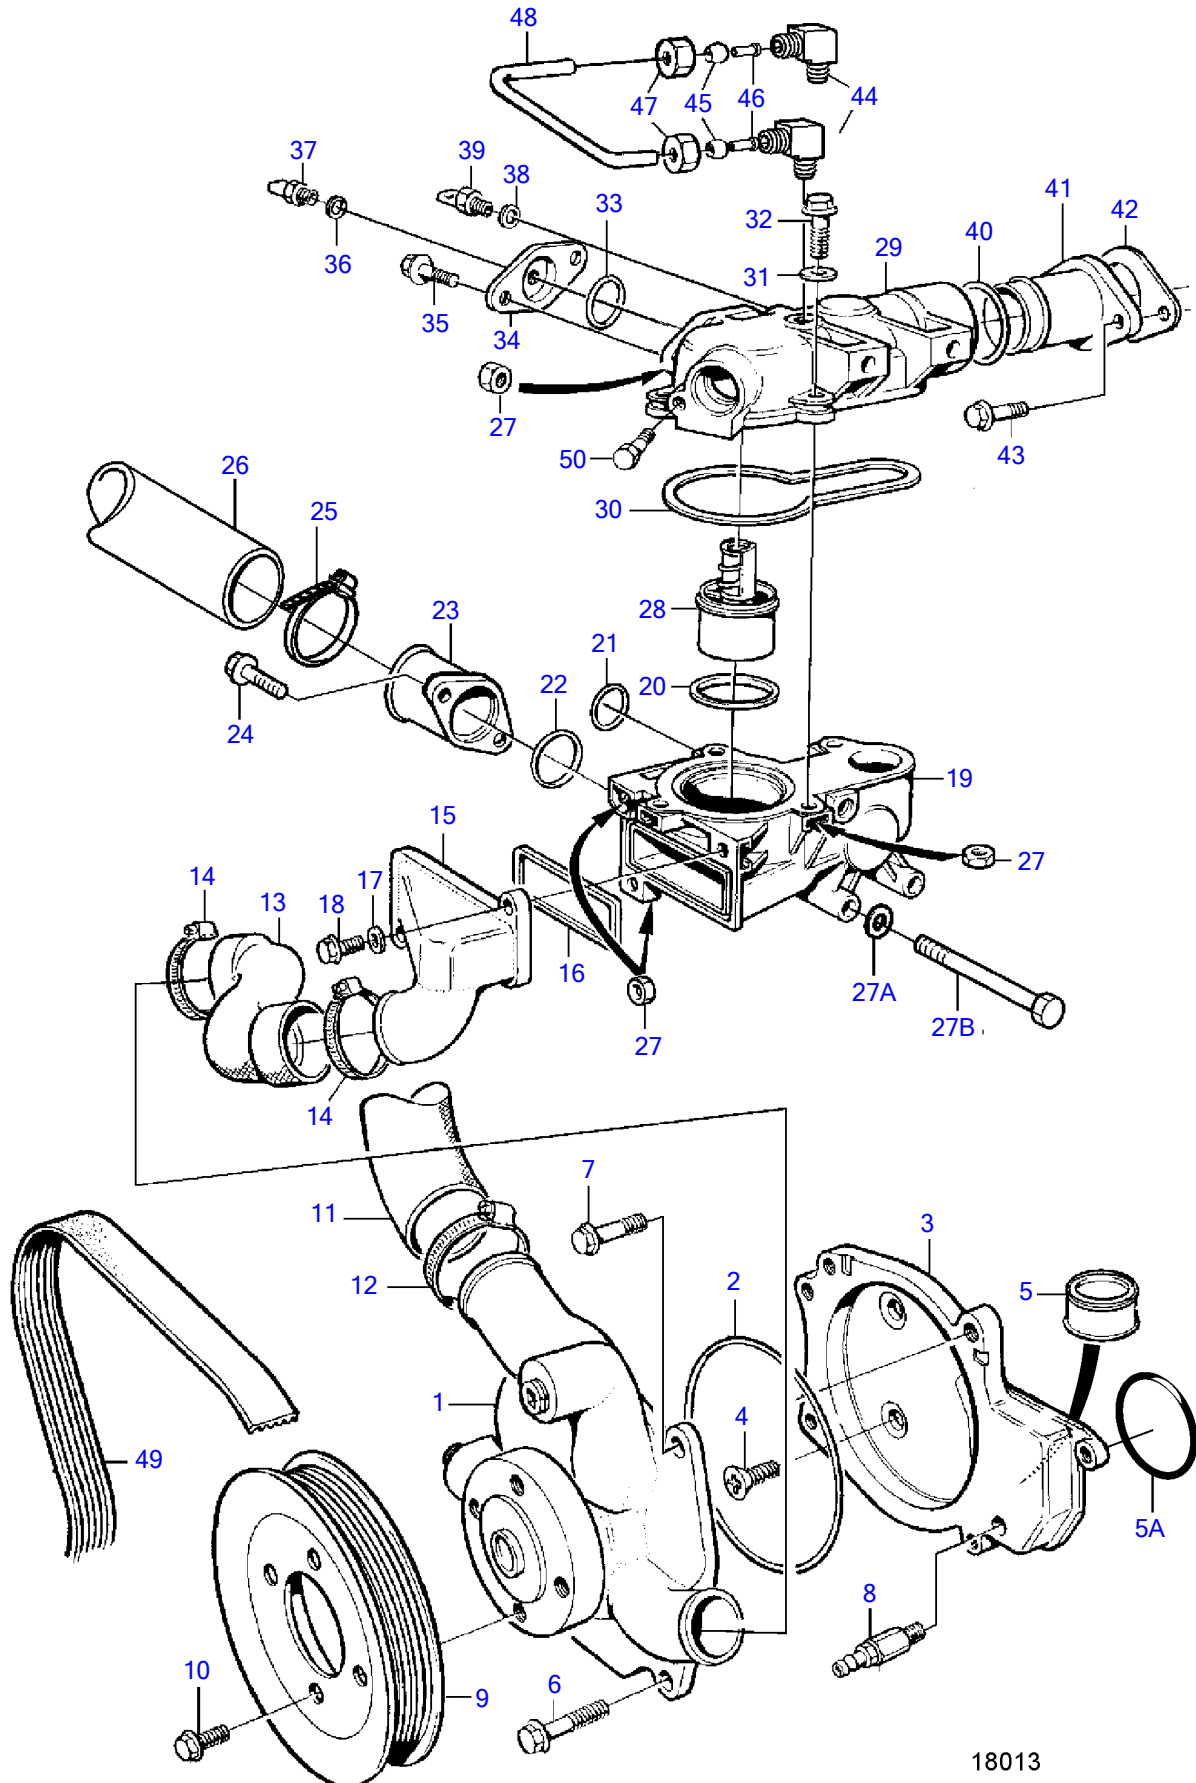

TAMD74A-A, TAMD74A-B, TAMD74C-A, TAMD74C-B, TAMD74L-A, TAMD74L-B, TAMD74P-A, TAMD74P-B, TAMD75P-A

18013

TAMD74A-A, TAMD74A-B, TAMD74C-A, TAMD74C-B, TAMD74L-A, TAMD74L-B, TAMD74P-A, TAMD74P-B, TAMD75P-A

REF	PART NO.	QTY	DESCRIPTION	SEE SEC.	NOTES
1	3826153	1	Water pump		Repl by 3836405
			.		
			.	5274	
	3836405	1	Water pump		
	3803915	1	Coolant pump, exch		
			.		
			.	5274	
2	975691	1	O-ring		
3	3829027	1	Plate		(3826294)
4	866533	2	Lock screw		
5	1161231	X	Sealant		
5A	925255	1	O-ring		
6	965216	1	Flange screw		
7	945444	4	Flange screw		
8	966871	1	Shut-off cock		
9	866186	1	Pulley		
10	946440	4	Flange screw		
11	3830674	1	Hose		Heat exchanger-water pump.
12	961672	2	Hose clamp		
13	3826313	1	Hose		
14	961671	2	Hose clamp		(961670)
15	866213	1	Connection pipe		
16	471816	1	Sealing ring		
17	941907	2	Spring washer		
18	945444	2	Flange screw		
19	876628	1	Thermostat housing		
20	1544710	1	Sealing ring		
21	477059	1	O-ring		
22	925092	1	O-ring		(975673)
23	3826304	1	Water pipe		
24	945444	2	Flange screw		
25	961672	2	Hose clamp		
26	3826314	1	Hose	4891	Thermostat housing-heat exchanger.
27	955782	10	Hexagon nut		
27A	941908	3	Spring washer		
27B	965189	3	Flange screw		
28	3839110	1	Thermostat		75°C
29	477905	1	Cover		
30	471788	1	Sealing ring		
31	941907	4	Spring washer		
32	946470	4	Flange screw		
33	949658	1	O-ring		
34	3825377	1	Flange		With hole for sender with M16 thread.
	3830530	1	Flange		With hole for sender with M18 thread.
35	945444	2	Flange screw		
36	11998	1	Gasket		
37		1	Ect sensor		See group 30
38	947624	1	Gasket		
39		1	Ect sensor		See group 30
40	469982	1	Sealing ring		
41	848165	1	Pipe		
42	848163	1	Gasket		
43	946544	2	Flange screw		
44	954385	2	Elbow nipple		
45	954364	2	Sleeve		
46	944717	2	Support sleeve		
47	954356	2	Fitting nut		
48	945460	X	Tube		Thermostat housing-heat exchanger., L=1110mm
49	3827273	1	V-ribbed belt		
50		1	Screw	4468	