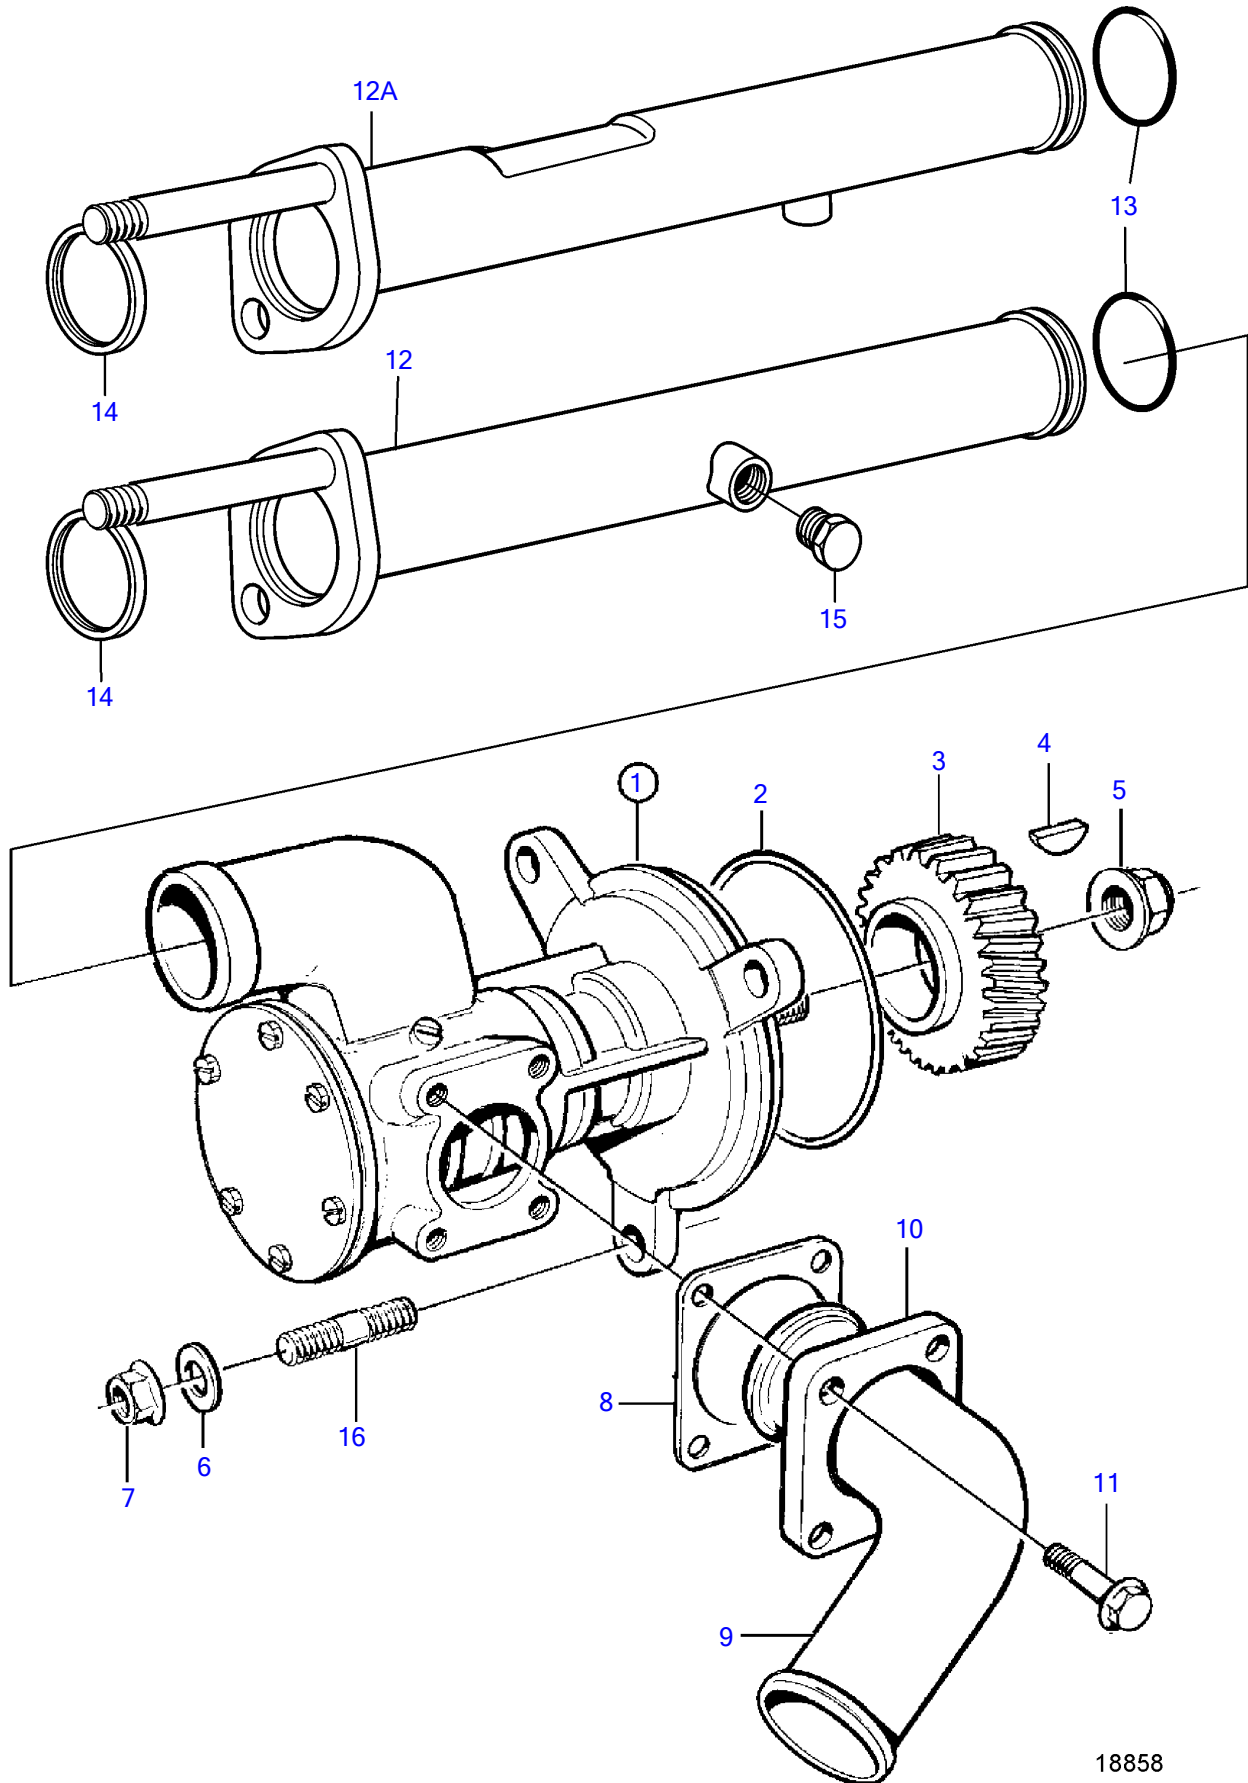

TAMD74C-A, TAMD74L-A, TAMD74P-A, TAMD74P-B, TAMD75P-A

18858

TAMD74C-A, TAMD74L-A, TAMD74P-A, TAMD74P-B, TAMD75P-A

REF	PART NO.	QTY	DESCRIPTION	SEE SEC.	NOTES
1	3826296	1	Sea water pump		Repl by sea water pump 3830699, gear 3830482 and flange lock nut 971099.
			.		
			.	3576	
			.		
			.	3576	
2	975610	1	O-ring		
3	423087	1	Gear		For 3826296
			• Bulletin 45-01	45-01-EN	Timing Gears, 71, 100, 121
4	942406	1	Woodruff key		
5	947855	1	Flange lock nut		
6	941911	3	Spring washer		
7	971073	3	Hexagon nut		
8	3888837	1	Gasket		(862592)
9	848596	1	Hose attachment		
10	842029	1	Flange		
11	946441	4	Flange screw		
12	3826297	1	Tube, charge air cooler	4473	
13	863231	1	Sealing ring		
14	864491	1	Gasket		
15	981749	1	Plug		
16	967951	3	Stud		

7740900-26-4474

18858

Upd:2011-09-22