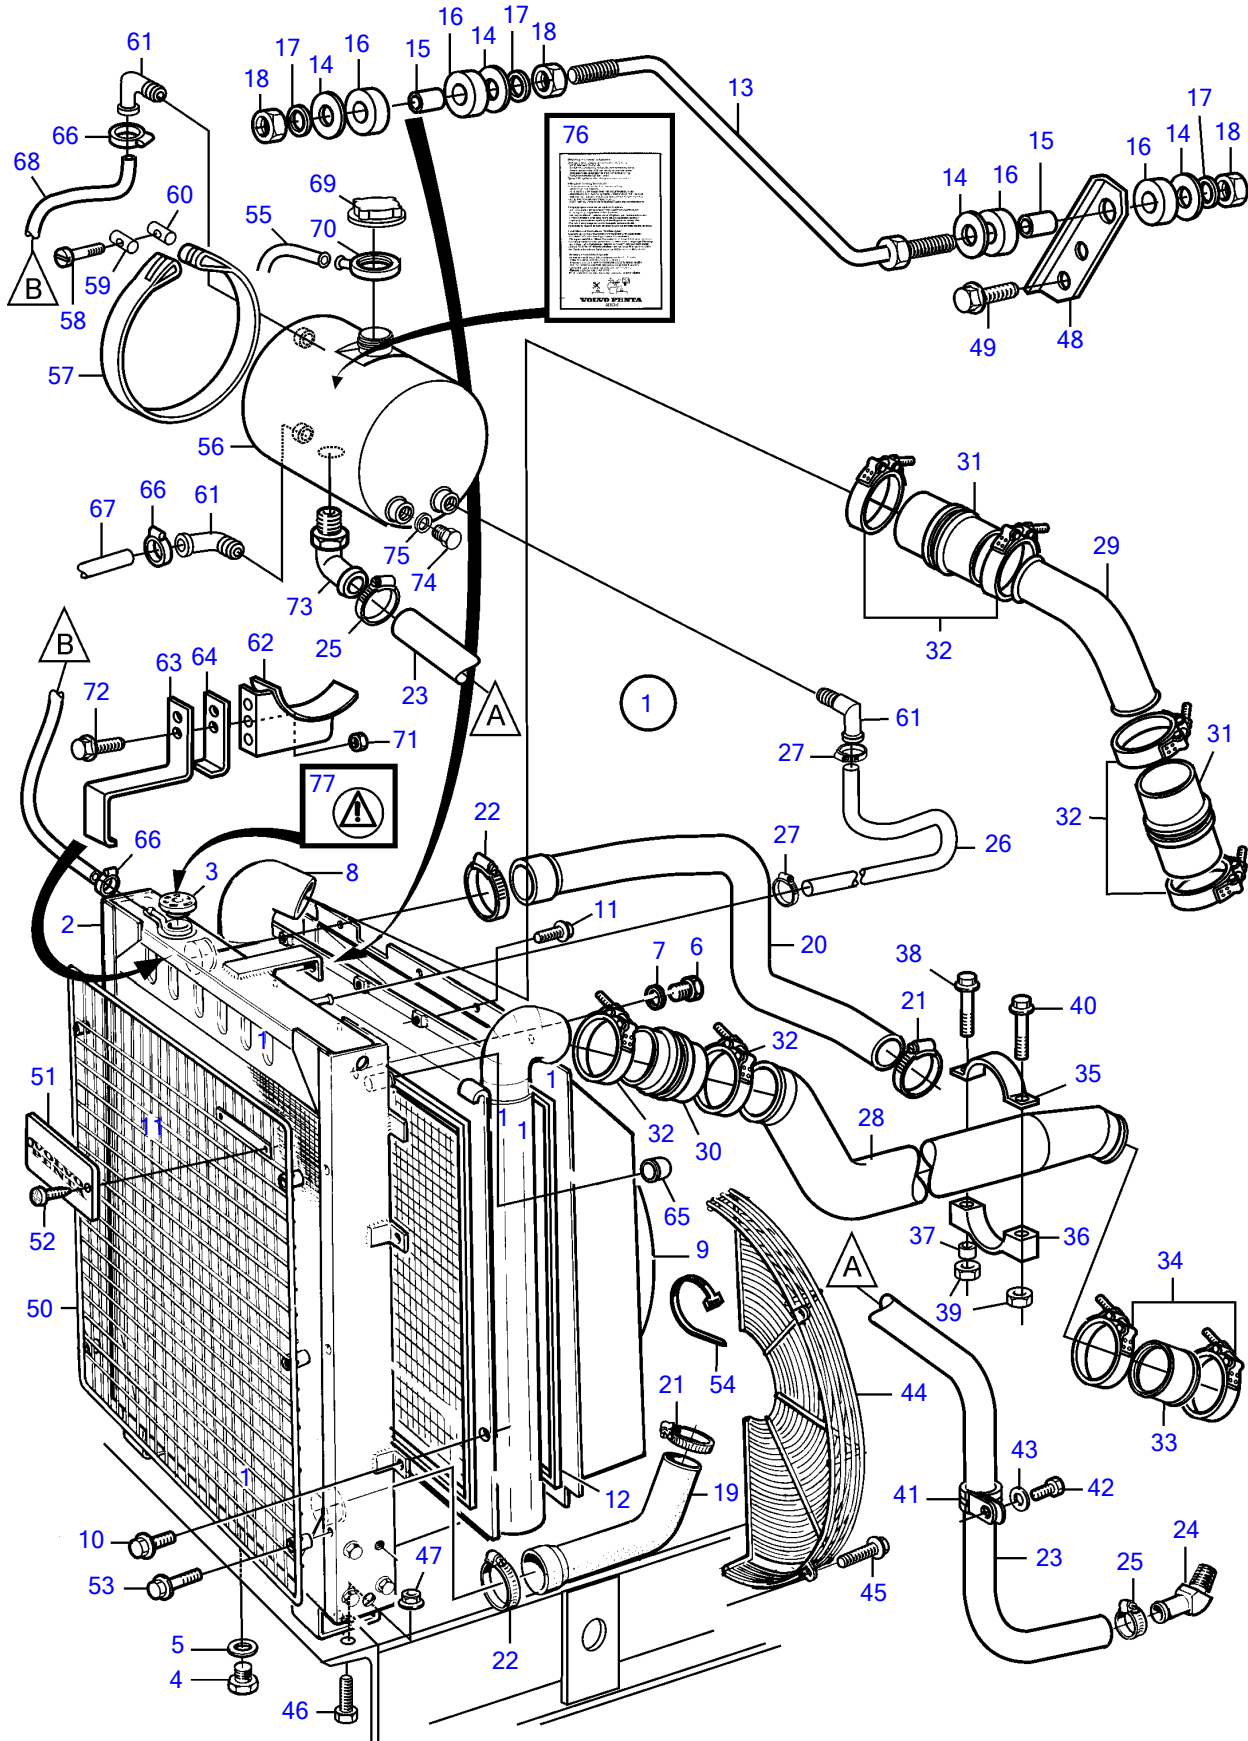

TAMD74A

23573

Upd:2011-09-22

23573

7740900-26-4978

TAMD74A

REF	PART NO.	QTY	DESCRIPTION	NOTES
1	3827045	1	Radiator	
2	866092	1	• Radiator	
3	866095	1	• • Pressure cap	
4	960630	1	• • Plug	
5	969011	1	• • Gasket	
6	947660	1	• • Plug	
7	11994	1	• • Gasket	
8	3827336	1	• Intercooler	
9	3827337	1	• Fan shroud	
10	946173	4	• Flange screw	
11	967949	8	• Flange screw	
12	3827816	X	• Sealing strip	L=5800mm
	3827817	X	• Sealing strip	L=1600mm
13	3827047	1	Stay	
14	191940	4	Washer	
15	252202	2	Bushing	
16	866857	4	Rubber bushing	
17	941912	3	Spring washer	
18	955793	3	Hexagon nut	
19	3827049	1	Radiator hose	
20	3827048	1	Radiator hose	
21	943479	2	Hose clamp	
22	943480	2	Hose clamp	
23	944386	X	Rubber hose	L=1150mm
24	942649	1	Elbow nipple	
25	943475	2	Hose clamp	
26	943366	1	Rubber hose, air venting	
27	943470	2	Hose clamp	
28	3827033	1	Charge air pipe	
29	3827035	1	Charge air pipe	
30	865127	1	Charge air hose	
31	865127	2	Charge air hose	(865128)
32	865575	6	Hose clamp	
33	866689	1	Hose	
34	1544731	2	Hose clamp	
35	1674206	2	Half clamp	When mounting of 4ea cab 1674206 use 2ea spacer sleeve 847240.
36	865317	2	Anchorage	
37	847240	2	Spacer sleeve	When mounting of 4ea cab 1674206 use 2ea spacer sleeve 847240., L=23mm
38	948217	2	Flange screw	
39	948645	2	Flange lock nut	
40	945444	2	Flange screw	
41	952637	1	Clamp	
42	972603	1	6 point socket screw	
43	960138	1	Washer	
44	3825616	2	Fan guard	
45	966807	12	Flange screw	L=16mm
46	946817	4	Flange screw	
47	971099	4	Flange lock nut	
48	866109	1	Attaching plate	
49	946440	2	Flange screw	
50	865159	1	Radiator protector	
51	846118	1	Emblem	
52	941651	2	Cross recessed sunk	
53	947760	6	Flange screw	
54	948211	8	Cable tie	
55	192618	X	Hose	L=2300mm
56	3827367	1	Expansion tank	
57	339958	2	Tensioning band	
58	31406	2	Hexagon screw	
59	31405	2	Pin	
60	31404	2	Clevis pin	
61	479953	3	Elbow nipple	
62	3826803	2	Bracket	

7740900-26-4978

23573

Upd:2011-09-22

TAMD74A, TAMD74A-A, TAMD74A-B, TAMD74C-A, TAMD74C-B, TAMD74L-A, TAMD74L-B, TAMD74P-A, TAMD74P-B, TAMD75P-A