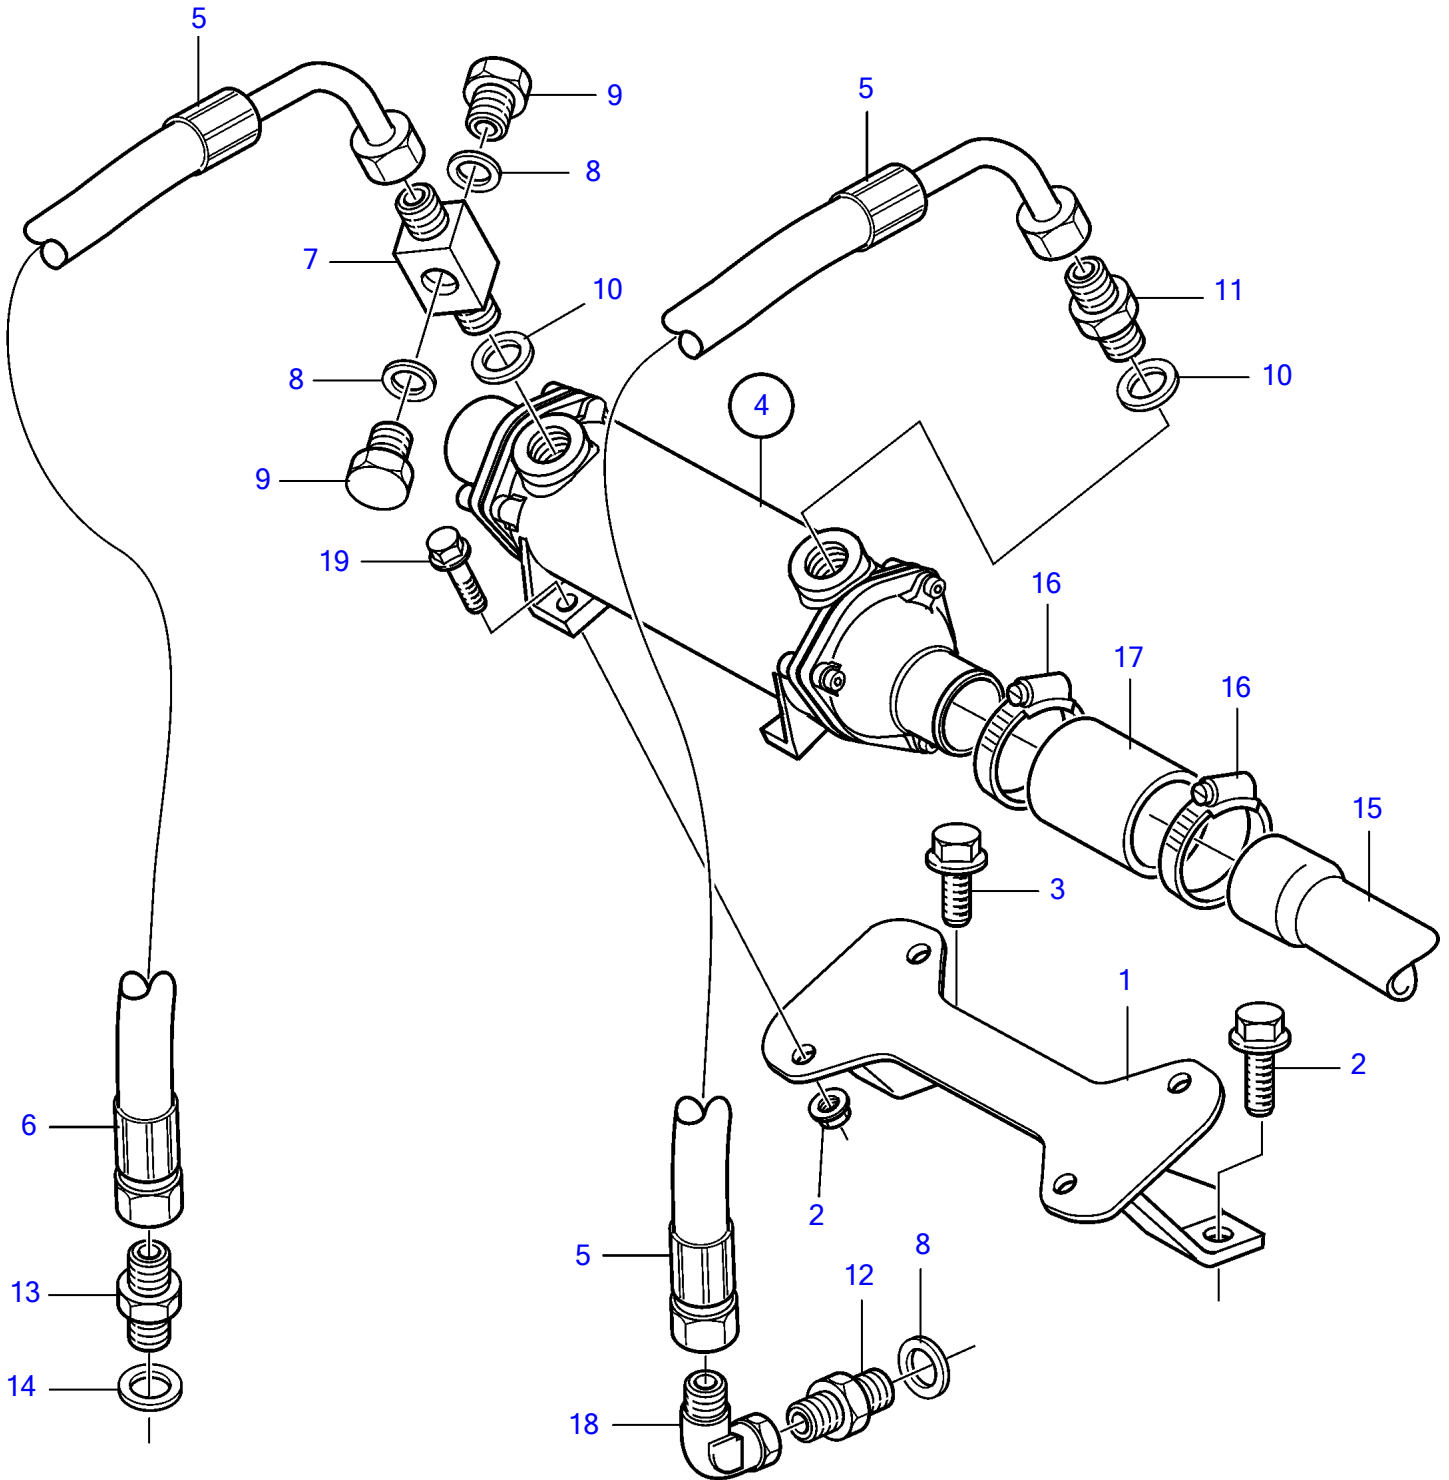

TAMD74A-A, TAMD74A-B, TAMD74C-A, TAMD74C-B, TAMD74L-A, TAMD74L-B, TAMD74P-A, TAMD74P-B, TAMD75P-A

23609

TAMD74A-A, TAMD74A-B, TAMD74C-A, TAMD74C-B, TAMD74L-A, TAMD74L-B, TAMD74P-A, TAMD74P-B, TAMD75P-A

REF	PART NO.	QTY	DESCRIPTION	SEE SEC.	NOTES
1	3827383	1	Bracket		
2	946502	1	Flange screw		L=20mm
3	946817	1	Flange screw		
4	3830503	1	Oil cooler		Classifiable
			.		
			.	4054	
5	3588801	1	Hose		L=570mm
6	948645	1	Flange lock nut		
7	3588294	2	Nipple		
8	976931	2	Gasket		
9	960632	2	Plug		(944252)
10	977937	2	Gasket		
11	984670	2	Nipple		
12	984669	1	Nipple		
13	984667	1	Nipple		
14	11996	1	Gasket		
15		1	cool. water pipe		Earlier production version hose 3827386
16	961672	2	Hose clamp		
17	943371	1	Rubber hose		L=80mm
18	946369	1	Elbow nipple		
19	946671	4	Flange screw		