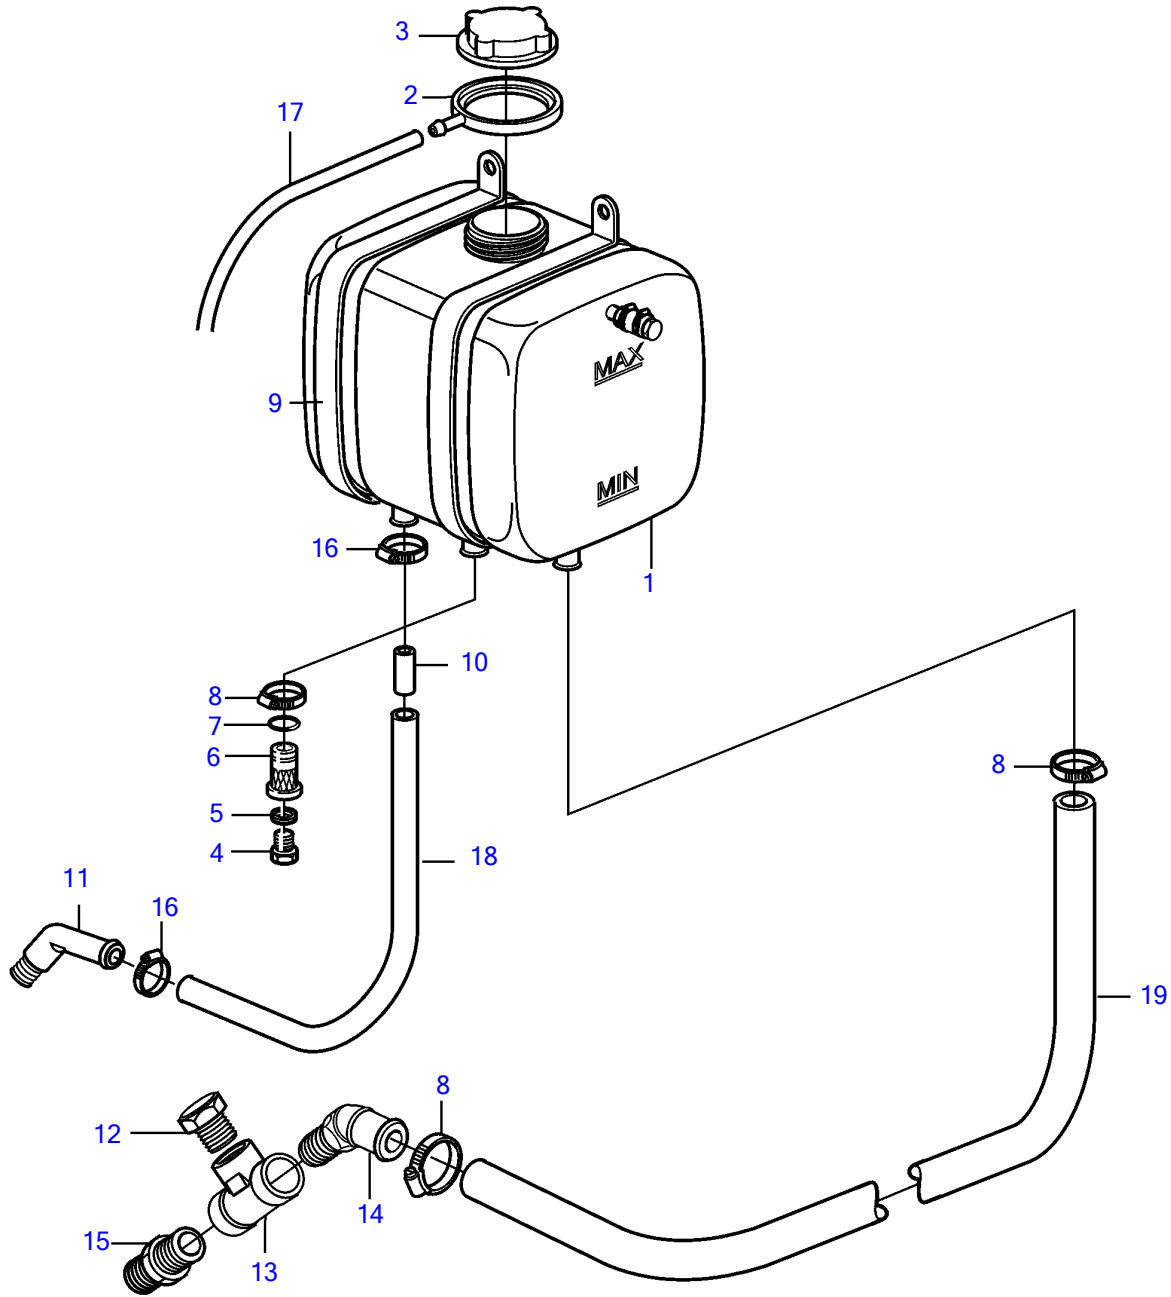

TAMD74A-A, TAMD74A-B

TAMD74A-A, TAMD74A-B

REF	PART NO.	QTY	DESCRIPTION	NOTES
1	11110208	1	Expansion tank	(4804536)
2	3828863	1	Rubber collar	
3	1674083	1	Pressure cap	75kPa
4	947660	1	Plug	
5	11994	1	Gasket	
6	11031743	1	Nipple	
7	960164	1	O-ring	
8	961667	3	Hose clamp	
9	(3829850)	2	Mounting strap	Obsolete part
10	11033572	1	Reduction nipple	
11	479953	2	Elbow nipple	
12	479956	1	Plug	(192154)
13	3830969	1	T-nipple	
14	828693	1	Hose attachment	
15	16452	1	Double nipple	(3830970)
16	961664	2	Hose clamp	
17	192618	X	Hose	
18	943367	X	Rubber hose	
19	944386	X	Rubber hose	