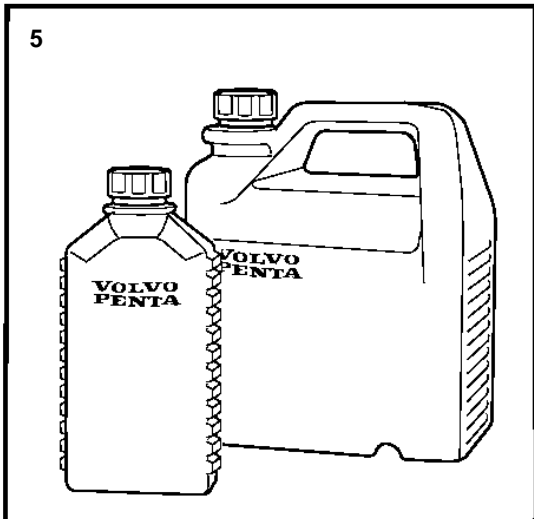

## COMMON

REF	PART NO.	DESCRIPTION	NOTES
1	1141561	Primer, drive unit	BLUE-GREY,0,5L. Two-can coating.
	1141562	Primer, drive unit	BLUE-GREY, 0,4L SPRAY
	1141593	Primer, drive unit	GREY, 0,3L SPRAY
	1141560	Paint, drive unit	WHITE, 0,4L
	1141567	Paint, drive unit	BLUE-GREY, 0,4L SPRAY
	1141575	Paint, drive unit	GREY, 0,4L SPRAY
		Paint, drive unit	GREY, 0,5L. Two-can coating.
	1141568	Paint, drive unit	BLACK, 0,4L SPRAY
	3851219	Paint, drive unit	SX, 0,4L SPRAY
	3851220	Paint, drive unit	DPX, 0,4L SPRAY
	1141594	Paint, anti-fouling	GREY, 0,5L SPRAY
		Paint, anti-fouling	GREY, 0,5L SPRAY. For scandinavia only.
	827501	Paint, engine	RED, 0,4L SPRAY
	1141564	Paint, engine	RED, 1L
	1141566	Paint, engine	GREEN, 0,4L SPRAY
	837124	Paint, engine	GREEN, 1L
	1141609	Paint, engine	GREEN, 1L FOR INDUSTRY ENGINES
	3851221	Paint, engine	DK CHARCOAL, 0,4L SPRAY
	827502	Clear enamel, engine	0,4 L SPRAY
2	1141630	Oil, gas engines	SAE 20W/50SG, 1L
	1141631	Oil, gas engines	SAE 20W/50SG, 4L
	1141632	Oil, gas engines	SAE 20W/50SG, 20L
	1141633	Oil, gas engines	SAE 20W/50SG, 208L
	1141626	Oil, diesel engines	SAE 15W/40VDS-2, 1L
	1141627	Oil, diesel engines	SAE 15W/40VDS-2, 4L
	1141628	Oil, diesel engines	SAE 15W/40VDS-2, 20L
	1141629	Oil, diesel engines	SAE 15W/40VDS-2, 208L
3	1141637	Oil, transmission	GL5 MINERAL, 1L. For drive units and reverse gears.
	1141638	Oil, transmission	SAE 75W/90 MINERAL, 5L
	1141639	Oil, transmission	SAE 75W/90 MINERAL, 20L
	1141634	Oil, transmission	GL5 SYNTHETIC, 1L. For drive units and reverse gears.
	1141635	Oil, transmission	SAE 90 SYNTHETIC, 5L
	1141636	Oil, transmission	SAE 90 SYNTHETIC, 20L
	1141641	Oil, air compressor	0,25L FOR D42
	1141641	Oil, hydraulic pump	1L
	1141642	Conservation oil	1L
	1161398	Universal oil	0,2 L SPRAY
		Anti-rust agent	0,5L
4	828250	Grease	25g
	1141644	Grease, propeller shaft	500g
5	1141645	Coolant	1L, TYPE 90
	1141646	Coolant	4L, TYPE 90
	1141647	Coolant	200L, TYPE 90
6	840879	Sealant, gasket	25g
	841261	Sealant, gasket	RED, 85g
	1161099	Sealant, gasket	0,125L
	1161277	Sealant, silicon	BLACK, 20g
	1161231	Sealant, silicon	BLACK,0,31L
	1141570	Sealant, drive unit	WHITE, 60g
	591247	Sealant, graphite	1kg