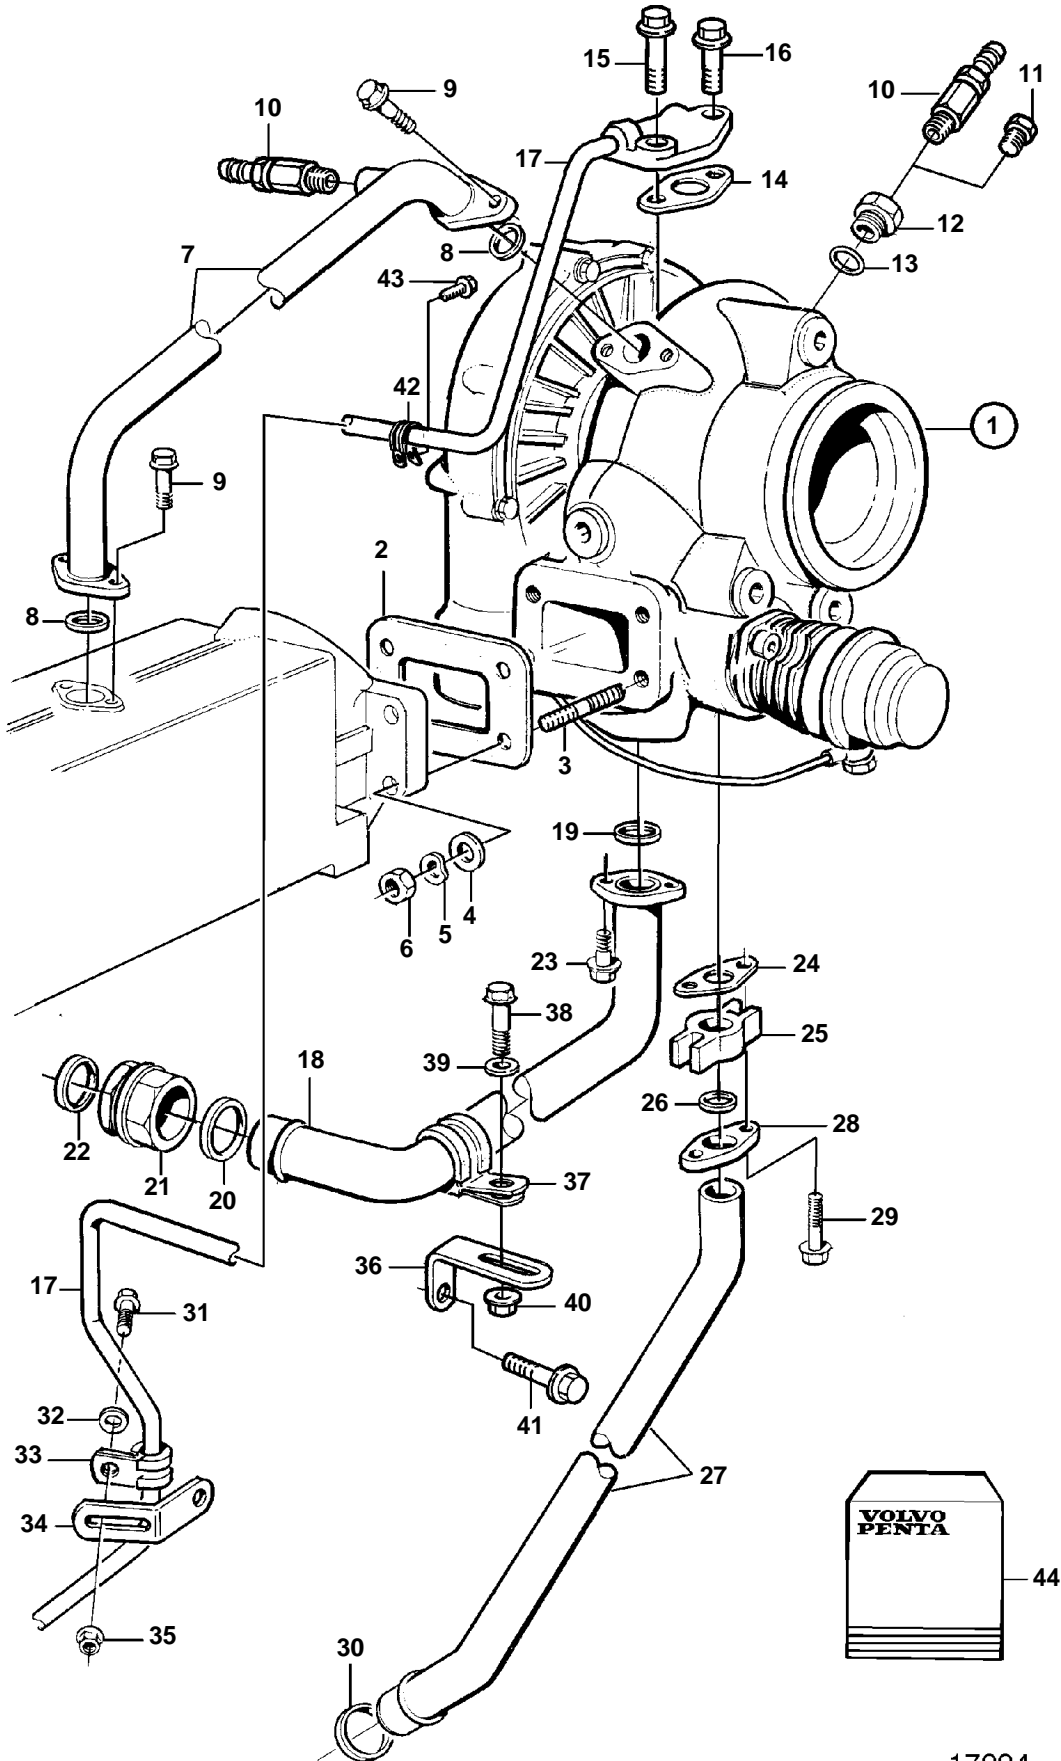

TAMD72P-A

17024

**TAMD72P-A**

REF	PART NO.	QTY	DESCRIPTION	SEE SEC.	NOTES
1	3825414	1	Turbocharger		SN-XXXXXXXXXX/90289
				3518	
	3826914	1	Turbocharger		SNXXXXXXXXXX/90290- SN-XXXXXXXXXX/98201
				3518	
	3827914	1	Turbocharger		SNXXXXXXXXXX/98202-
				3518	
2	421324	1	Gasket		Included in gasket kit.
3	479972	4	Stud		
4	955895	4	Washer		
5	942336	4	Spring washer		
6	940183	4	Nut		
7	847837	1	Coolant pipe		REPL BY 866978
	866978	1	Coolant pipe		Drain cock 949918 moved to pipe 866978.
8	831622	2	Gasket		Included in gasket kit.
9	946544	4	Flange screw		
10	949918	1	Drain cock		Drain cock 949918 moved to pipe 866978.
11	861551	1	Plug		ALT
12	862173	1	Nipple		
13	947627	1	Gasket		
14	420641	1	Gasket		Included in gasket kit.
15	946671	1	Flange screw		M8x30mm
16	945444	1	Flange screw		M8x25mm
17	847833	1	Tube		
18	848267	1	Coolant pipe		
19	831622	1	Gasket		Included in gasket kit.
20	471626	1	Sealing ring		Included in gasket kit.
21	848565	1	Nipple		
22	469328	1	Gasket		
23	946544	2	Flange screw		
24	470993	1	Gasket		Included in gasket kit.
25	8148729	1	Connector		(469542)
26	469601	1	Sealing ring		Included in gasket kit.
27	847835	1	Oil return pipe		
28	469543	1	Flange		
29	947760	2	Flange screw		
30	471626	1	Sealing ring		Included in gasket kit.
31	946544	1	Flange screw		
32	960139	1	Washer		
33	952627	1	Clamp		
34	965571	1	Bracket		
35	945407	1	Flange nut		
36	866111	1	Bracket		
37	952632	1	Clamp		
38	946544	1	Flange screw		
39	955892	1	Washer		
40	949278	1	Lock nut		
41	946173	1	Flange screw		
42	978869	1	Clamp		
43	947107	1	Flange screw		
44	876955	1	Gasket kit		