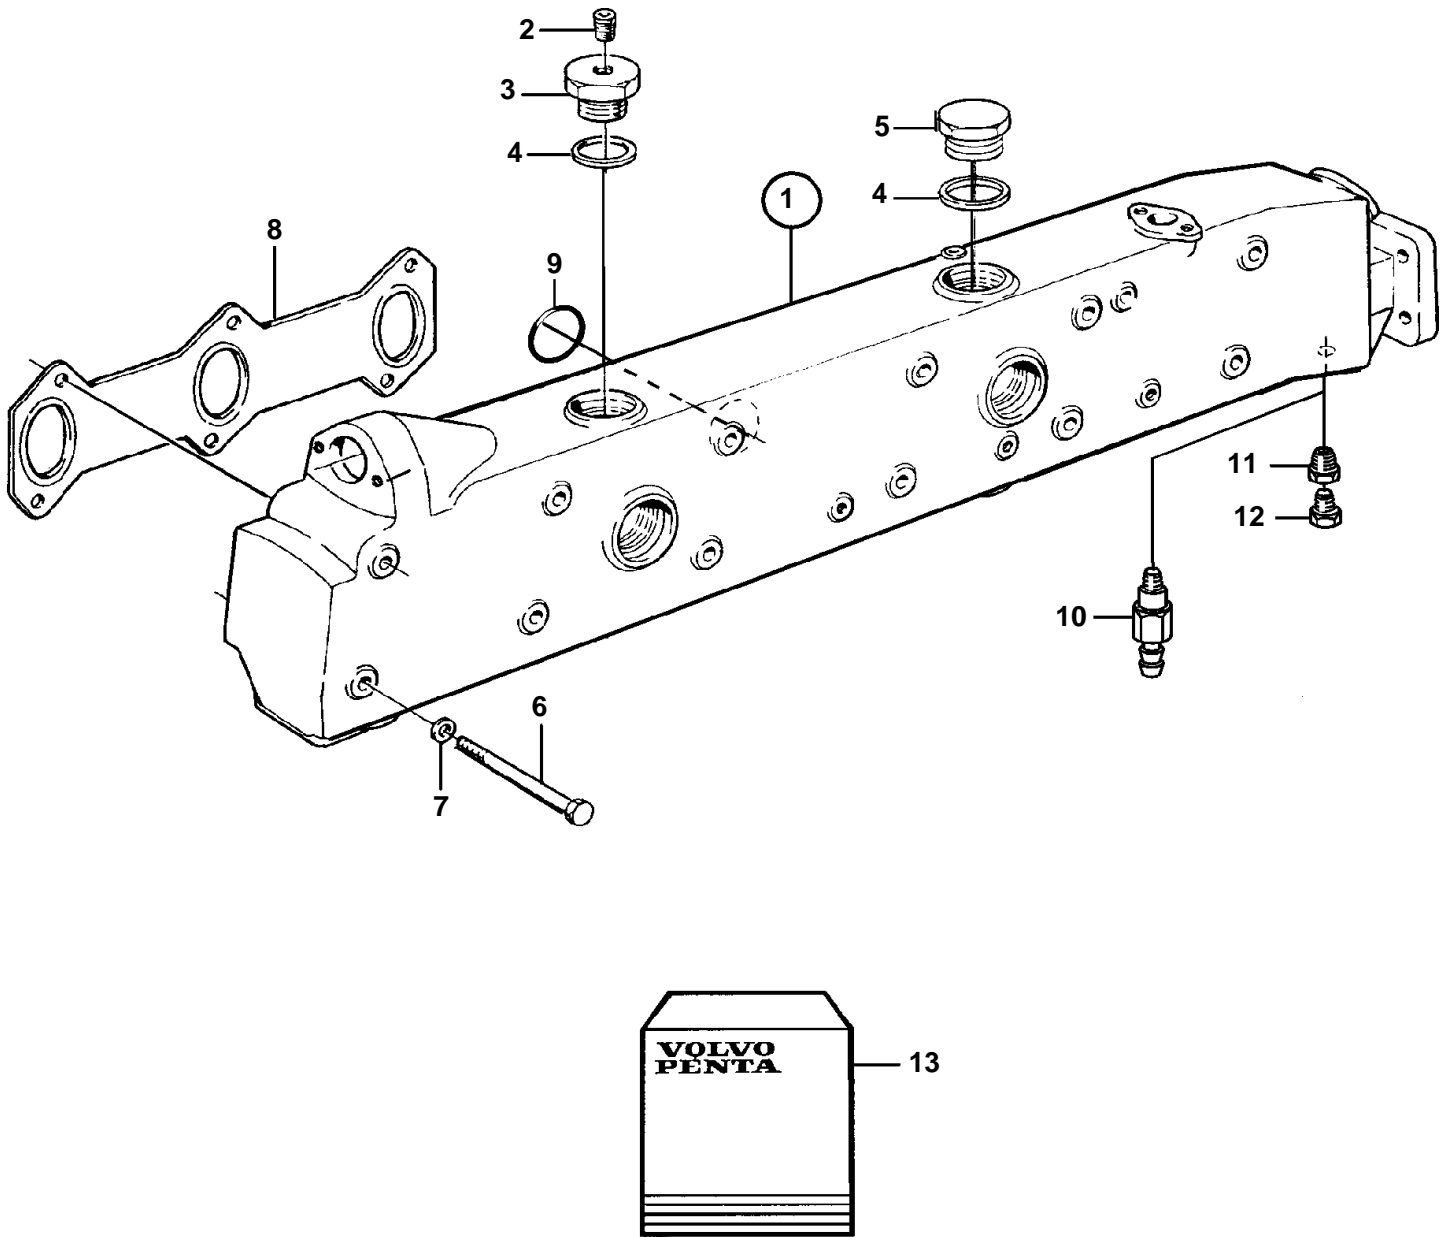

TAMD72WJ-A

TAMD72WJ-A

REF	PART NO.	QTY	DESCRIPTION	NOTES
1	3827480	1	Exhaust pipe	(866570)
2	479977	1	· Plug	
3	821335	2	· Plug	
4	469328	11	· Gasket	
5	467367	9	· Plug	
6	970961	12	Screw	L=110mm
7	941908	12	Spring washer	
8	847778	2	Gasket	Included in gasket kit.
9	477059	1	O-ring	Included in gasket kit.
10	949918	1	Drain cock	
11	479954	1	Nipple	ALT
12	861551	1	Plug	ALT
13	876625	1	Gasket kit	SEE GROUP 99