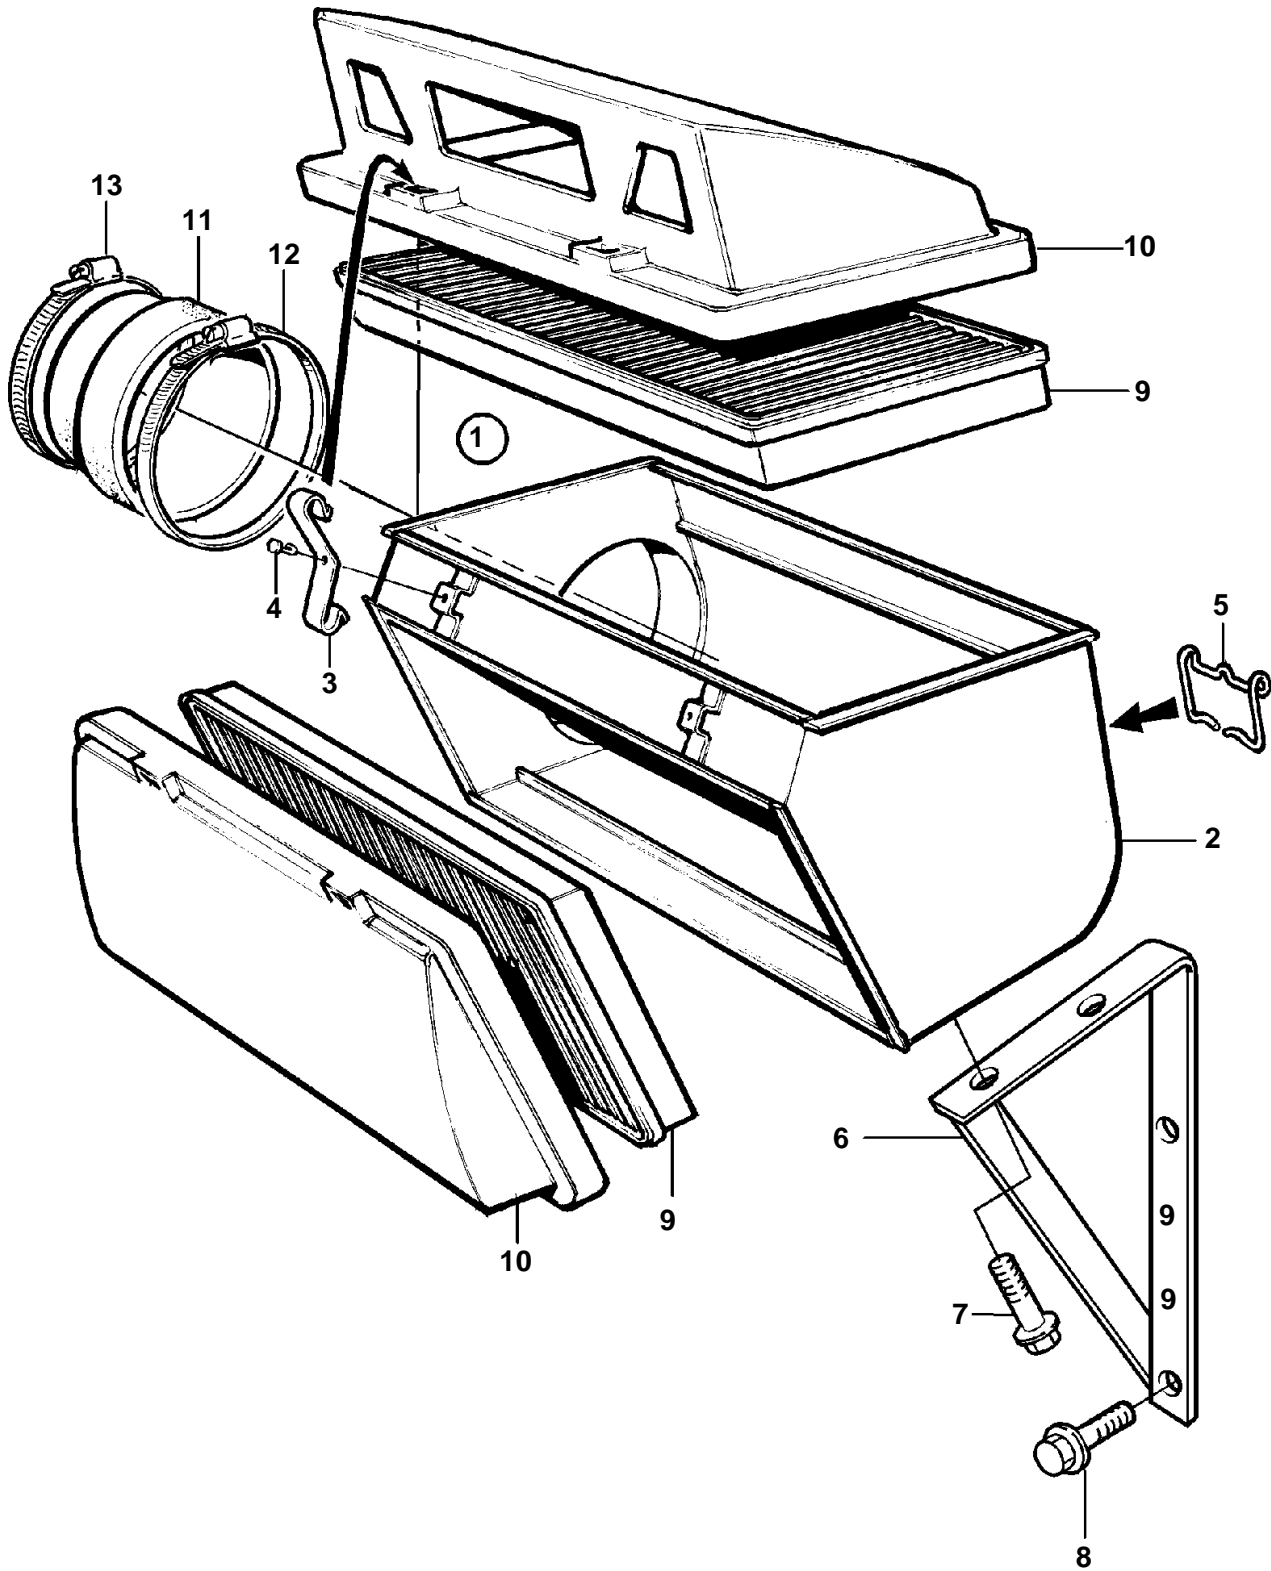

TAMD72WJ-A

TAMD72WJ-A

REF	PART NO.	QTY	DESCRIPTION	NOTES
1	876299	1	Filter housing	
2		1	· Air filter	
3	848620	6	· Clamp	
4	1308917	2	· Rivet	
5	673792	4	· Lock	
6	865335	1	Bracket	(865374)
7	946440	2	Flange screw	L=16mm
8	945444	2	Flange screw	L=25mm
9	876185	2	Insert	
10	842615	2	Cover	
11	843409	1	Fitting	
12	943484	1	Hose clamp	
13	853012	1	Hose clamp	