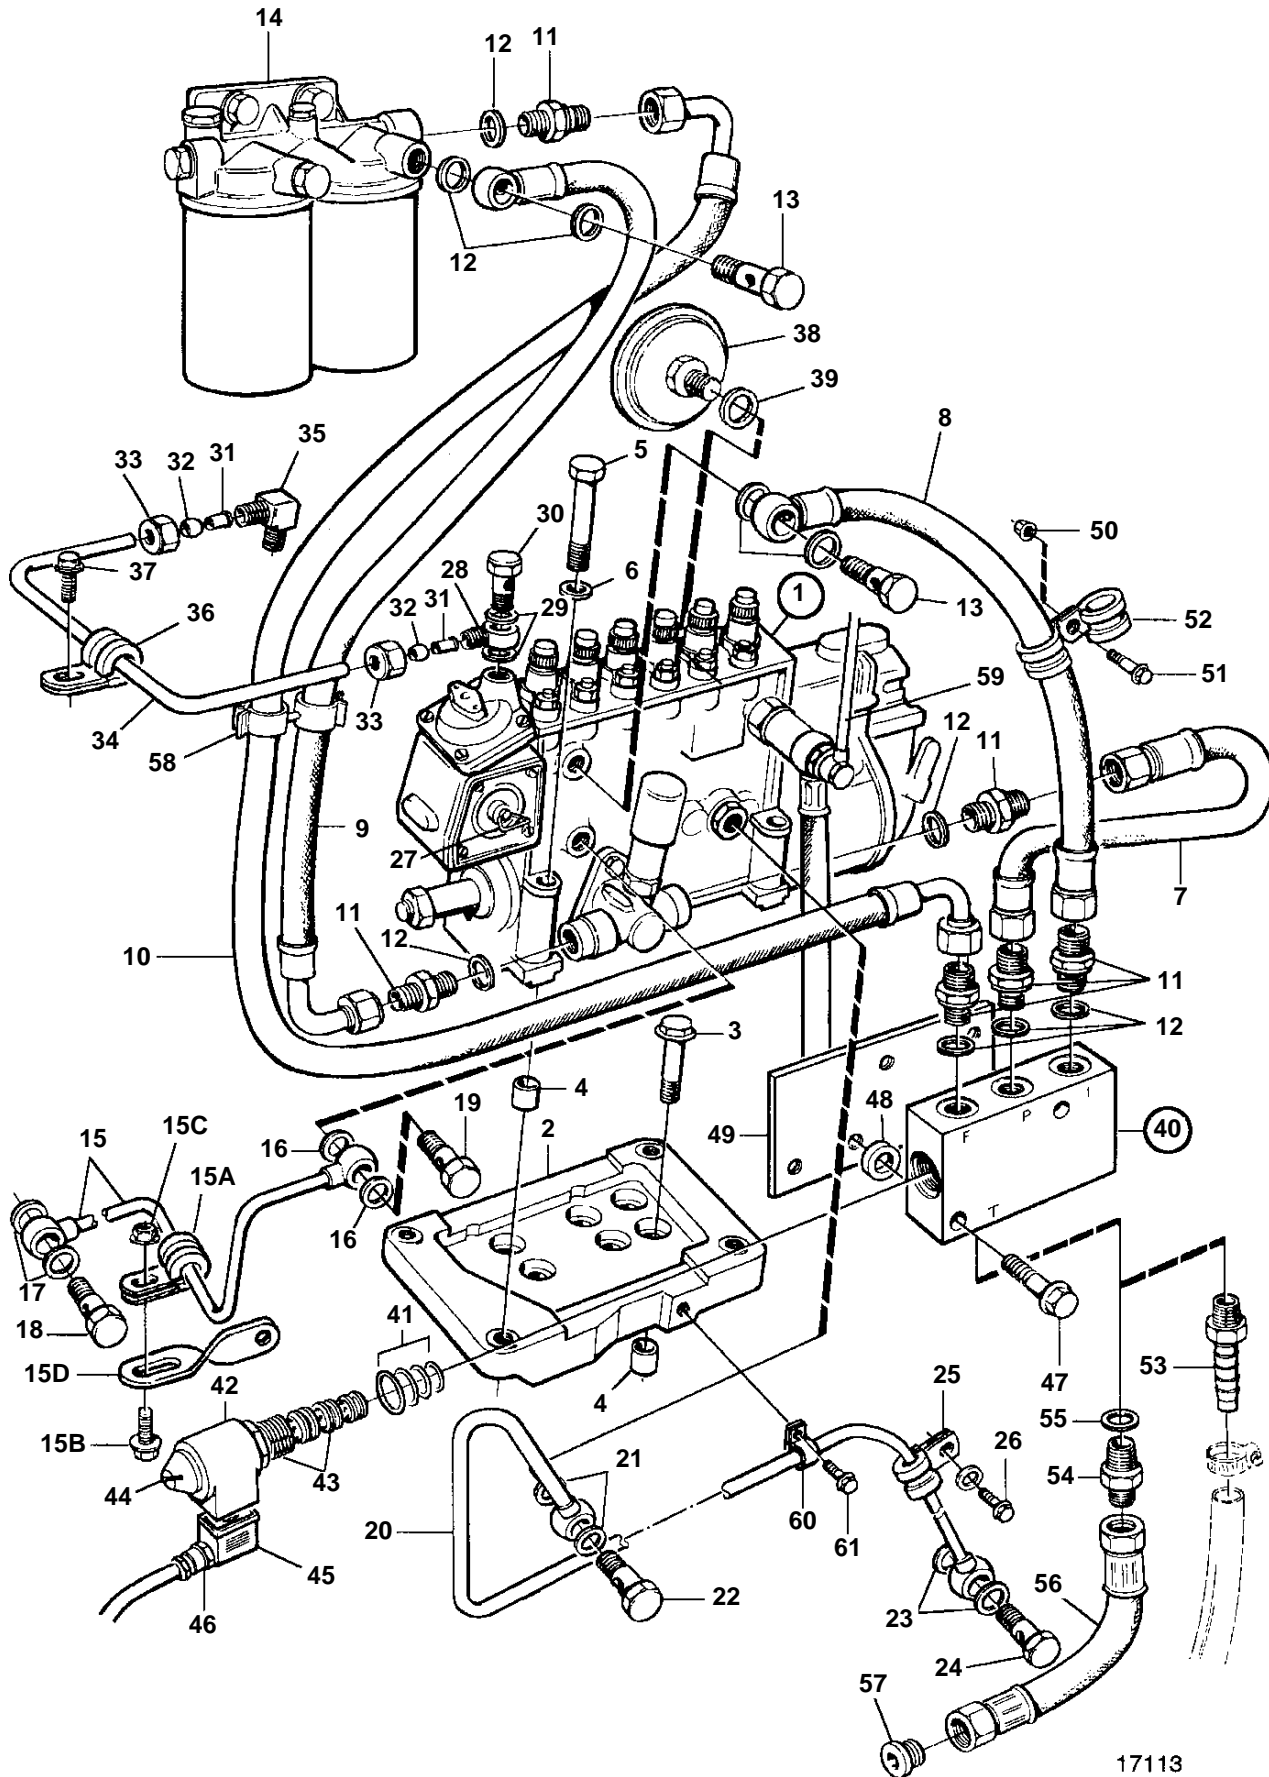

TAMD72WJ-A

17113

## TAMD72WJ-A

REF	PART NO.	QTY	DESCRIPTION	SEE SEC.	NOTES
1	3825155	1	Injection pump		
	3803782	1	Injection pump, exch		Exchange unit
				3632	
2	477773	1	Shelf		
3	965185	4	Flange screw		
4	417588	2	Guide sleeve		
5	965189	4	Flange screw		
6	941908	4	Spring washer		
7	866700	1	Fuel hose		L=175mm
8	866701	1	Fuel hose		L=405mm
9	866702	1	Fuel hose		L=460mm
10	866703	1	Fuel hose		L=660mm
11	941754	6	Nipple		
12	969011	10	Gasket		
13	25167	2	Hollow screw		
14		1	Fuel filterwith install. comps.	628	
15	477986	1	Oil feed pipe		
15A	952623	1	Clamp		
15B	945407	1	Flange nut		
15C	945407	1	Flange nut		
15D	1136551	1	Bracket		
16	947281	2	Gasket		
17	11994	2	Gasket		
18	969299	1	Hollow screw		
19	48634	1	Hollow screw		
20	865251	1	Oil return pipe		
21	907132	2	Gasket		
22	48634	1	Hollow screw		
23	969011	2	Gasket		
24	25167	1	Hollow screw		
25	947191	1	Clamp		
26	946471	1	Screw		
27	422525	1	Attaching lug		
28	945417	1	Nipple		
29	11994	2	Gasket		
30	969299	1	Hollow screw		
31	944717	2	Sleeve		
32	954364	2	Fitting		
33	954356	2	Cap nut		
34	945460	1	Plastic pipe		L=760mm
35	954385	1	Elbow nipple		
36	940374	1	Clamp		
37	946440	1	Flange screw		
38	477173	1	Pressure equalizer		
39	969011	1	Gasket		
40	866698	1	Shut-off valve		12V
	866699	1	Shut-off valve		24V
41	3825238	1	• Gasket kit		
42	3825239	1	• Magnet		12V
	3825240	1	• Magnet		24V
43	3825235	1	• Valve		12V
44		1	• Nut		
45	866664	1	Connector unit		
46	844576	1	Cable union		
47	947760	2	Flange screw		
48	191172	2	Washer		
49		1	Bracket	2219	
50	949278	1	Lock nut		
51	946544	1	Flange screw		
52	952631	2	Clamp		
53	3825000	2	Nipple		ALT
54	977677	1	Nipple		Included in kit 866997.
55	969011	1	Gasket		Included in kit 866997.