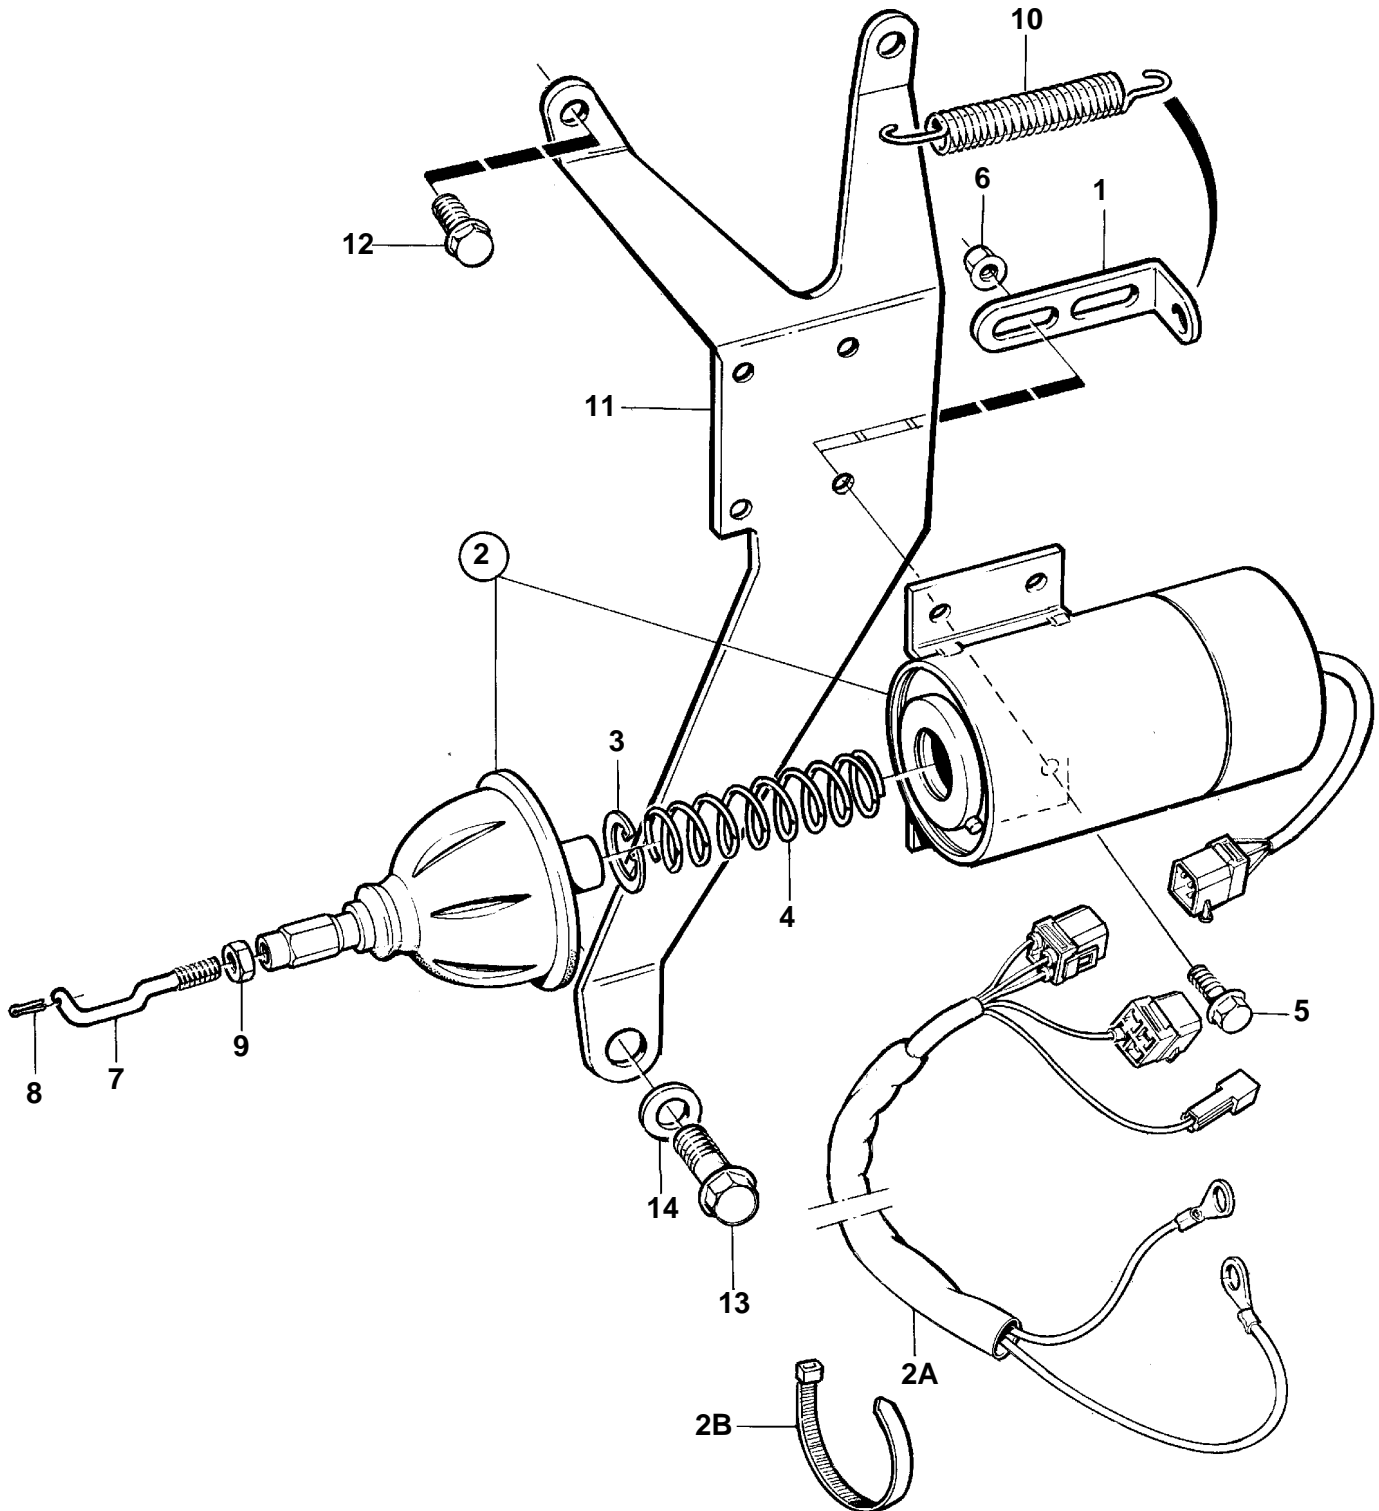

TAMD72WJ-A

TAMD72WJ-A

REF	PART NO.	QTY	DESCRIPTION	SEE SEC.	NOTES
1	965556	1	Bracket		
2	876592	1	Control magnet kit		12V, EARLY TYPE
	3826743	1	Control magnet kit		12V, LATE TYPE
	876593	1	Control magnet kit		24V, EARLY TYPE
	3826742	1	Control magnet kit		24V, LATE TYPE
2A	873638	1	Cable kit		LATE TYPE
2B	948211	1	Strip clamp		
3		1	Snap ring		
4	847009	1	Return spring		(843401)
5	946544	4	Flange screw		
6	945407	4	Flange nut		
7	865040	1	Pull rod		
8	17253	1	Cotter pin		
9	955782	1	Nut		
10	819809	1	Tension spring	2449	
11	865204	1	Bracket		
12	946440	2	Flange screw		
13	946471	1	Screw		SEE GROUP 23
14	190509	1	Washer		SEE GROUP 23