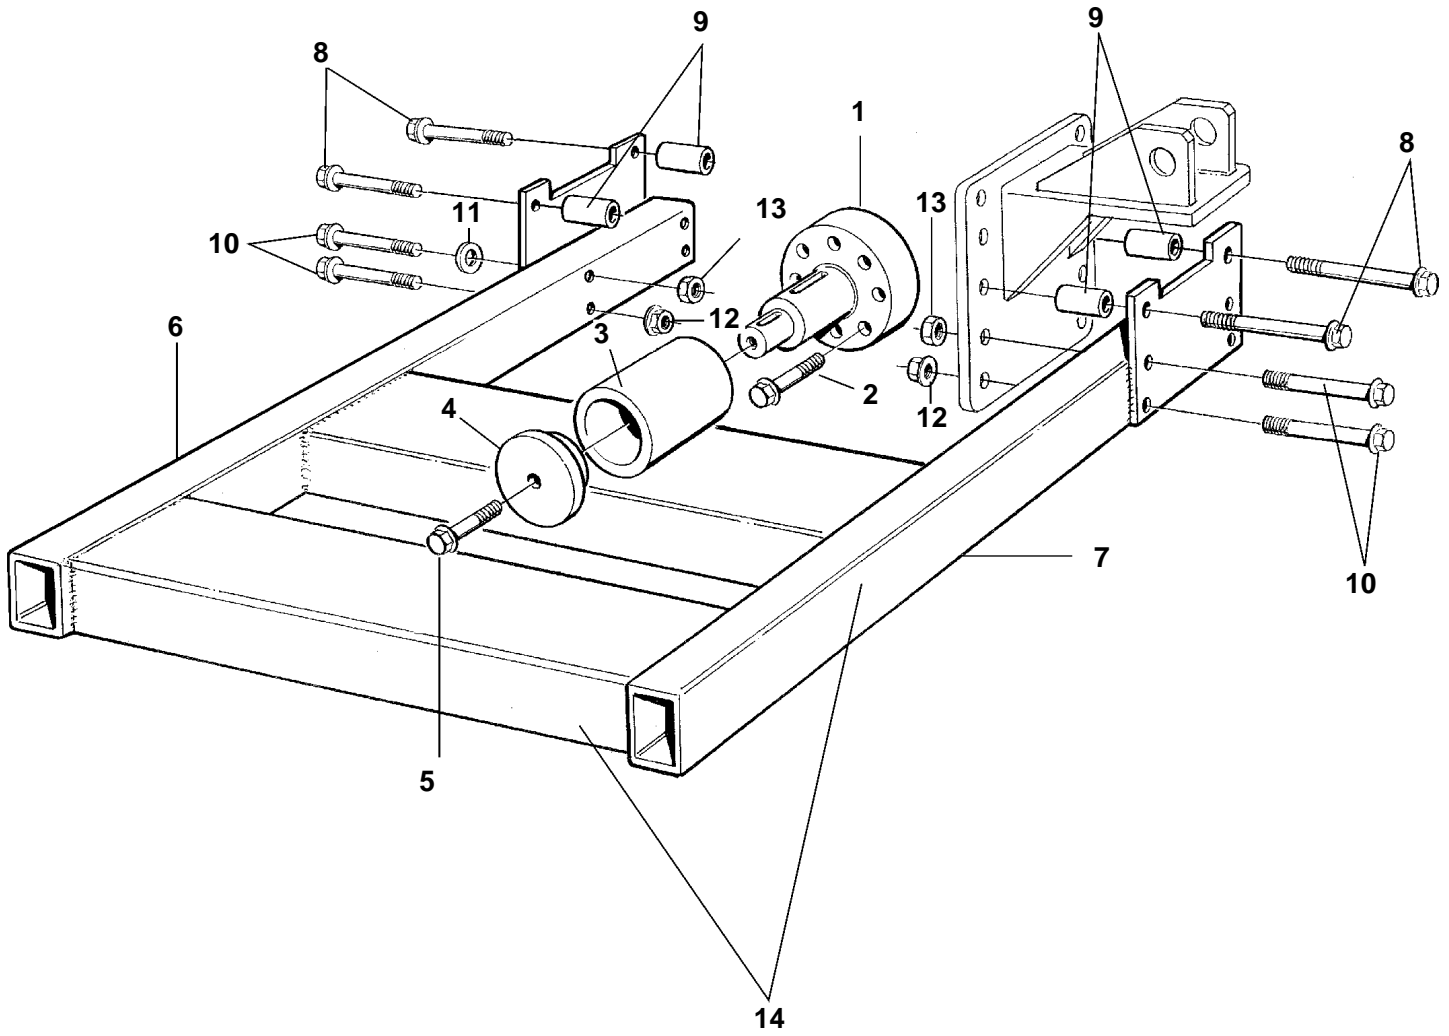

COMMON

17126

COMMON

REF	PART NO.	QTY	DESCRIPTION
1	3826718	1	Axle shaft
2	471529	8	Screw
3	3826711	1	Sleeve
4	3826710	1	Washer
5	965191	1	Screw
6	3826095	1	Bracket
7	3826146	1	Bracket
8	965197	4	Flange screw
9	824334	4	Spacer sleeve
10	965188	8	Screw
11	960143	2	Washer
12	971098	4	Flange lock nut
13	971080	4	Nut
14		2	Crossmember