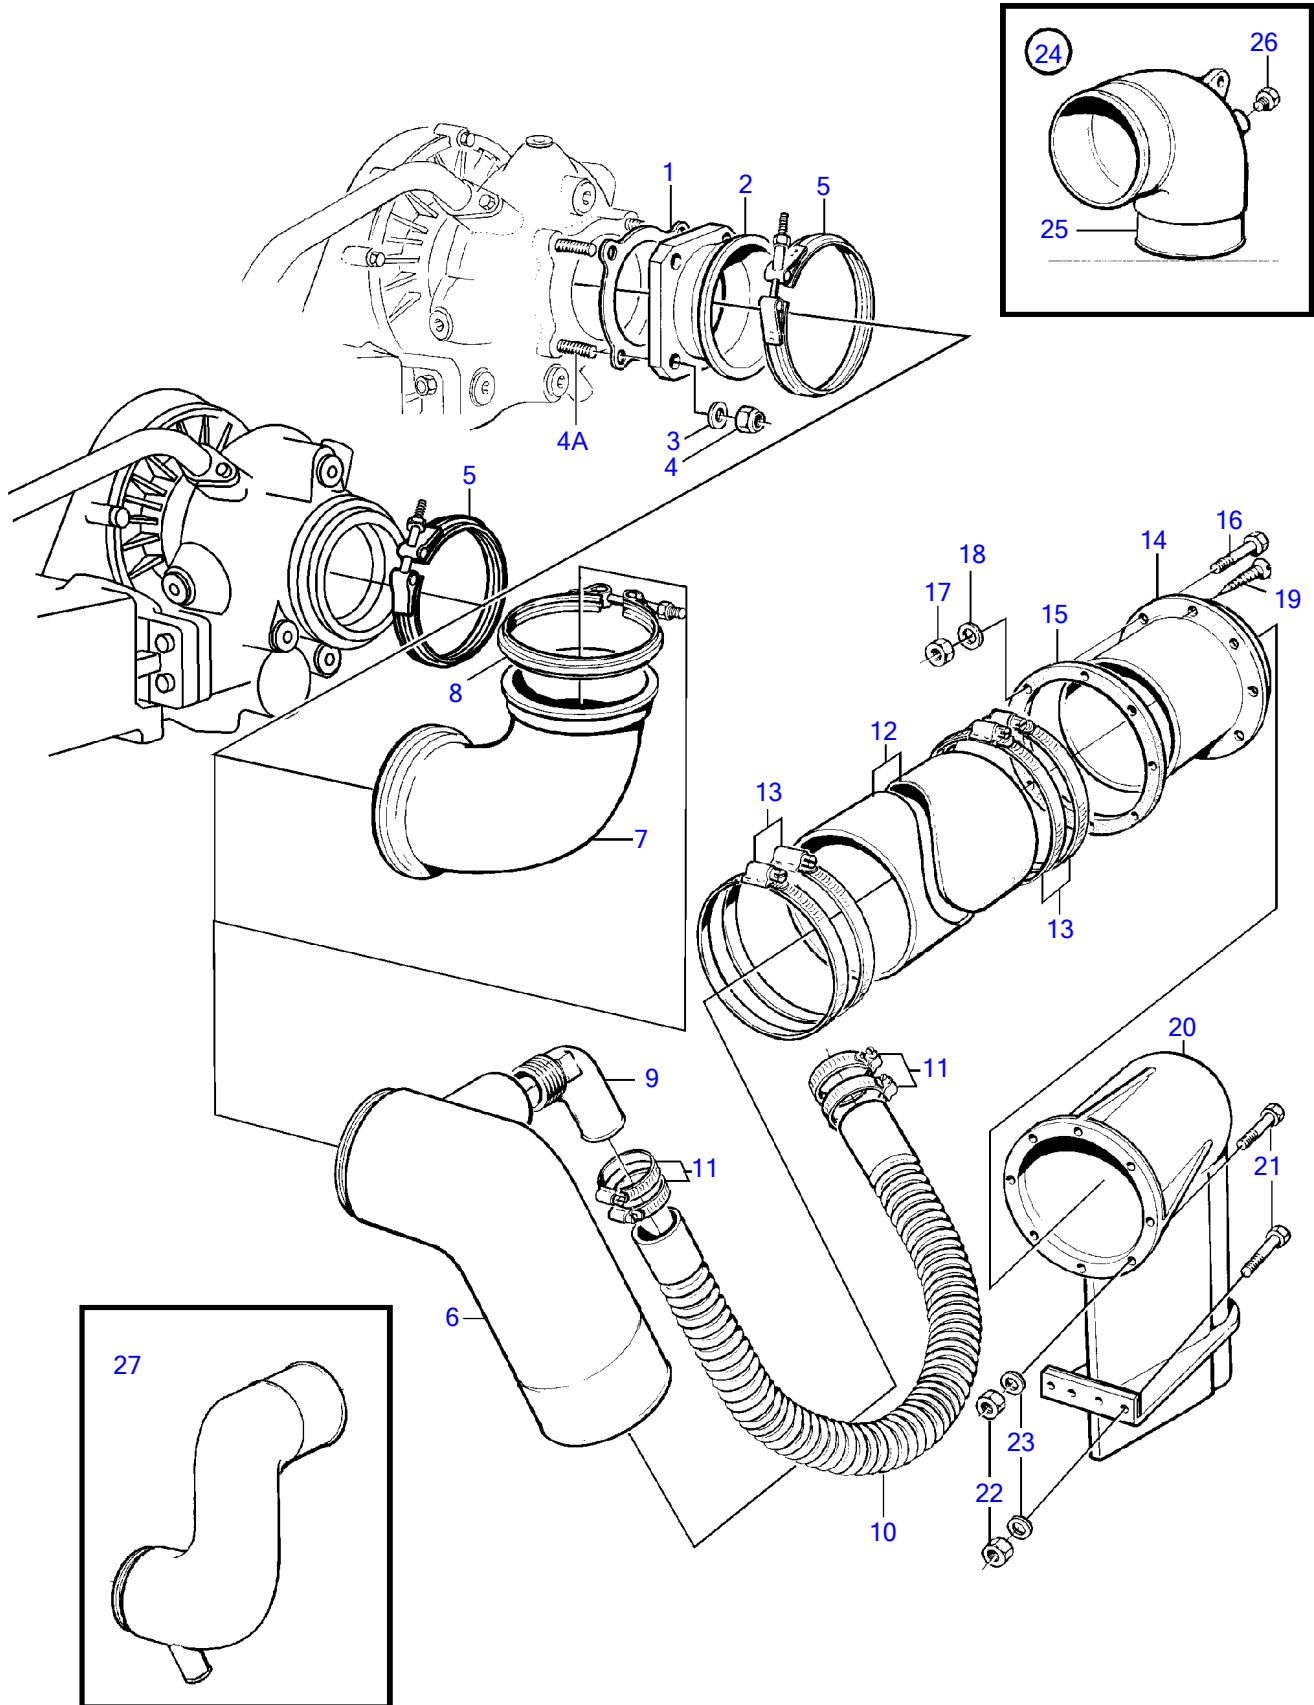

TAMD72WJ-A

TAMD72WJ-A

REF	PART NO.	QTY	DESCRIPTION	NOTES
1	424630	1	Gasket	
2	864952	1	Flange	
3	941908	4	Spring washer	
4	940183	4	Hexagon nut	(943927)
4A	479972	4	Stud	
5	865013	1	Clamp	
6	3826841	1	Exhaust riser	(865545)
7	865075	1	Exhaust riser	Alt, 90°
8	865013	1	Clamp	Alt
9	848420	1	Hose connection	
10	3886729	1	Hose	Oil cooler, reverse gear-exhaust riser.
11	943485	4	Hose clamp	
12	828489	X	Exhaust hose	
13	961672	4	Hose clamp	
14	836757	1	Hull fitting	
15	836758	1	Gasket	
16	941815	8	Cross recessed screw	
17	940190	8	Hexagon nut	
18	(836768)	8	Spring washer	Obsolete part
19	(836769)	8	Wood screw	Obsolete part
20	836823	1	Muffler	
21	(959942)	16	Hexagon screw	Obsolete part
22	940190	16	Hexagon nut	
23	940191	16	Washer	
24		1	Exhaust riser	90°, early type
25	836925	1	• Riser	
26	807044	1	• Plug	
27	865949	1	Exhaust riser	