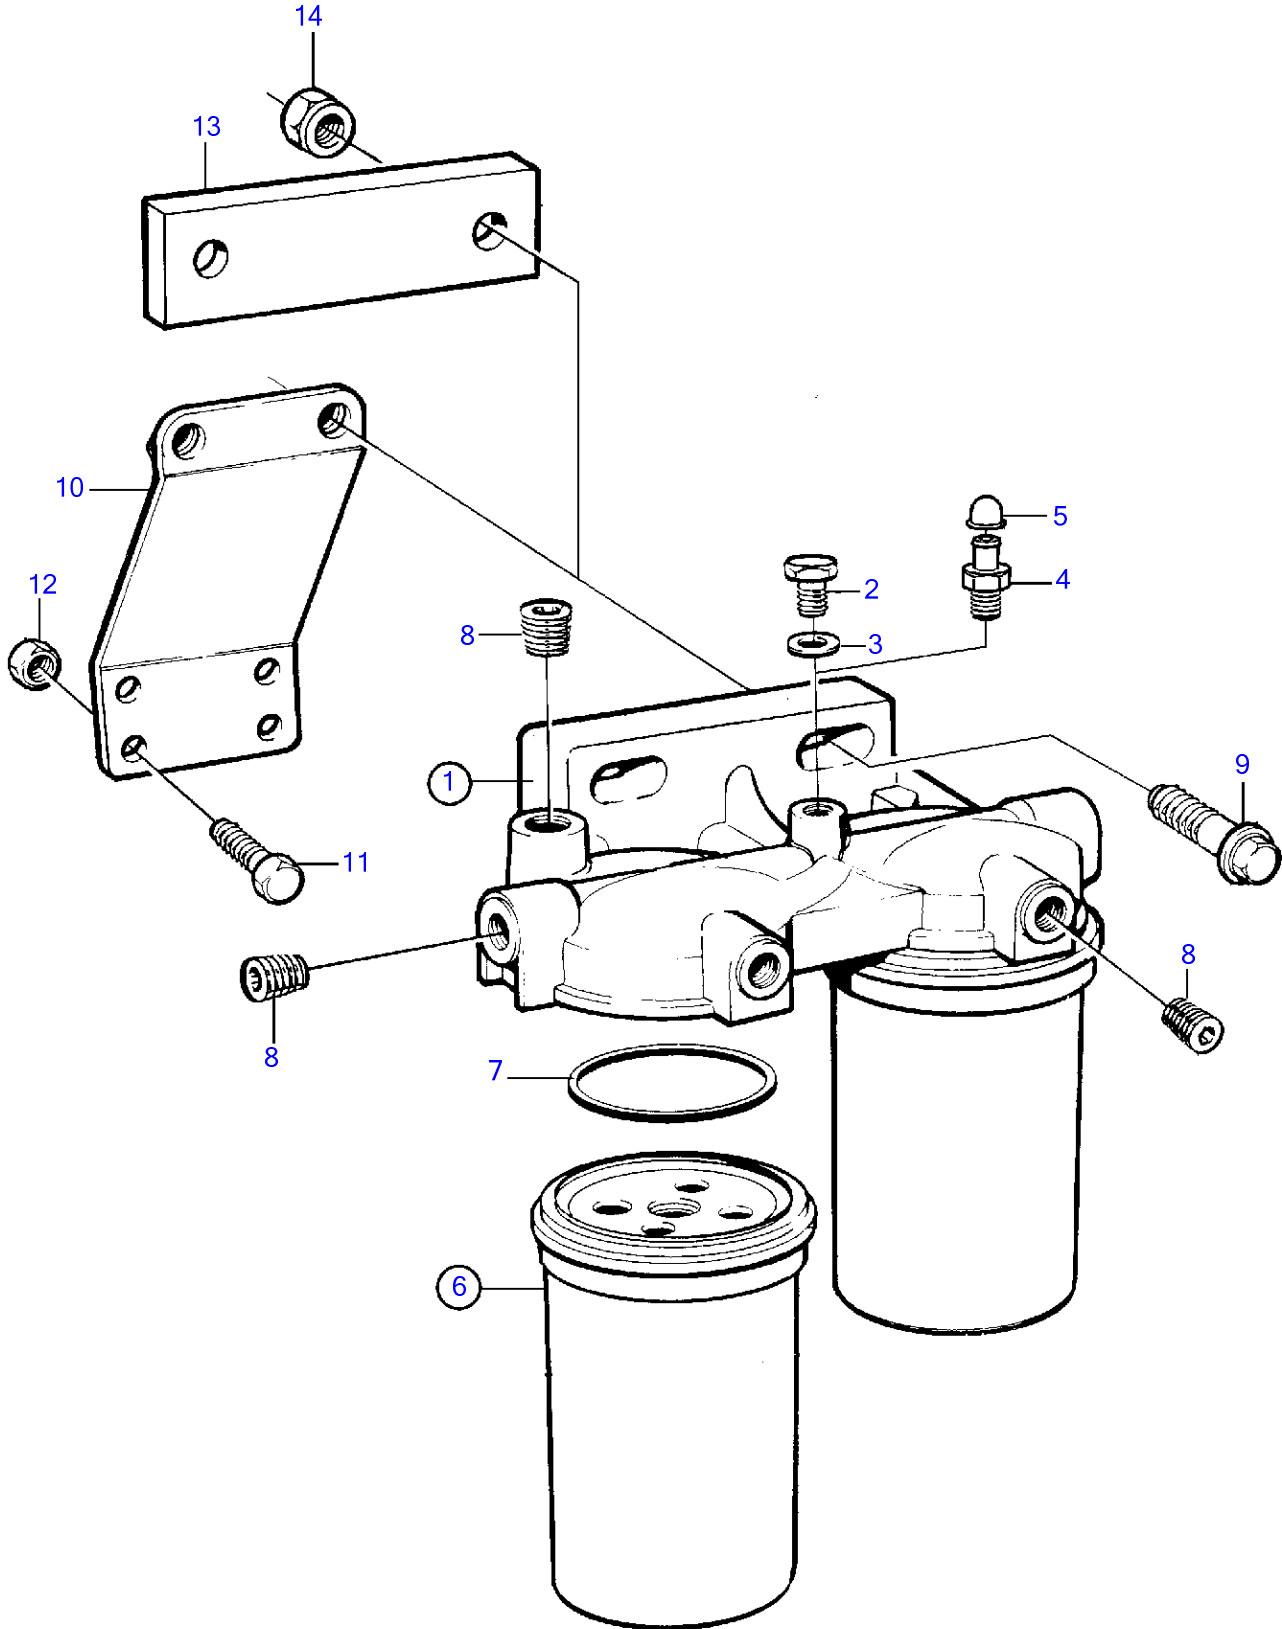

TAMD72WJ-A

TAMD72WJ-A

REF	PART NO.	QTY	DESCRIPTION	NOTES
1	8194541	1	Fuel filter housing	
4	1330191	1	• Tap	
5		1	• Protecting cover	
6	3825133	2	Fuel filter	(466987)
7		2	• Gasket	
8	968062	3	Plug	
9	946752	2	Flange screw	Alt, L=35mm
	965186	2	Flange screw	Alt, L=50mm
13	865262	1	Spacer	SNXXXXXXXXXX/52043-
14	971071	2	Hexagon nut	