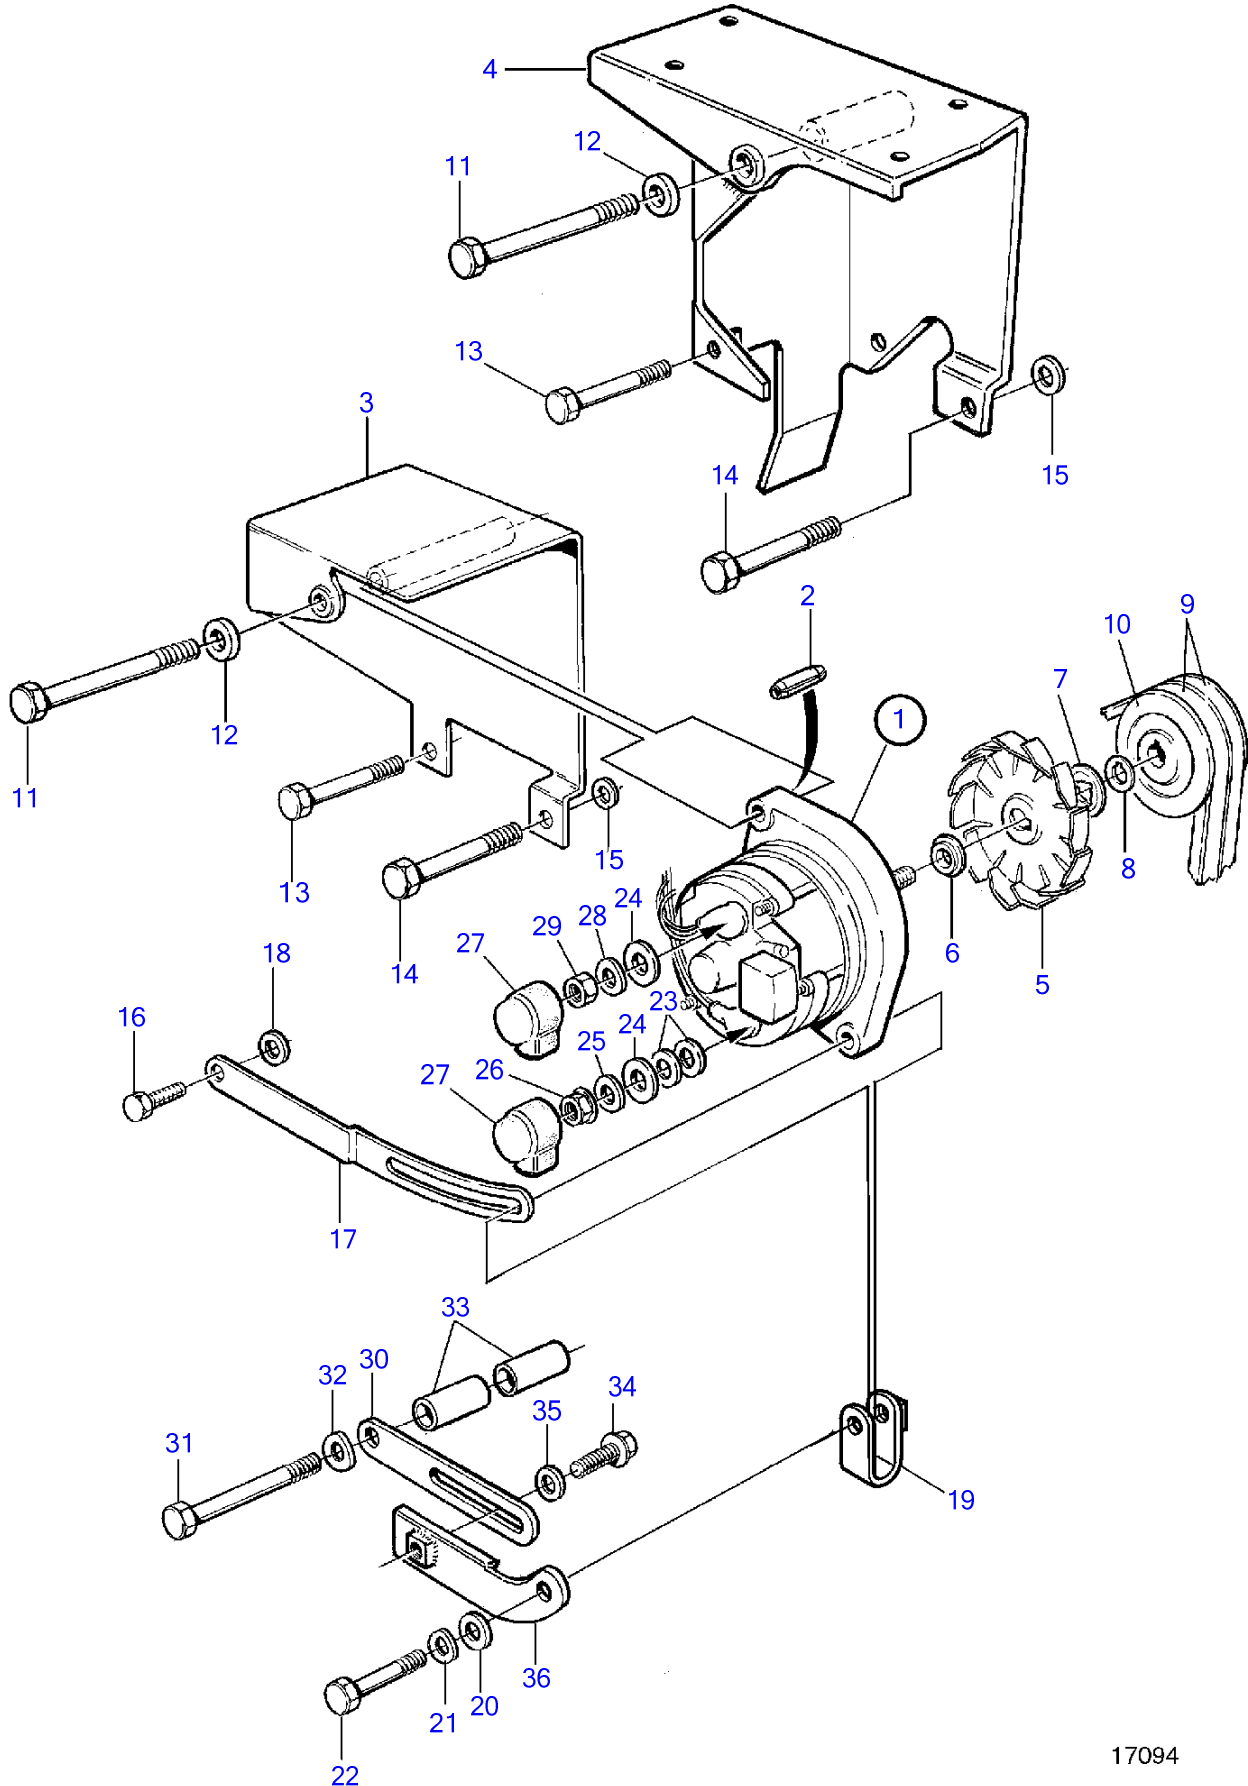

TAMD72WJ-A

17094

TAMD72WJ-A

REF	PART NO.	QTY	DESCRIPTION	SEE SEC.	NOTES
1	872235	1	Alternator		For 12 voltage electric system.
	3803260	1	Alternator, exch, exch		For 12 voltage electric system.
				448	
	872021	1	Alternator		For 24 voltage electric system., Repl by 873757
				127	
	873757	1	Alternator		For 24 voltage electric system., SNXXXXXXXXXX/91111-
2	1610144	1	Spring pin		
3	849454	1	Alternator bracket		Repl by 3826260
4	3826260	1	Alternator bracket		
5	(848971)	1	Fan		24V, Obsolete part
	(862899)	1	Fan kit		12V, Obsolete part
6	862897	1	• Spacer		
7		1	• Spacer		
8		1	• Washer		
9	967193	1	V-belt		
10	849617	1	Pulley		
11	970966	1	Hexagon screw		L=160mm
12	946335	1	Washer		
13	965183	1	Flange screw		
14	965190	1	Flange screw		
15	960148	1	Washer		
16	946173	1	Flange screw		
17	830747	1	Tensioner		
18	966674	1	Washer		(960141)
19	466734	1	Tensioning eyelet		
20	966674	1	Washer		(960141)
21	941908	1	Spring washer		
22	947760	1	Flange screw		
23	940090	2	Washer		
24	960140	2	Washer		
25	941905	1	Spring washer		
26	965483	1	Flange nut		
27	(1234326)	2	Protecting casing		Obsolete part
28	949607	1	Spring washer		
29	955781	1	Hexagon nut		
30	809307	1	Tensioner		Alt
31	970987	1	Hexagon screw		L=150mm
32	940280	1	Spring washer		
33	824334	2	Spacer sleeve		
34	946173	1	Flange screw		
35	966674	1	Washer		
36	847956	1	Tensioner		Alt