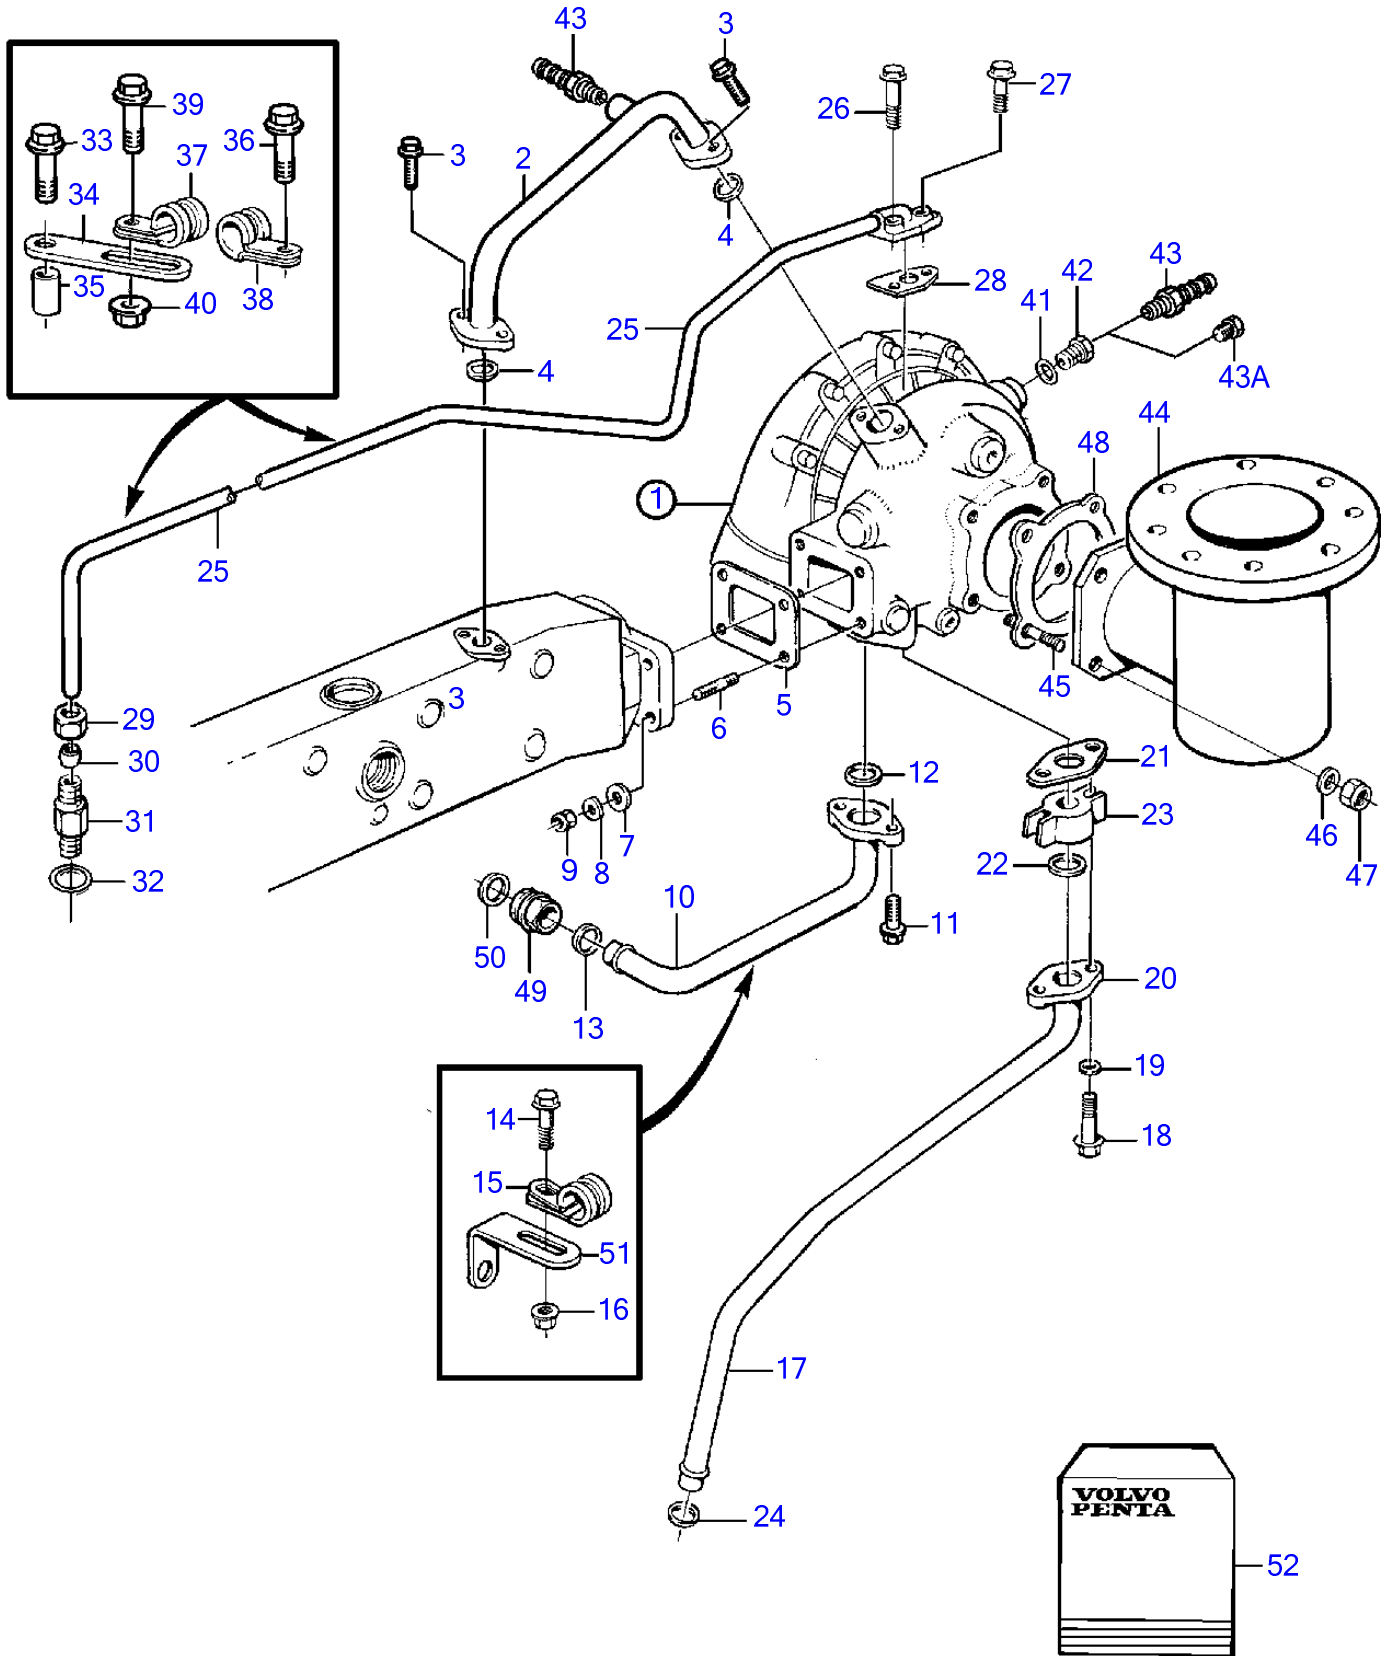

## TAMD71B

REF	PART NO.	QTY	DESCRIPTION	SEE SEC.	NOTES
1	848276	1	Turbocharger		Repl by turbo 865428, rubber collar 865367, hose clamp 943484, pipe kit 865332., SN-XXXXXXXXXX/44088
			.		
			.	2328	
	864878	1	Turbocharger		Replaced by 1 ea turbocharger 865428, 1 ea hose 865367 and 1 ea pipe kit 865332 for rebuilt crankhouse ventilation., SN-XXXXXXXXXX/44089-
			parts not sold separately		SN-XXXXXXXXXX/48751
	865334	1	Turbocharger		Repl by turbo 865428., SN-XXXXXXXXXX/48752-
			· parts not sold separately		SN-XXXXXXXXXX/50928
		1	Turbocharger		SN-XXXXXXXXXX/50929-
	3802062	1	Turbocharger, exch		SN-XXXXXXXXXX/50929-
			.		
			.	2329	
			.		
			.	3515	
			Turbocharger		
	3802062		Turbocharger, exch		
			.		
			.	2329	
2	847837	1	Coolant pipe		Repl by 866978
	866978	1	Coolant pipe		Drain cock 949918 moved to pipe 866978.
3	946544	4	Flange screw		
4	831622	2	Sealing ring		Included in gasket kit., Early type
5	421324	1	Gasket		Included in gasket kit.
6	479972	4	Stud		Early type
7	955895	4	Washer		
8	942336	4	Spring washer		
9	940183	4	Hexagon nut		
10	848267	1	Tube		Early type
11	946544	2	Flange screw		
12	831622	1	Sealing ring		Included in gasket kit.
13	471626	1	Sealing ring		Included in gasket kit.
14	955244	1	Hexagon screw		(469542)
15	952632	1	Clamp		
16	963104	1	Lock nut		Early type
17	847835	1	Lubricating pipe		M8x25mm, (940142)
18	947760	2	Flange screw		
19	941907	2	Spring washer		M8x30mm, (955297)
20	469543	1	Flange		
21	470993	1	Gasket		Included in gasket kit.
22	469601	1	Sealing ring		Included in gasket kit.
23	8148729	1	Connector		(469542)
24	471626	1	Sealing ring		Included in gasket kit.
25	847833	1	Oil pressure pipe		
26	945444	1	Flange screw		M8x25mm, (940142)
27	946671	1	Flange screw		M8x30mm, (955297)
28	420641	1	Gasket		Included in gasket kit.
29	956984	1	Fitting nut		
30	980782	1	Ferrule		
31	963948	1	Nipple		
32	947622	1	Gasket		
33	946472	1	Flange screw		
34	965535	1	Bracket		(924079)
35	930076	1	Spacer sleeve		
36	947107	1	Flange screw		
37	952627	1	Clamp		
38	949746	1	Clamp		
39	946544	1	Flange screw		
40	945407	1	Flange nut		
41	947627	1	Gasket		
42	862173	1	Nipple		
43	949918	1	Shut-off cock		Drain cock 949918 moved to pipe 866978.