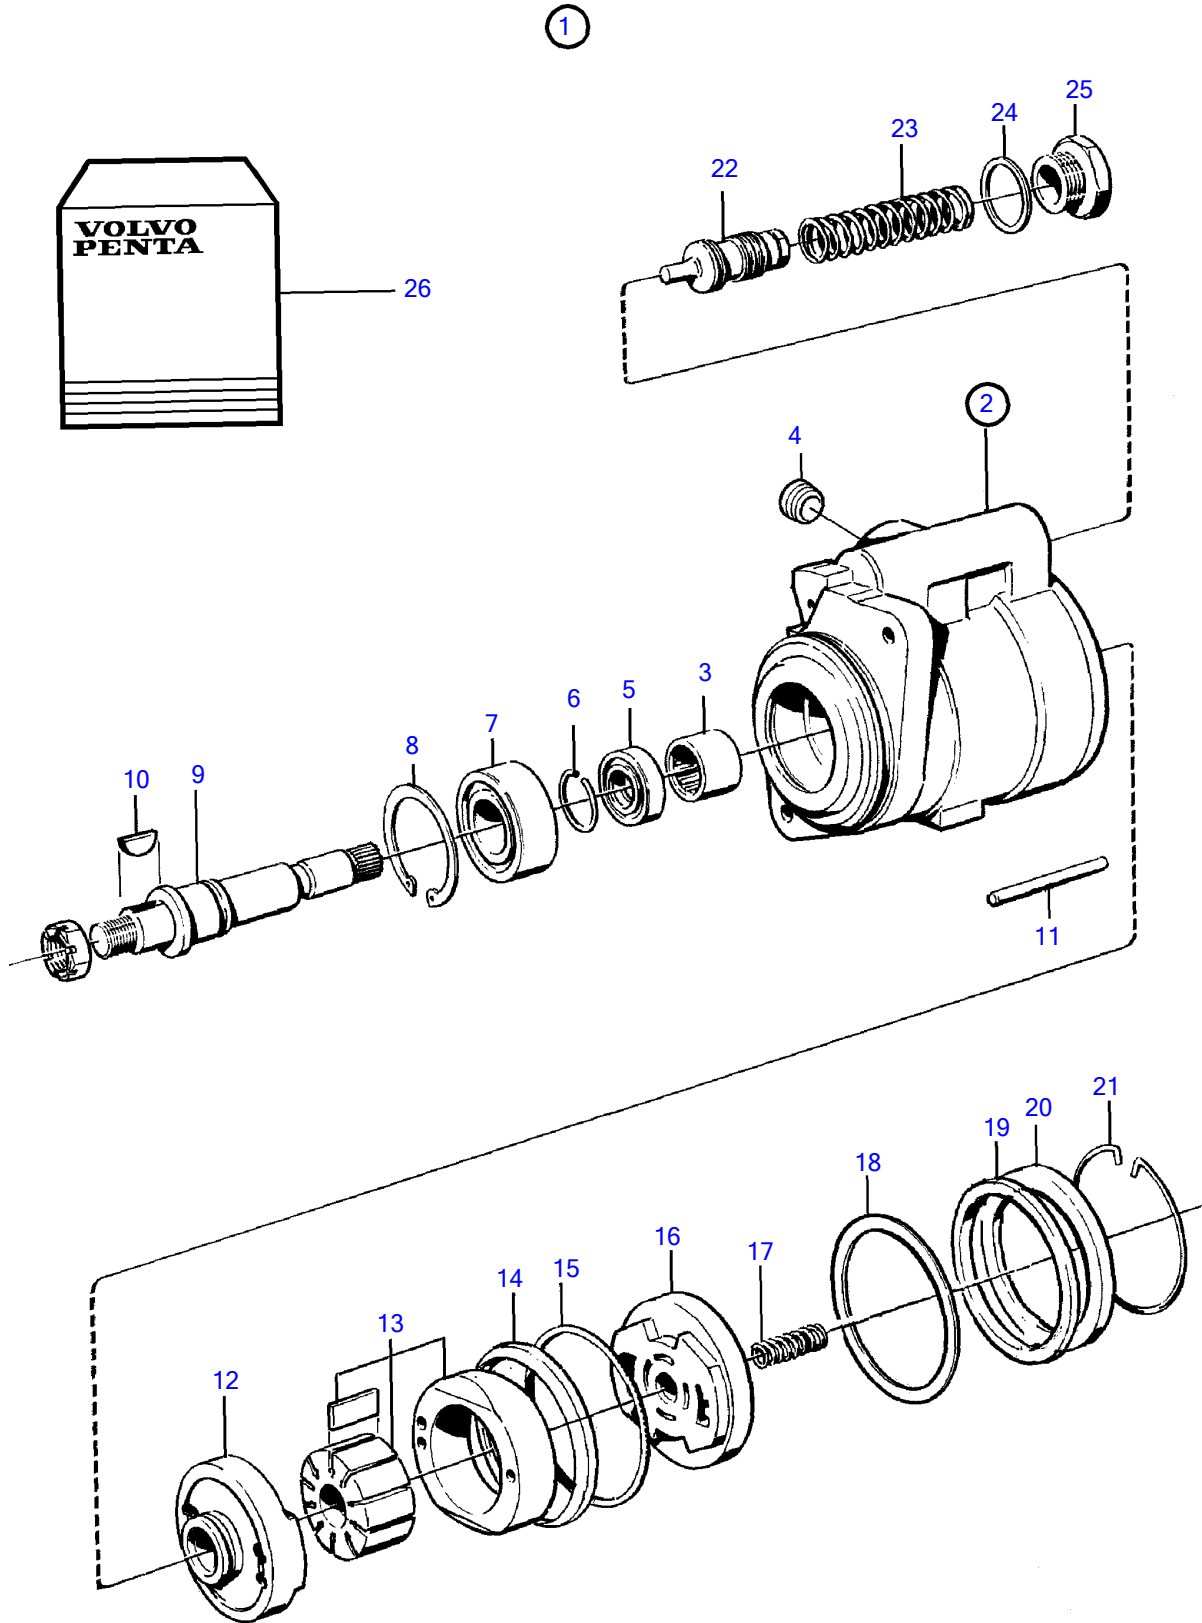

TAMD71B, TAMD73P-A, TAMD73WJ-A

TAMD71B, TAMD73P-A, TAMD73WJ-A

REF	PART NO.	QTY	DESCRIPTION	NOTES
1	1589925	1	Pump	
2		1	• Housing	
3	183582	1	• • Needle bearing	
4		1	• • Plug	
5		1	• Sealing ring	Included in gasket kit.
6		2	• Lock ring	Included in small parts kit.
7	3825779	1	• Ball bearing	
8		1	• Lock ring	Included in small parts kit.
9	1695592	1	• Shaft	
10	1505357	1	• Woodruff key	Included in small parts kit.
11		1	• Pin	
12		1	• Plate	
13		1	• Rotor kit	
14		1	• Support ring	Included in gasket kit.
15		1	• O-ring	Included in gasket kit.
16		1	• Plate	
17		1	• Spring	Included in small parts kit.
18		1	• O-ring	
19		1	• Support ring	Included in gasket kit.
20		1	• Lock	
21		1	• Lock ring	Included in small parts kit.
22		1	• Piston	
23	(681428)	1	• Spring	Obsolete part
24	(681430)	1	• Gasket	Included in small parts kit., Obsolete part
25	(681429)	1	• Plug	Obsolete part
26	271561	1	Gasket kit	
	276174	1	Small parts kit	