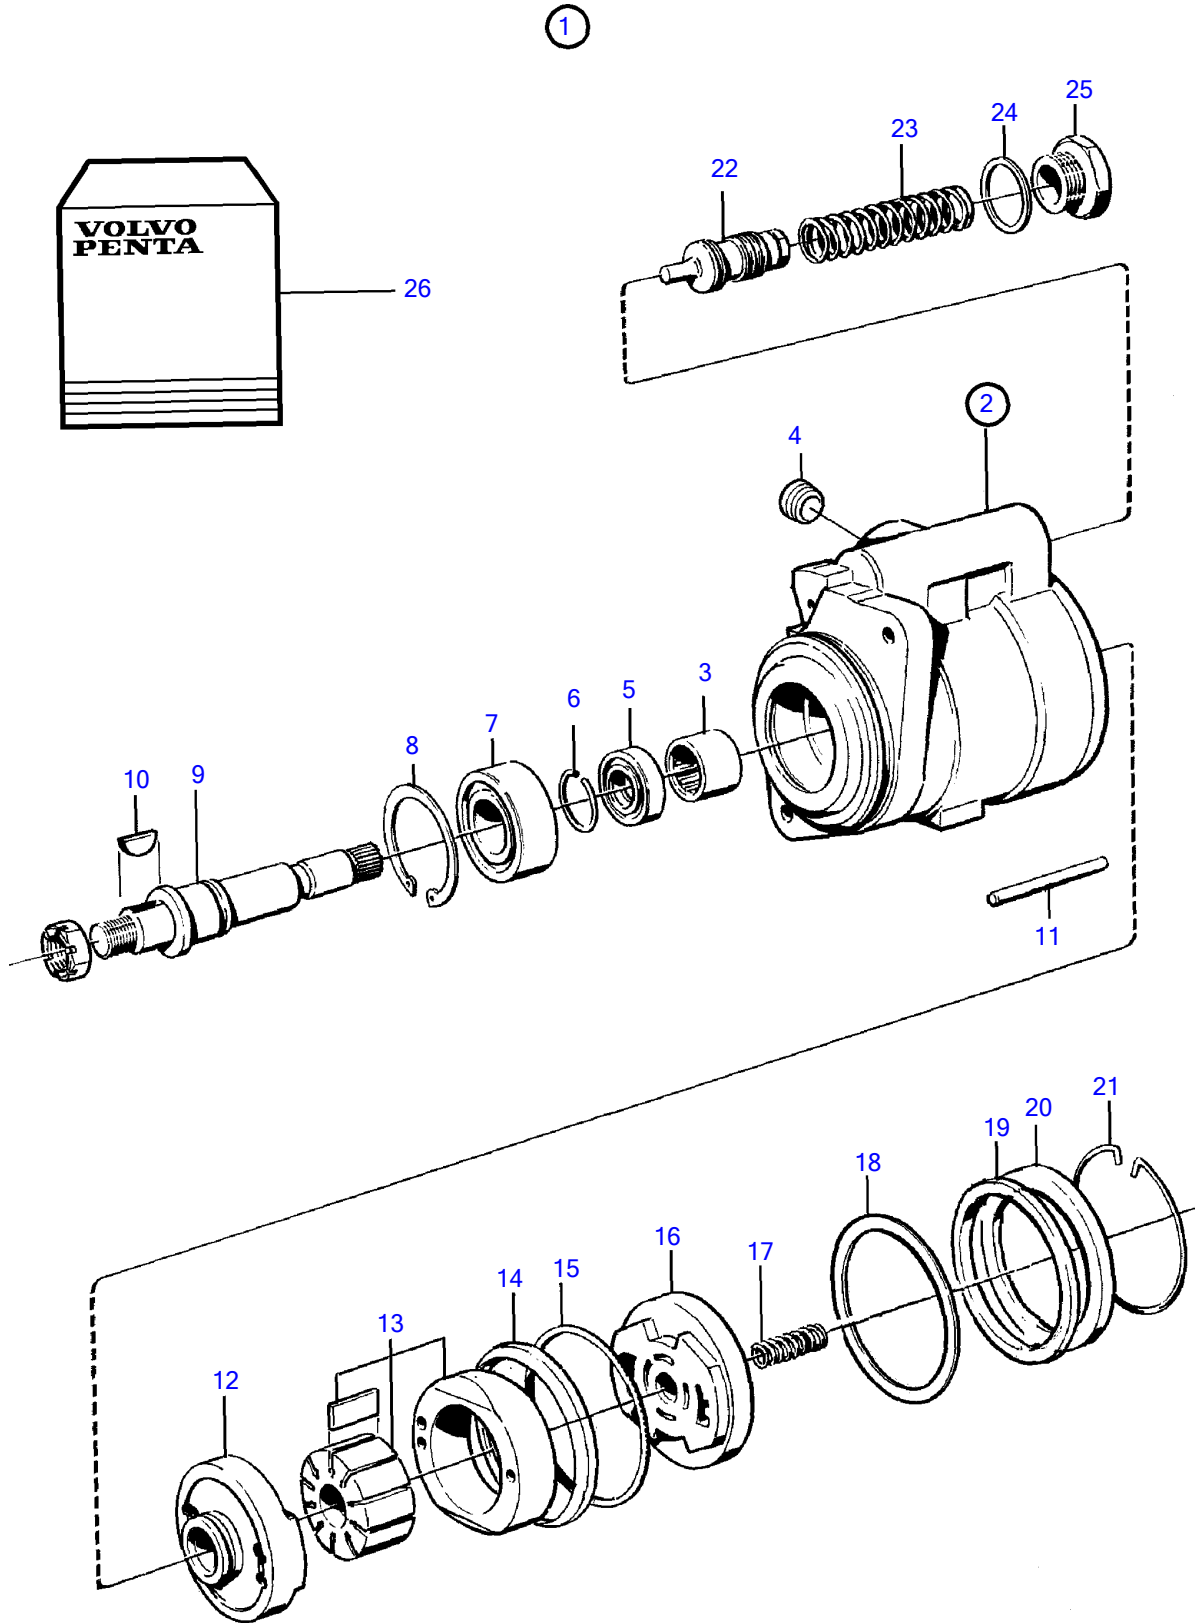

TAMD71B, TAMD73P-A, TAMD73WJ-A

TAMD71B, TAMD73P-A, TAMD73WJ-A

REF	PART NO.	QTY	DESCRIPTION	NOTES
1	1589925	1	Pump	
2		1	• Housing	
3	183582	1	• • Needle bearing	
4		1	• • Plug	
5		1	• Sealing ring	Included in gasket kit.
6		2	• Lock ring	Included in small parts kit.
7	3825779	1	• Ball bearing	
8		1	• Lock ring	Included in small parts kit.
9	1695592	1	• Shaft	
10	1505357	1	• Woodruff key	Included in small parts kit.
11		1	• Pin	
12		1	• Plate	
13		1	• Rotor kit	
14		1	• Support ring	Included in gasket kit.
15		1	• O-ring	Included in gasket kit.
16		1	• Plate	
17		1	• Spring	Included in small parts kit.
18		1	• O-ring	
19		1	• Support ring	Included in gasket kit.
20		1	• Lock	
21		1	• Lock ring	Included in small parts kit.
22		1	• Piston	
23	(681428)	1	• Spring	Obsolete part
24	(681430)	1	• Gasket	Included in small parts kit., Obsolete part
25	(681429)	1	• Plug	Obsolete part
26	271561	1	Gasket kit	
	276174	1	Small parts kit	