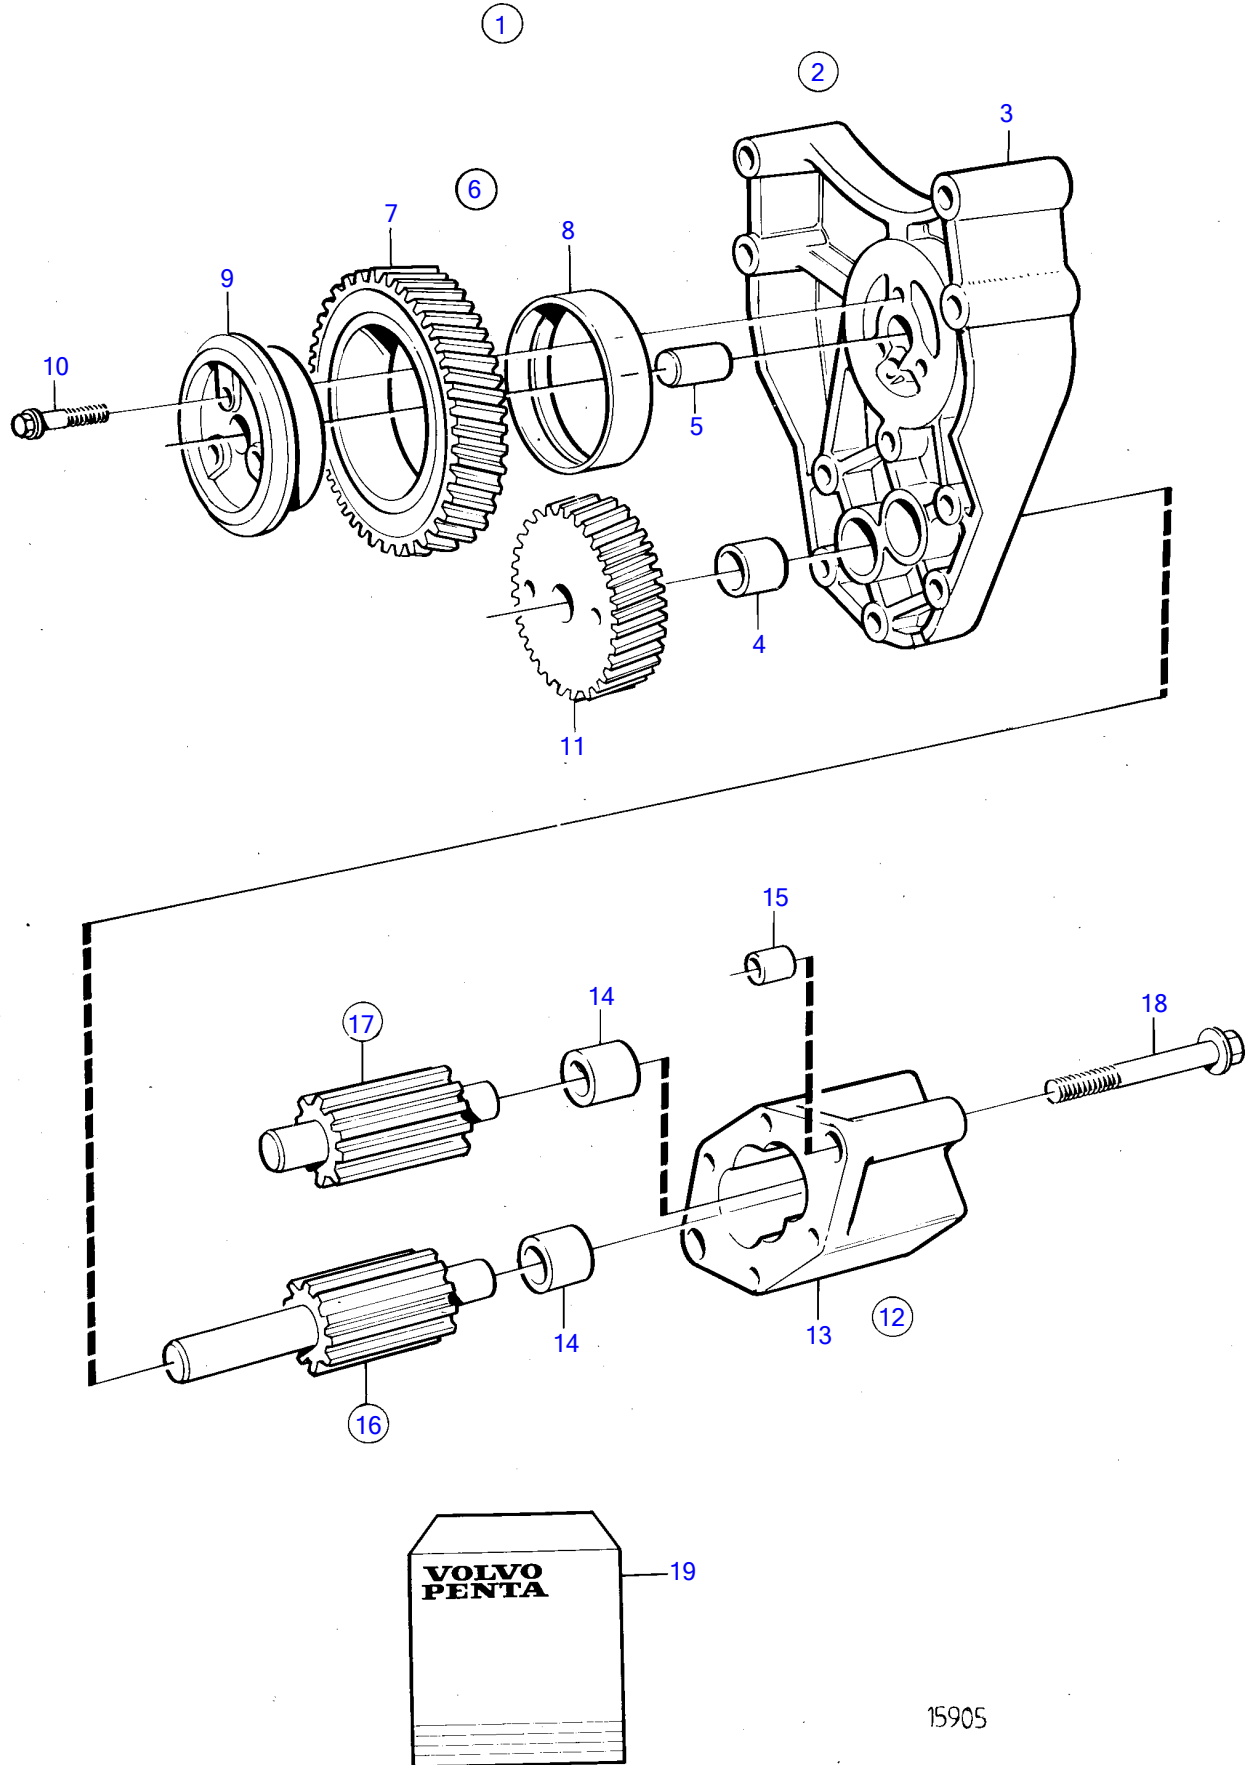

TAMD71B, TAMD73P-A, TAMD73WJ-A

TAMD71B, TAMD73P-A, TAMD73WJ-A

REF	PART NO.	QTY	DESCRIPTION	NOTES
1	477547	1	Oil pump	
2	471571	1	• Bracket	
3		1	• • Bracket	
4	470347	2	• • • Bushing	Included in overhaul kit.
5	191171	1	• • Pin	
6	471942	1	• Idler gear	
7		1	• • Idler gear	
8		1	• • Bushing	
9	420048	1	• Bearing sleeve	
10	471586	1	• Screw	
11	471941	1	• Gear	
12		1	• Housing	
13		1	• • Housing	
14	470347	2	• • • Bushing	Included in overhaul kit.
15	401146	2	• • Guide sleeve	
16		1	• Shaft, with gear	Included in overhaul kit.
17		1	• Shaft, with gear	Included in overhaul kit.
18	965218	2	• Flange screw	L=75mm
19	276152	1	Overhaul kit	See group 99