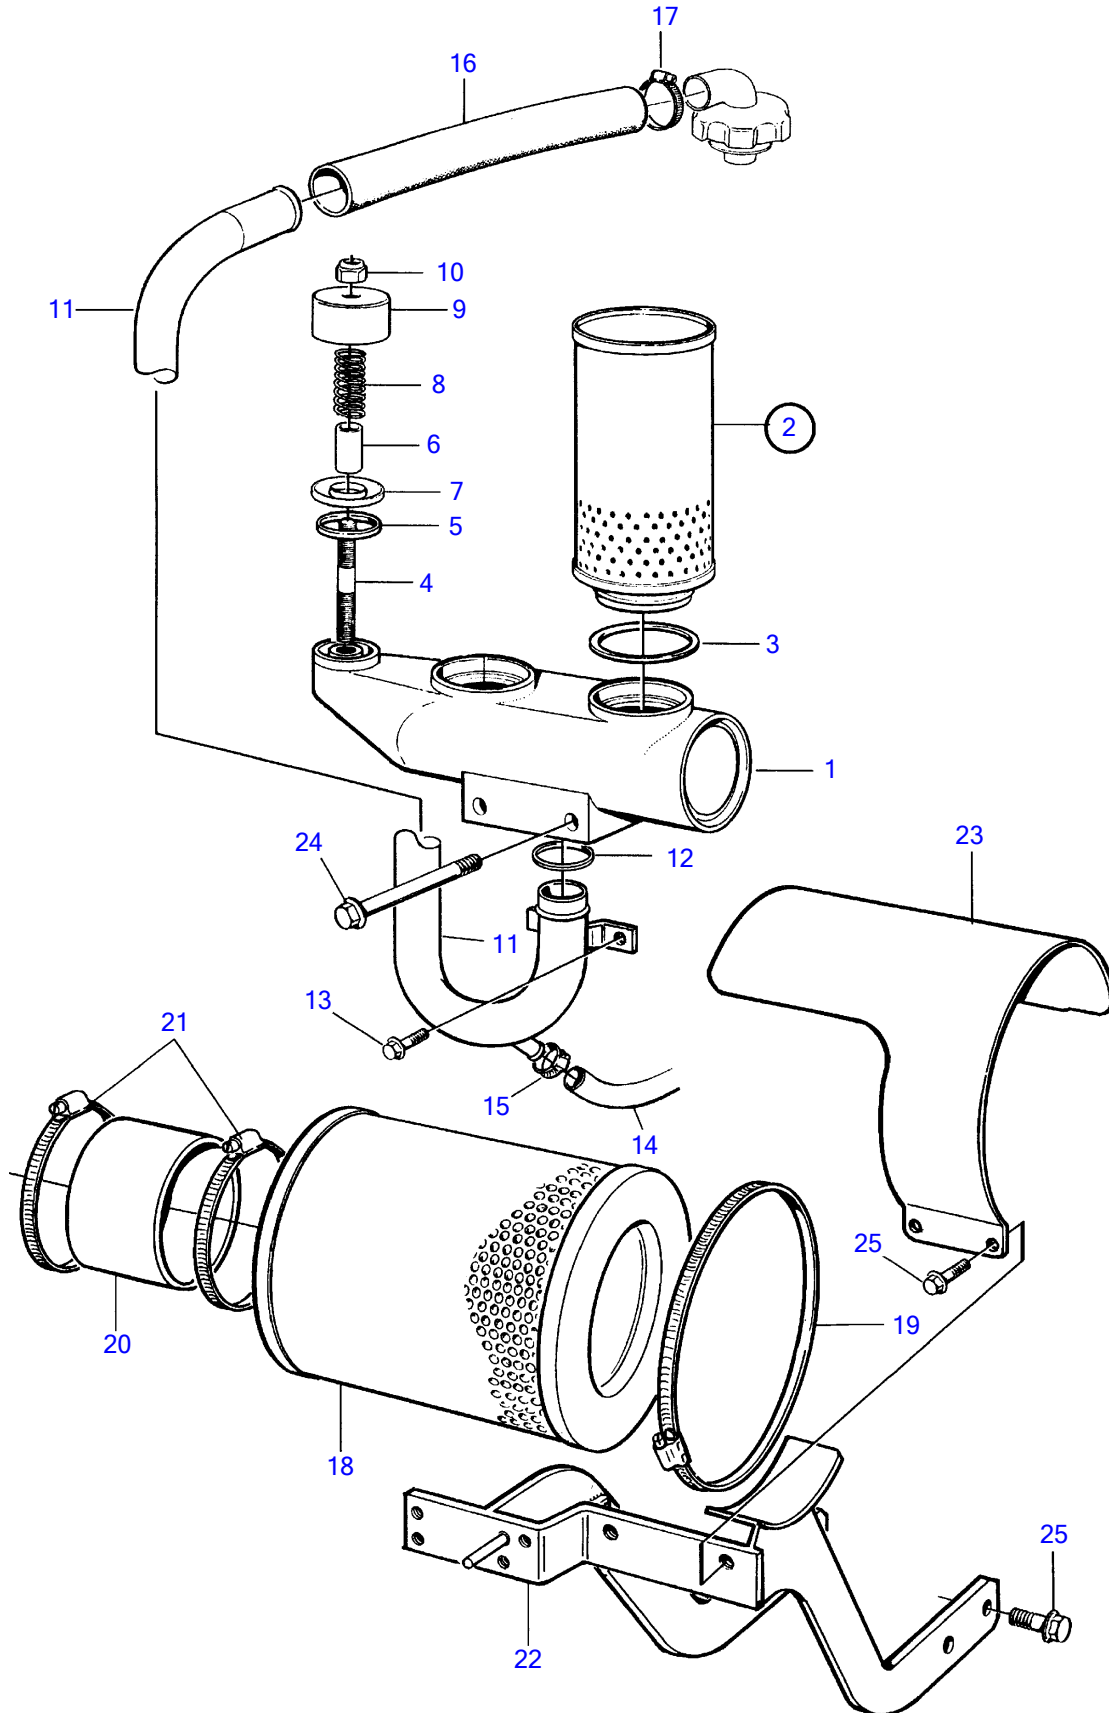

TAMD73WJ-A

17028

TAMD73WJ-A

REF	PART NO.	QTY	DESCRIPTION	NOTES
1	3826199	1	Connector housing	
2	876069	2	Filter	
3	843449	2	• Gasket	
4	924058	1	Stud	
5	421158	1	Sealing ring	
6	842974	1	Spacer sleeve	
7	842972	1	Valve disc	
8	843301	1	Spring	
9	842975	1	Protecting casing	
10	963105	1	Lock nut	
11	3826460	1	Breather pipe	
12	421158	1	Sealing ring	
13	946173	1	Flange screw	
14	943707	X	Hose	L=850mm
15	945754	1	Hose clamp	
16	942707	X	Hose	L=430mm
17	961669	2	Hose clamp	
18	3827167	1	Air filter	
19	942921	1	Hose clamp	
20	843409	1	Fitting	
21	943484	1	Hose clamp	I.D=138mm
	853012	1	Hose clamp	I.D=112mm
22	3826394	1	Bracket	
23	3827130	1	Rain cap	
24	965180	1	Flange screw	
	965180	2	Flange screw	Alt
25	946441	6	Flange screw	