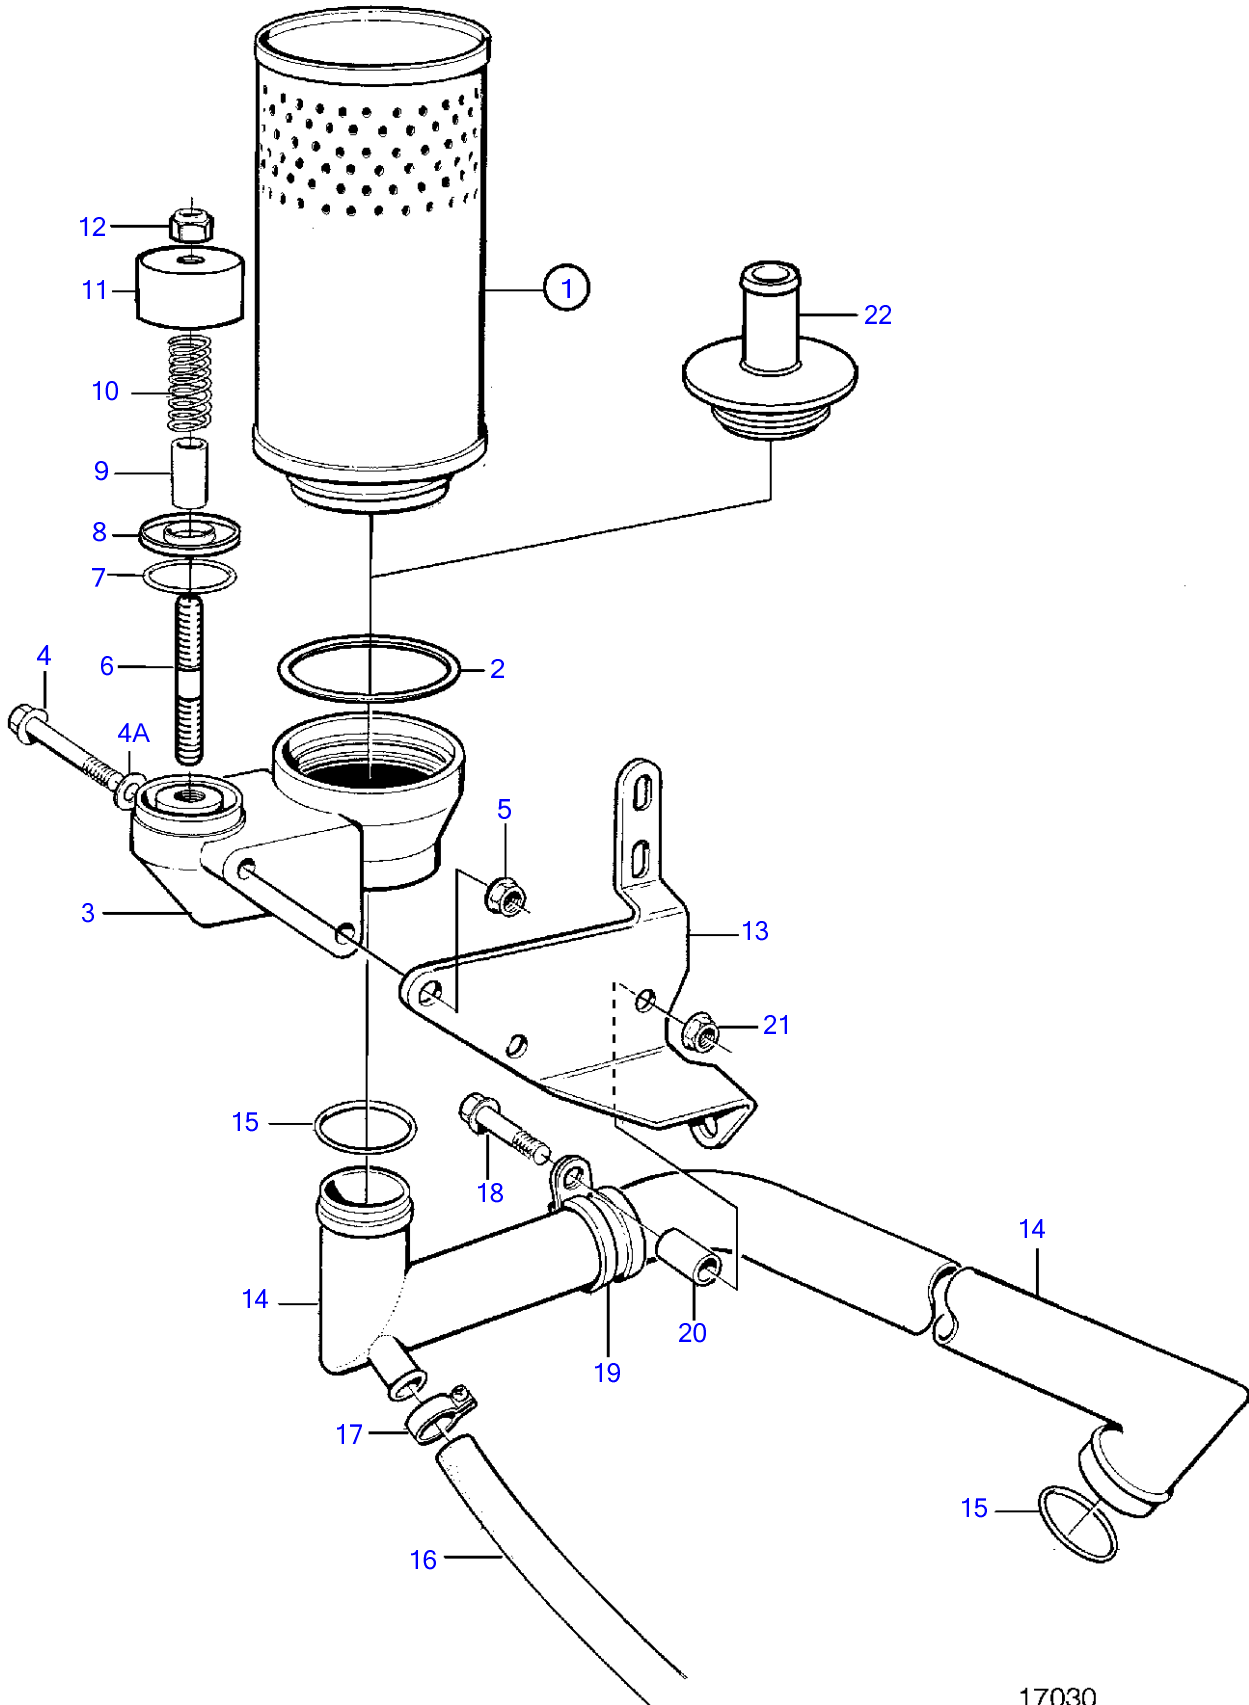

TAMD71B

17030

TAMD71B

REF	PART NO.	QTY	DESCRIPTION	SEE SEC.	NOTES
1	876069	1	Filter		
2	843449	1	• Gasket		
3	843356	1	Connector housing		
4	965182	2	Flange screw		
4A	955894	2	Washer		
5	945408	2	Flange nut		(968862)
6	924058	1	Stud		
7	421158	1	Sealing ring		
8	842972	1	Valve disc		
9	842974	1	Spacer sleeve		
10	843301	1	Spring		
11	842975	1	Protecting casing		
12	963105	1	Lock nut		
13	865336	1	Bracket		
14	865337	1	Breather pipe		
			• Installation Instruction 7734474	7734474-EN	Replacement of Air Filter Bracket
15	421158	2	Sealing ring		
16	943707	1	Hose		I.D=12mm, L=540mm
17	945754	2	Hose clamp		
18	965212	1	Flange screw		
19	952637	1	Clamp		
20	846339	1	Spacer sleeve		
21	945407	1	Flange nut		
22	845260	1	Hose attachment		