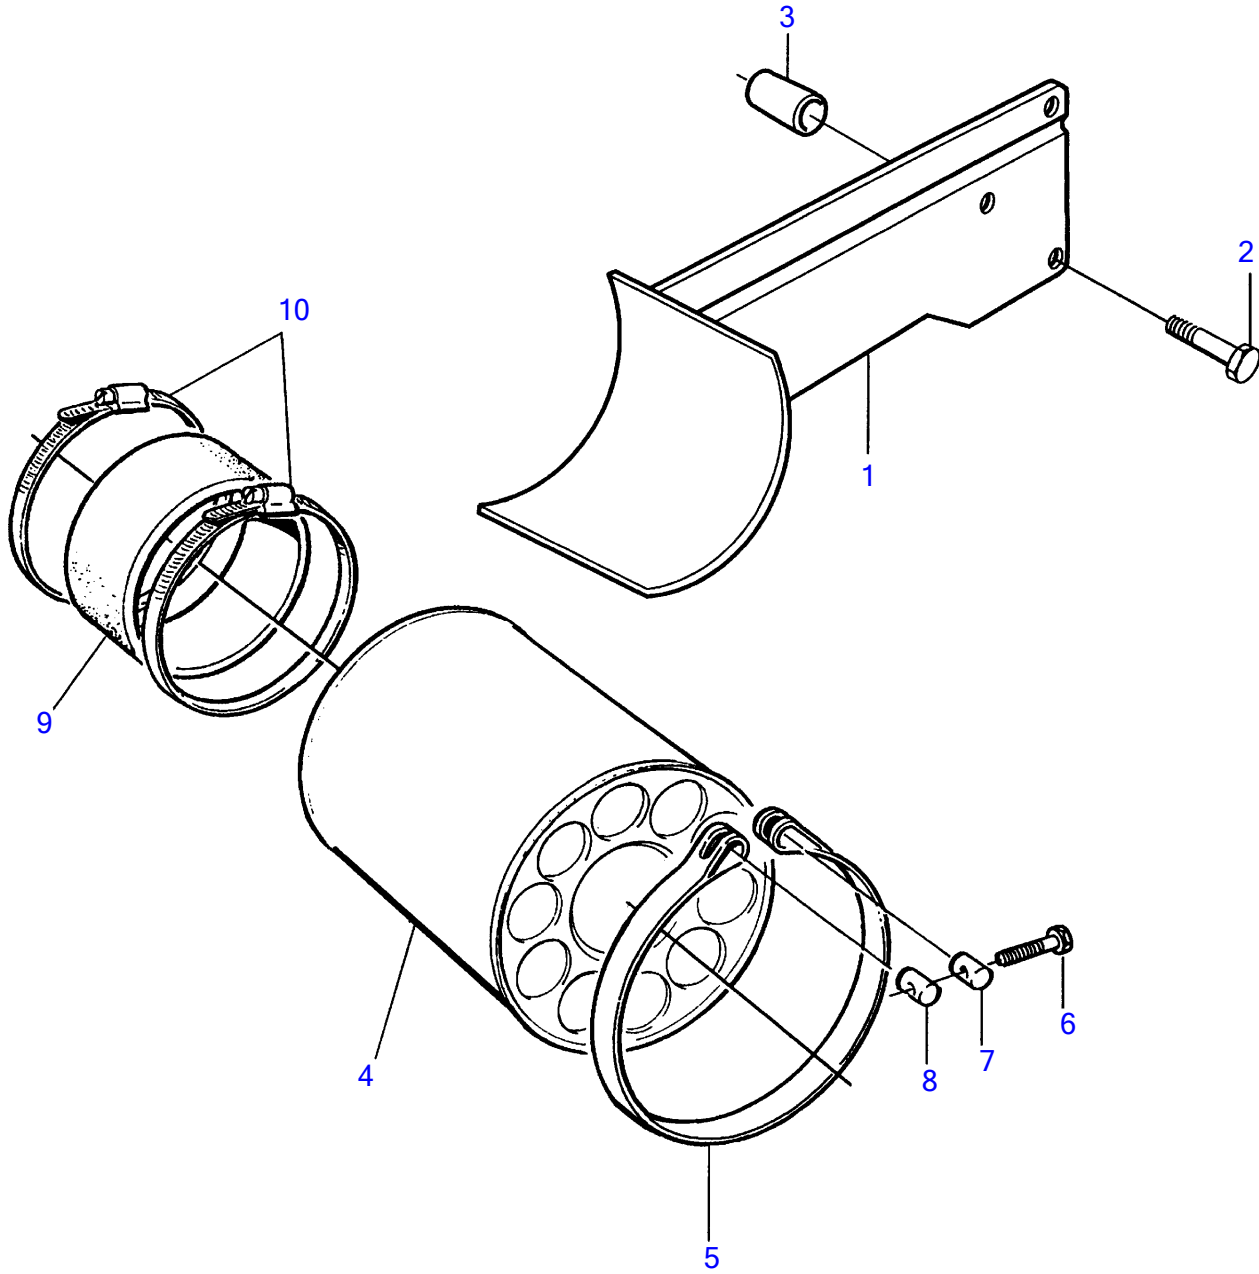

TAMD71B

TAMD71B

REF	PART NO.	QTY	DESCRIPTION	NOTES
1	(3826829)	1	Bracket	Obsolete part
2	965184	3	Flange screw	
3	807257	3	Spacer sleeve	
4	842280	1	Air filter	
5	821028	1	Tensioning band	
6	31406	1	Hexagon screw	
7	31405	1	Pin	
8	31404	1	Clevis pin	
9	3825689	1	Rubber collar	
10	943484	2	Hose clamp	