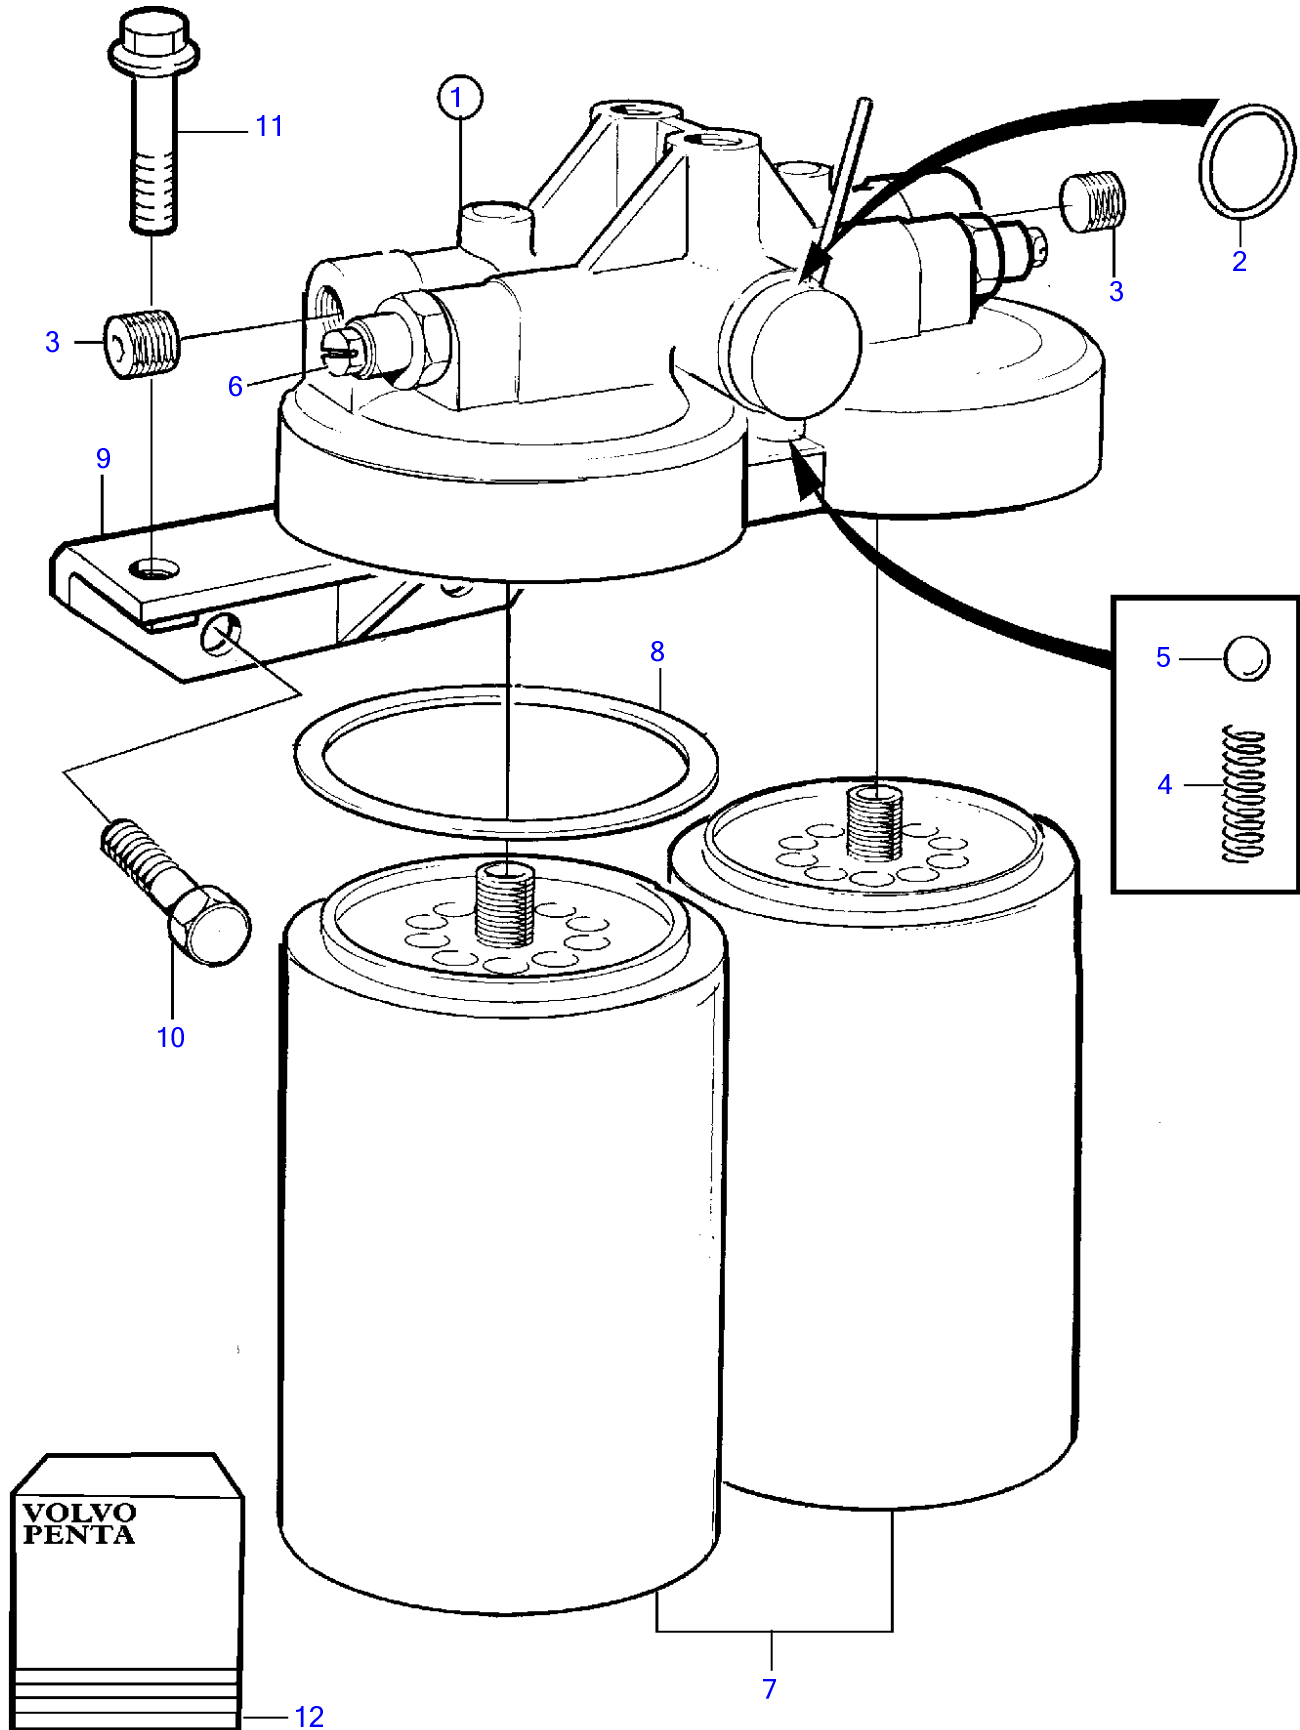

TAMD71B

TAMD71B

REF	PART NO.	QTY	DESCRIPTION	NOTES
1	864399	1	Fuel filter	
2		2	• O-ring	
3	968062	2	• Plug	
4		1	• Compression spring	
5		1	• Ball	
6		2	• Bleeder screw	
7	864315	2	Filter	
8		2	• Gasket	
9	(864490)	1	Bracket	Obsolete part
10	946329	2	Flange screw	
11	946752	2	Flange screw	
12	876187	1	Repair kit	
	876194	1	Screw kit	