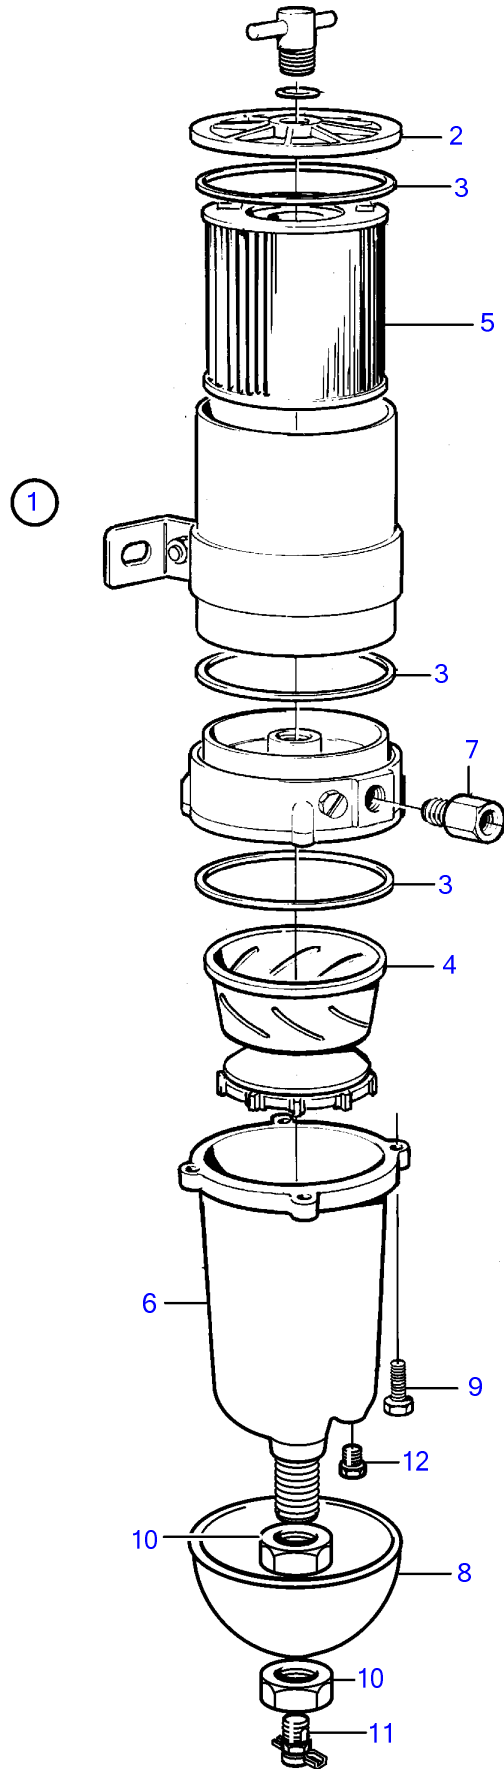

TAMD71B, TAMD73P-A, TAMD73WJ-A

TAMD71B, TAMD73P-A, TAMD73WJ-A

REF	PART NO.	QTY	DESCRIPTION	SEE SEC.	NOTES
1	3825021	1	Fuel filter		RINA approved., Late type, Repl by 877768
			• Bulletin 50-10	50-10-EN	Changes in Fuel Filter Program due to Legislation
2	838505	1	• O-ring		
3	846719	3	• Gasket		
4	3825028	1	• Turbine		
5	3838852	1	• Fuel filter insert		(3825027) 10 micron
6	3825030	1	• Bowl		Transparent bowl.
7	846620	2	• Nipple		
8		1	• Heat shield		
9	940094	4	• Hexagon screw		
10	861459	2	• Nut		
11	(861458)	1	• Faucet		Obsolete part
12		1	• Plug		