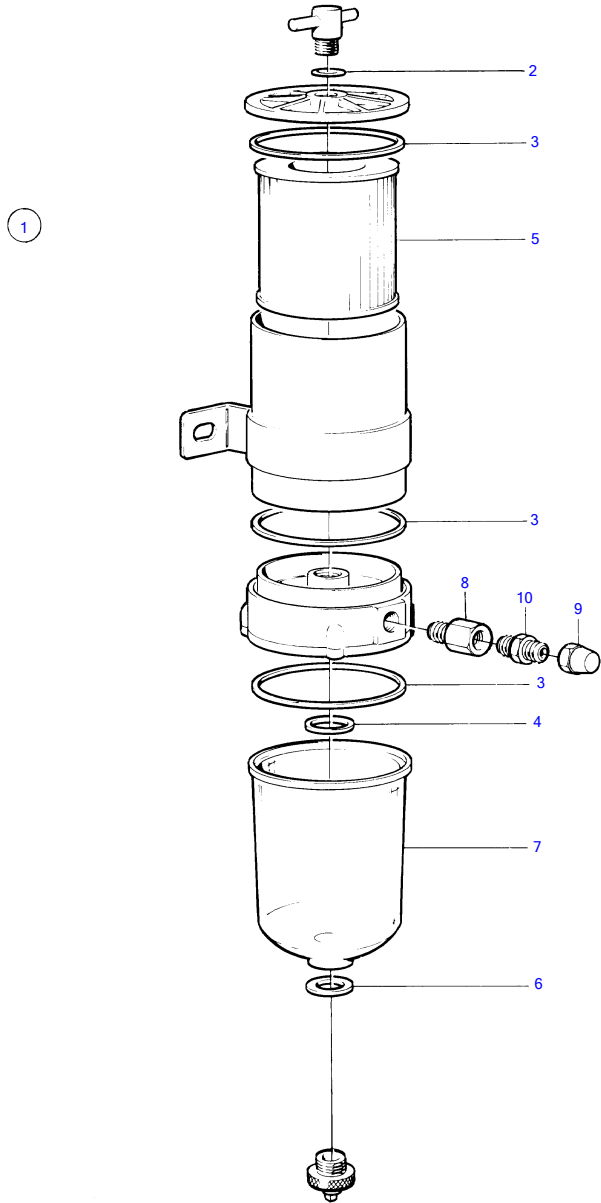

TAMD71B, TAMD73P-A, TAMD73WJ-A

10375

TAMD71B, TAMD73P-A, TAMD73WJ-A

REF	PART NO.	QTY	DESCRIPTION	SEE SEC.	NOTES
1	848043	1	Fuel filter		Repl by 3825018, Early type
	3825018	1	Fuel filter		(848044), Repl by 877768
			• Bulletin 50-11A	50-11A-EN	Fuel Filters / Water Separators
2	838505	1	• O-ring		
3	846719	3	• Gasket		
4	847523	1	• Gasket		
5	3838852	1	• Fuel filter insert		(3825027) 10 micron
6	838500	1	• Gasket		
7	3838851	1	• Bowl		(848293)
8	846620	2	• Nipple		
9	954323	2	• Fitting nut		
10	954337	2	• Nipple		
	(954344)	2	• Elbow nipple		Alt, 90°, Obsolete part