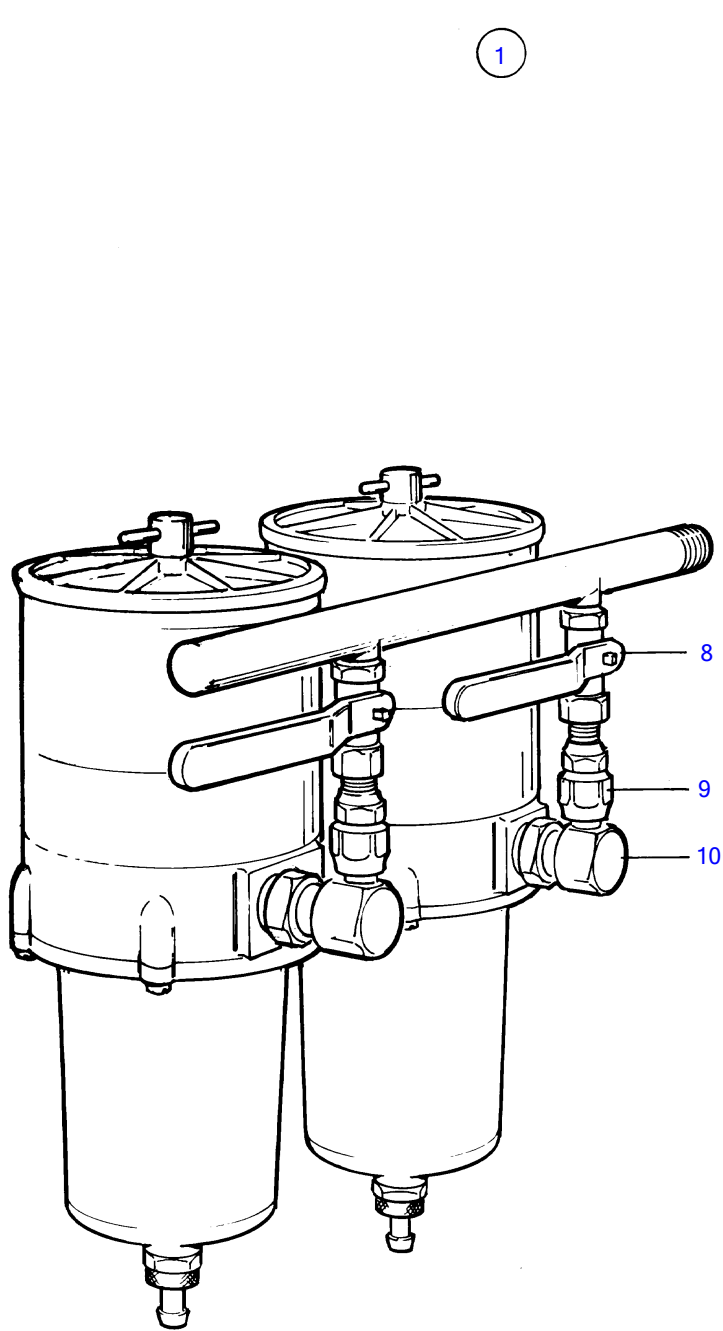

TAMD71B, TAMD73P-A, TAMD73WJ-A

TAMD71B, TAMD73P-A, TAMD73WJ-A

REF	PART NO.	QTY	DESCRIPTION	NOTES
1	848045	1	Fuel filter	Replaced by 3825022, Early type
	848044	2	• Fuel filter	Repl by 3825018
2	838505	2	• • O-ring	
3	846719	6	• • Gasket	
4	847523	2	• • Gasket	
5	3838852	2	• • Fuel filter insert	(3825027) 10 micron
6	838500	2	• • Gasket	
7	3838851	2	• • Bowl	(848293)
8	(847524)	4	• Ball valve	Obsolete part
9	(847525)	4	• Plug	Obsolete part
10	(847526)	4	• Nipple	Obsolete part