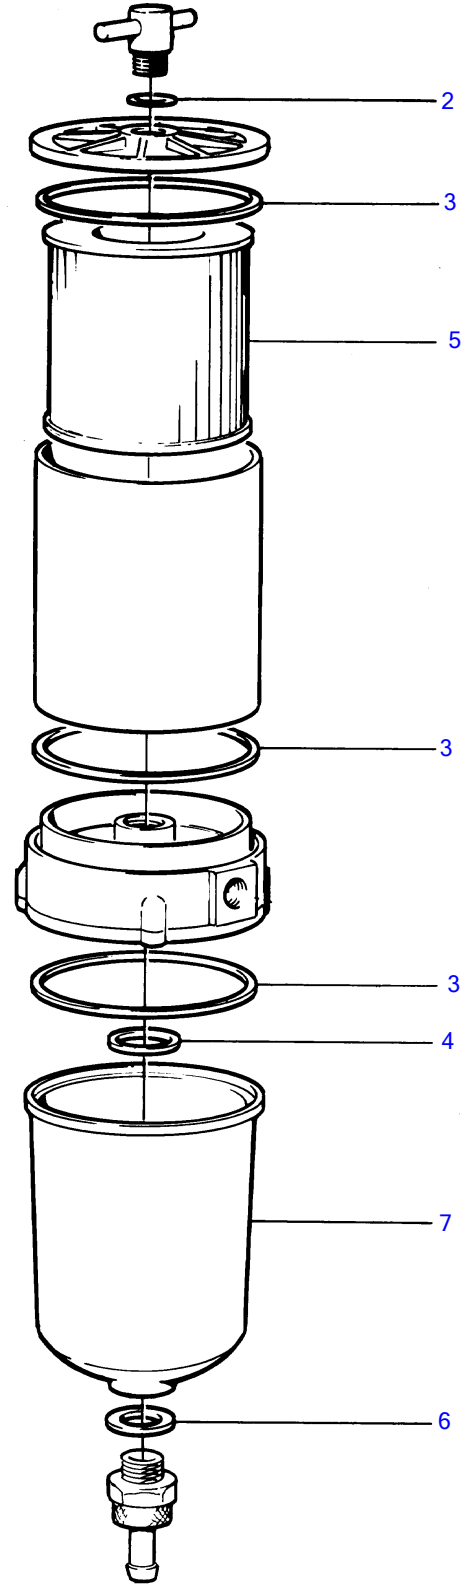

TAMD71B, TAMD73P-A, TAMD73WJ-A

TAMD71B, TAMD73P-A, TAMD73WJ-A

REF	PART NO.	QTY	DESCRIPTION	NOTES
1	848045	1	Fuel filter	Replaced by 3825022, Early type
	848044	2	• Fuel filter	Repl by 3825018
2	838505	2	• • O-ring	
3	846719	6	• • Gasket	
4	847523	2	• • Gasket	
5	3838852	2	• • Fuel filter insert	(3825027) 10 micron
6	838500	2	• • Gasket	
7	3838851	2	• • Bowl	(848293)
8	(847524)	4	• Ball valve	Obsolete part
9	(847525)	4	• Plug	Obsolete part
10	(847526)	4	• Nipple	Obsolete part