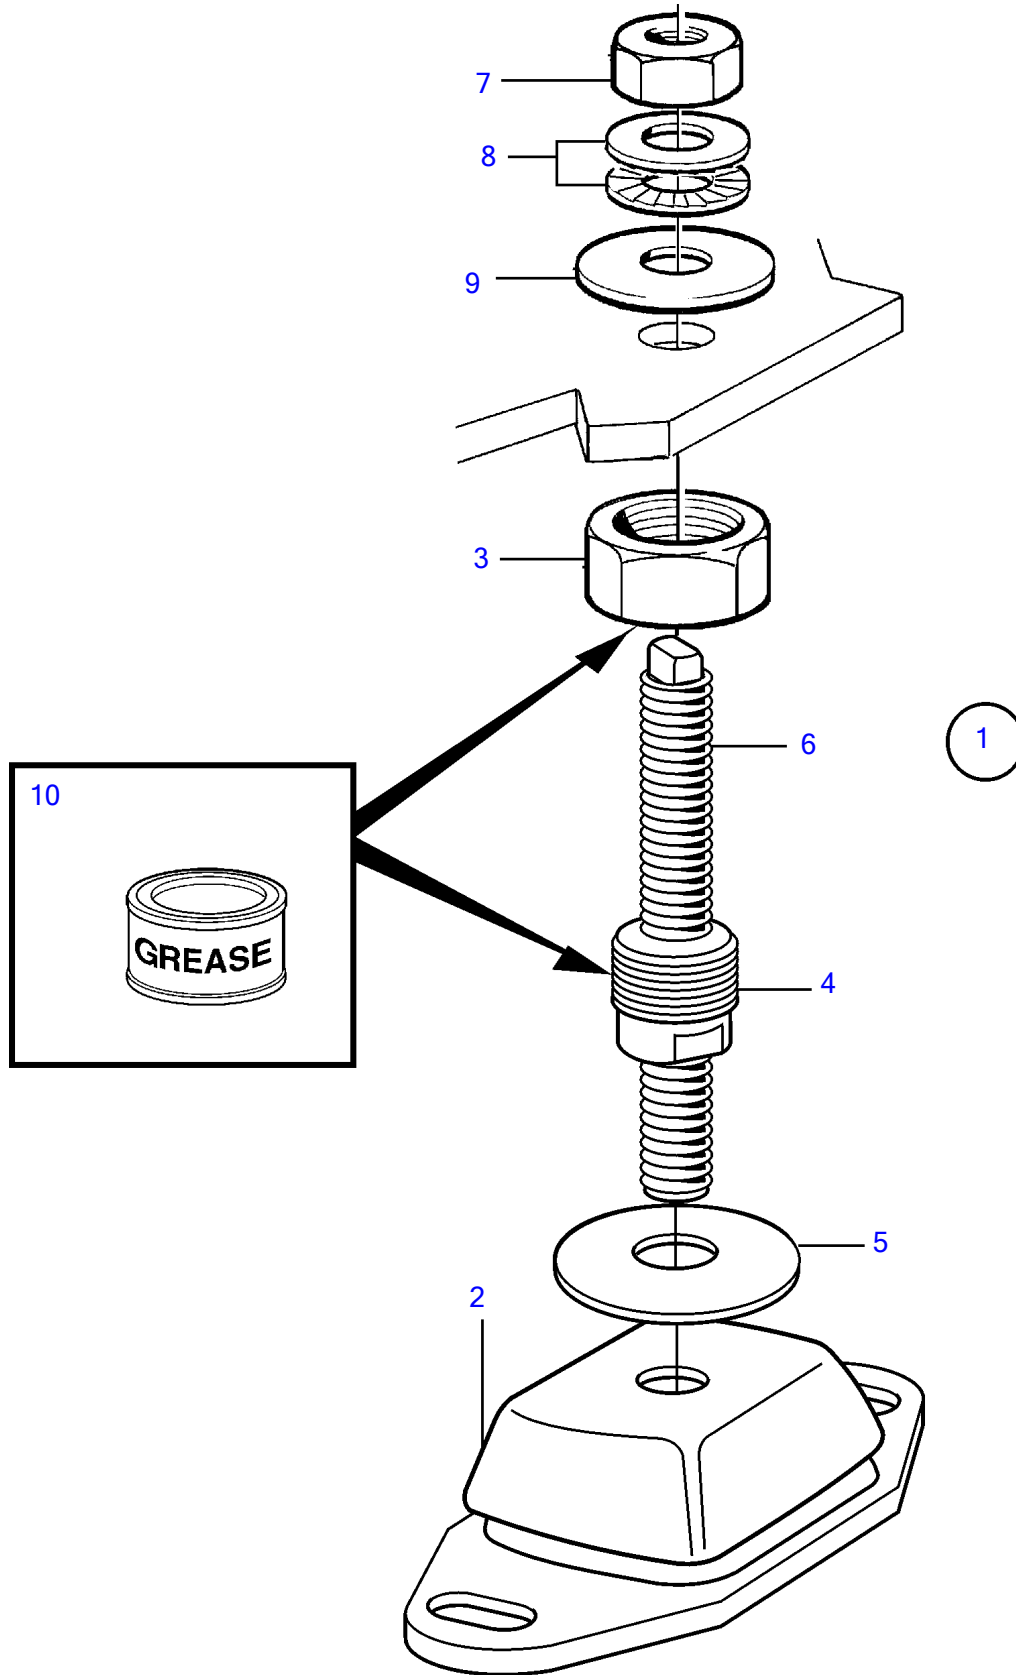

TAMD71B, TAMD73P-A, TAMD73WJ-A

TAMD71B, TAMD73P-A, TAMD73WJ-A

| REF | PART NO. | QTY | DESCRIPTION       | NOTES |
|-----|----------|-----|-------------------|-------|
| 1   | 889839   | 1   | Engine mountings  | 60SH  |
|     | 889841   | 1   | Engine mountings  | 70SH  |
| 2   | 3828247  | 1   | • Rubber cushion  | 60SH  |
|     | 862347   | 1   | • Rubber cushion  | 70SH  |
| 3   | 3839409  | 1   | • Nut             |       |
| 4   | 3839411  |     | • Sleeve          |       |
| 5   |          |     | • Washer          |       |
| 6   |          | 1   | • Adjusting screw |       |
| 7   | 955786   | 1   | • Hexagon nut     |       |
| 8   | 847766   | 2   | • Lock washer     | Alt   |
| 9   | 120224   | 1   | • Washer          |       |
| 10  | 3809449  | X   | • Grease          |       |